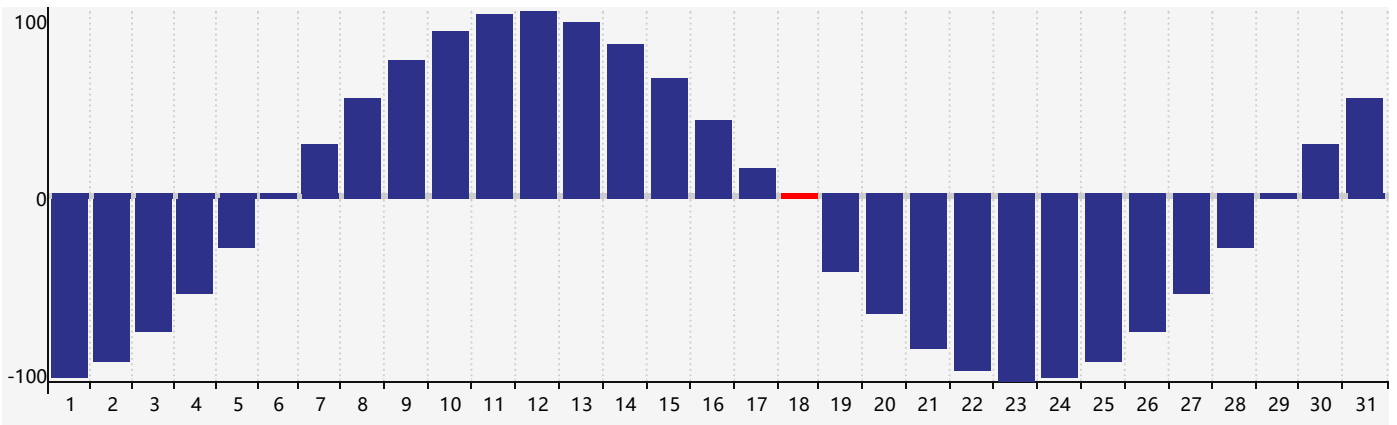

October 2021 Intellectual Biorhythm Charts

October 2021 Emotional Biorhythm Charts

October 2021 Physical Biorhythm Charts

October 2021

SUN	MON	TUE	WED	THU	FRI	SAT
26	27 <small>Emotional</small>	28	29	30	1	2
3	4	5	6	7	8	9
10	11	12	13	14	15	16
17	18 <small>Physical</small>	19	20	21 <small>Intellectual</small>	22	23
24	25 <small>Emotional</small>	26	27	28	29	30
31	1	2	3	4	5	6