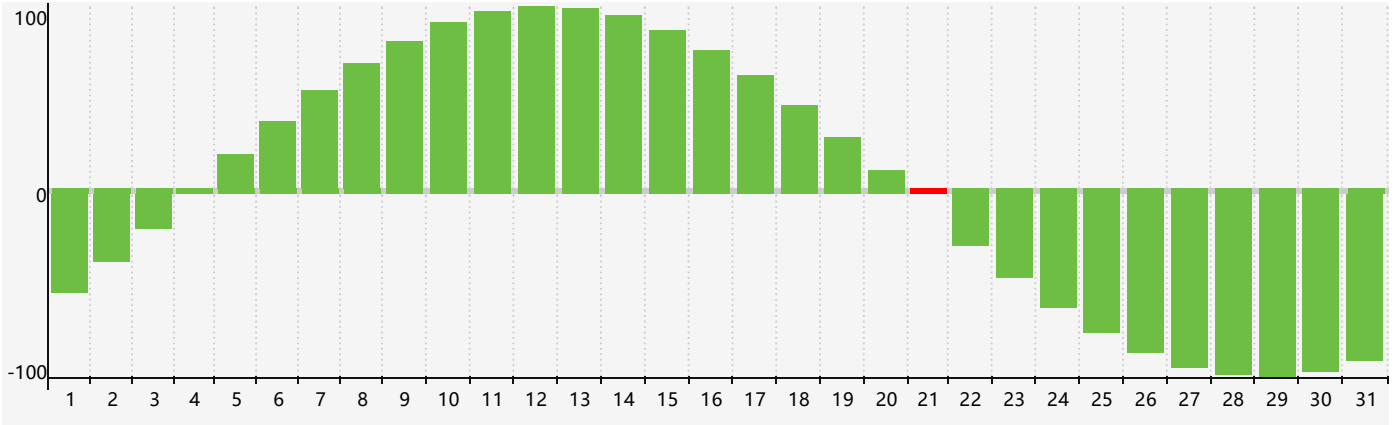

October 2021 Intellectual Biorhythm Charts

October 2021 Emotional Biorhythm Charts

October 2021 Physical Biorhythm Charts

October 2021

SUN	MON	TUE	WED	THU	FRI	SAT
26	27 <small>Emotional</small>	28	29	30	1	2
3	4	5	6	7	8	9
10	11	12	13	14	15	16
17	18 <small>Physical</small>	19	20	21 <small>Intellectual</small>	22	23
24	25 <small>Emotional</small>	26	27	28	29	30
31	1	2	3	4	5	6