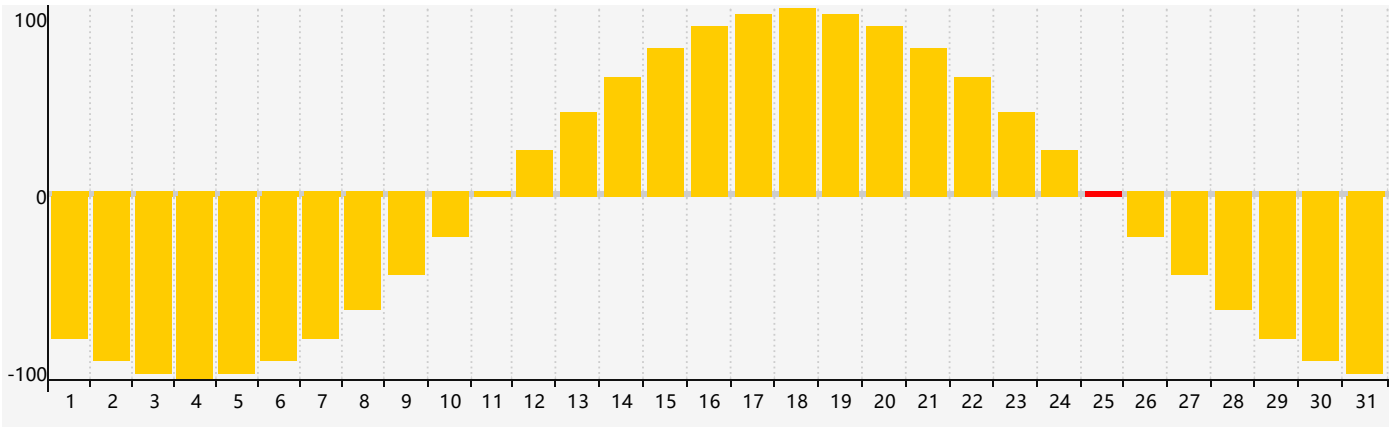

October 2021 Intellectual Biorhythm Charts

October 2021 Emotional Biorhythm Charts

October 2021 Physical Biorhythm Charts

October 2021

SUN	MON	TUE	WED	THU	FRI	SAT
26	27 <small>Emotional</small>	28	29	30	1	2
3	4	5	6	7	8	9
10	11	12	13	14	15	16
17	18 <small>Physical</small>	19	20	21 <small>Intellectual</small>	22	23
24	25 <small>Emotional</small>	26	27	28	29	30
31	1	2	3	4	5	6