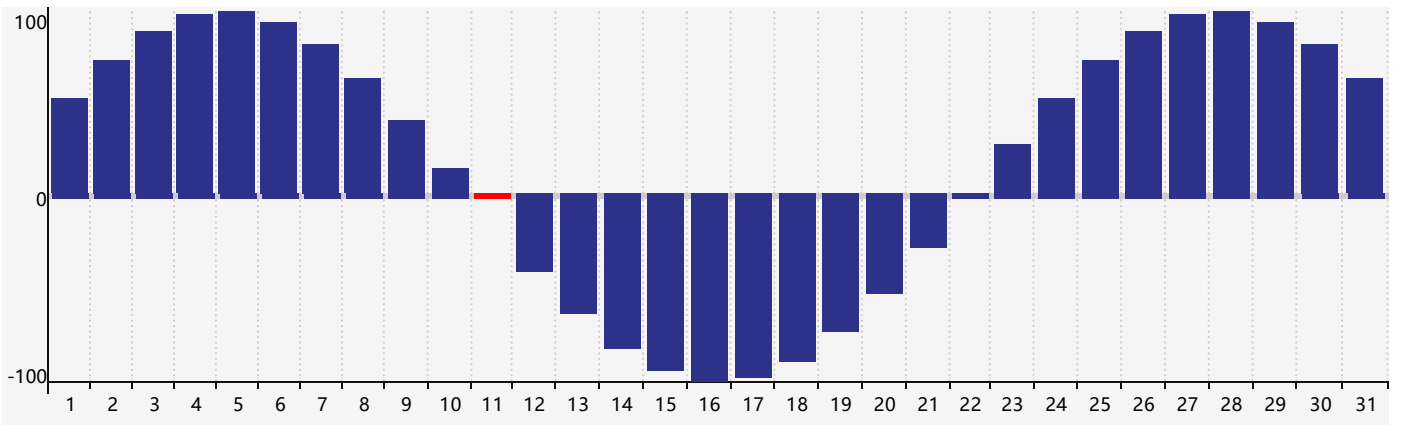

October 2021 Intellectual Biorhythm Charts

October 2021 Emotional Biorhythm Charts

October 2021 Physical Biorhythm Charts

October 2021

SUN	MON	TUE	WED	THU	FRI	SAT
26	27	28	29	30	1	2
3	4	5	6	7	8 Emotional	9
10	11 Physical	12	13 Intellectual	14	15	16
17	18	19	20	21	22	23
24	25	26	27	28	29	30
31	1	2	3 Physical	4	5 Emotional	6