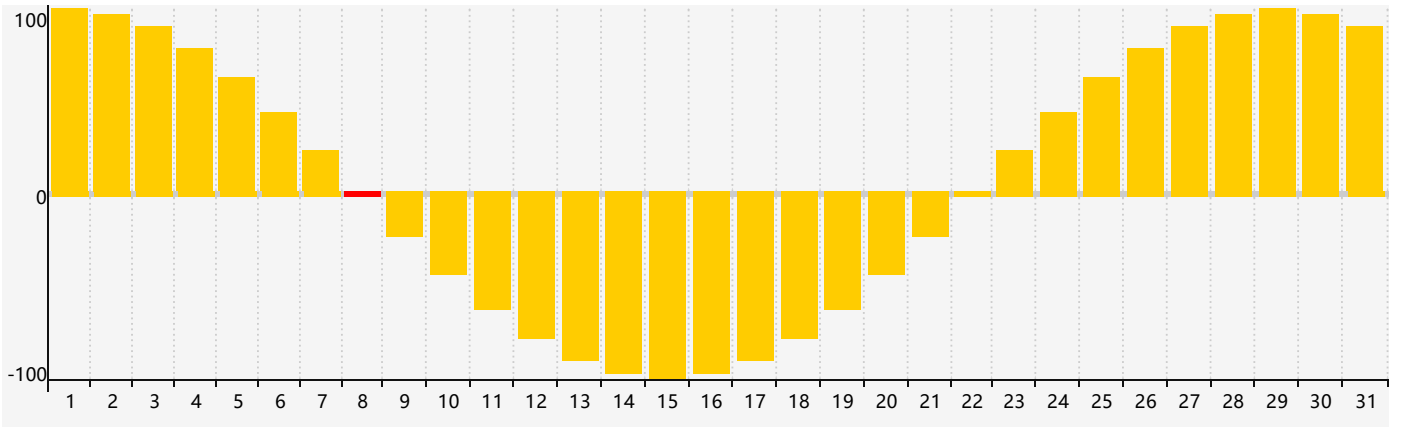

October 2021 Intellectual Biorhythm Charts

October 2021 Emotional Biorhythm Charts

October 2021 Physical Biorhythm Charts

October 2021

SUN	MON	TUE	WED	THU	FRI	SAT
26	27	28	29	30	1	2
3	4	5	6	7	8 Emotional	9
10	11 Physical	12	13 Intellectual	14	15	16
17	18	19	20	21	22	23
24	25	26	27	28	29	30
31	1	2	3 Physical	4	5 Emotional	6