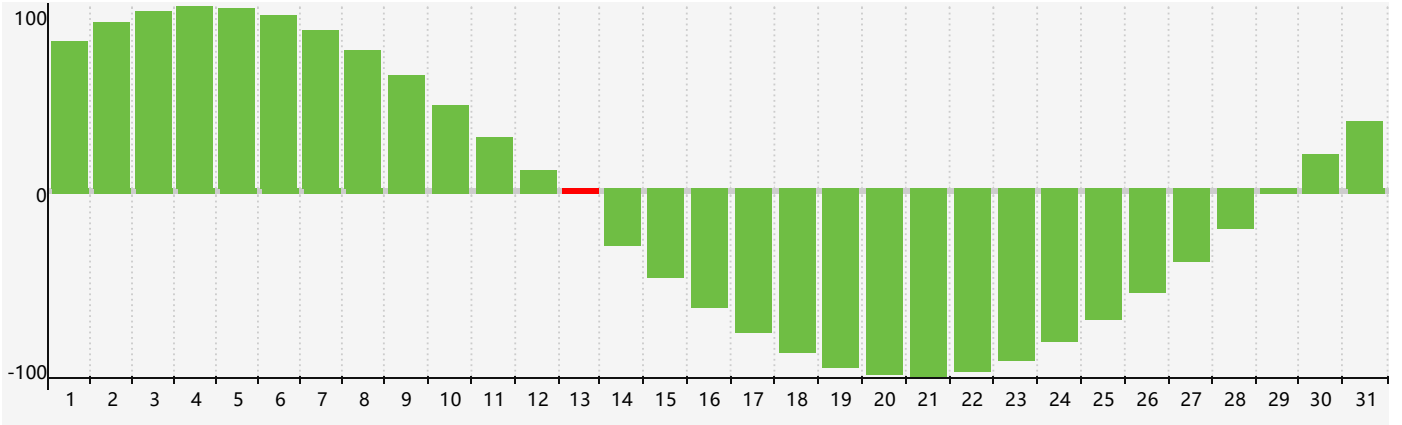

October 2021 Intellectual Biorhythm Charts

October 2021 Emotional Biorhythm Charts

October 2021 Physical Biorhythm Charts

October 2021

SUN	MON	TUE	WED	THU	FRI	SAT
26	27	28	29	30	1	2
3	4	5	6	7	8 Emotional	9
10	11 Physical	12	13 Intellectual	14	15	16
17	18	19	20	21	22	23
24	25	26	27	28	29	30
31	1	2	3 Physical	4	5 Emotional	6