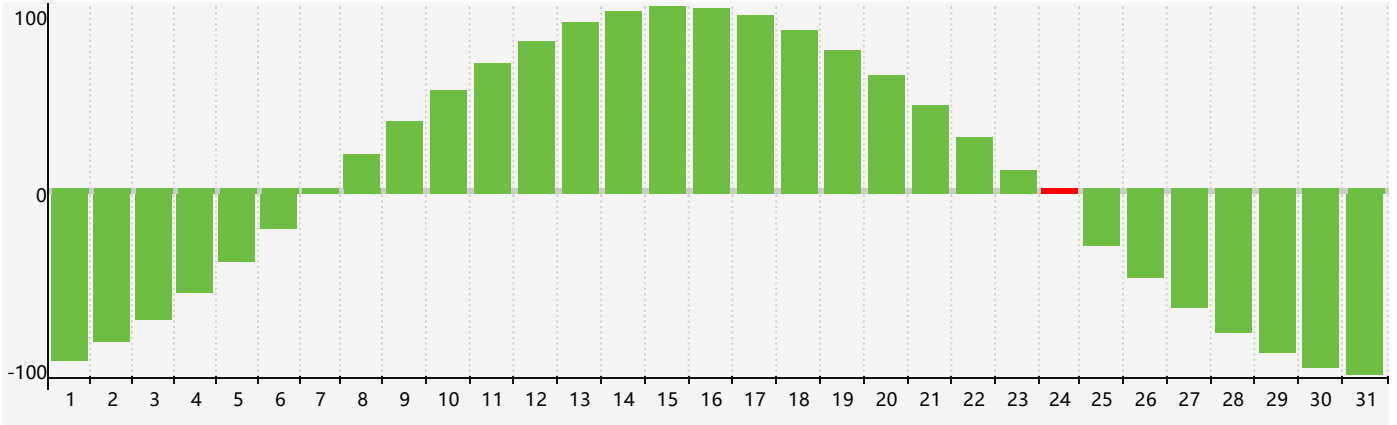

October 2021 Intellectual Biorhythm Charts

October 2021 Emotional Biorhythm Charts

October 2021 Physical Biorhythm Charts

October 2021

SUN	MON	TUE	WED	THU	FRI	SAT
26	27	28	29	30	1	2
3	4	5 Emotional	6	7	8	9 Physical
10	11	12	13	14	15	16
17	18	19	20	21	22	23
24 Intellectual	25	26	27	28	29	30
31	1 Physical	2 Emotional	3	4	5	6