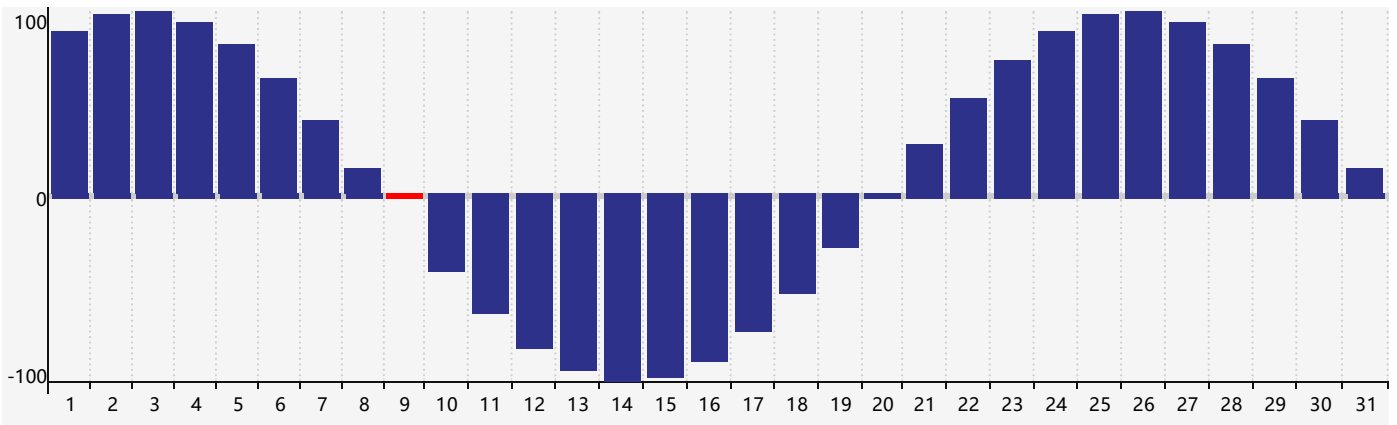

October 2021 Intellectual Biorhythm Charts

October 2021 Emotional Biorhythm Charts

October 2021 Physical Biorhythm Charts

October 2021

SUN	MON	TUE	WED	THU	FRI	SAT
26	27	28	29	30	1	2
3	4	5 Emotional	6	7	8	9 Physical
10	11	12	13	14	15	16
17	18	19	20	21	22	23
24 Intellectual	25	26	27	28	29	30
31	1 Physical	2 Emotional	3	4	5	6