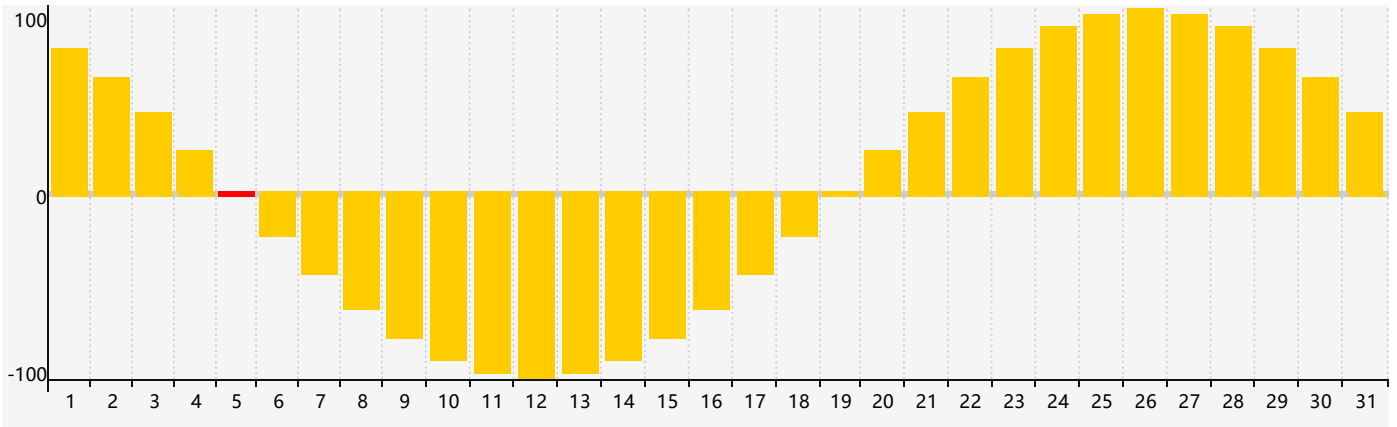

October 2021 Intellectual Biorhythm Charts

October 2021 Emotional Biorhythm Charts

October 2021 Physical Biorhythm Charts

October 2021

SUN	MON	TUE	WED	THU	FRI	SAT
26	27	28	29	30	1	2
3	4	5 Emotional	6	7	8	9 Physical
10	11	12	13	14	15	16
17	18	19	20	21	22	23
24 Intellectual	25	26	27	28	29	30
31	1 Physical	2 Emotional	3	4	5	6