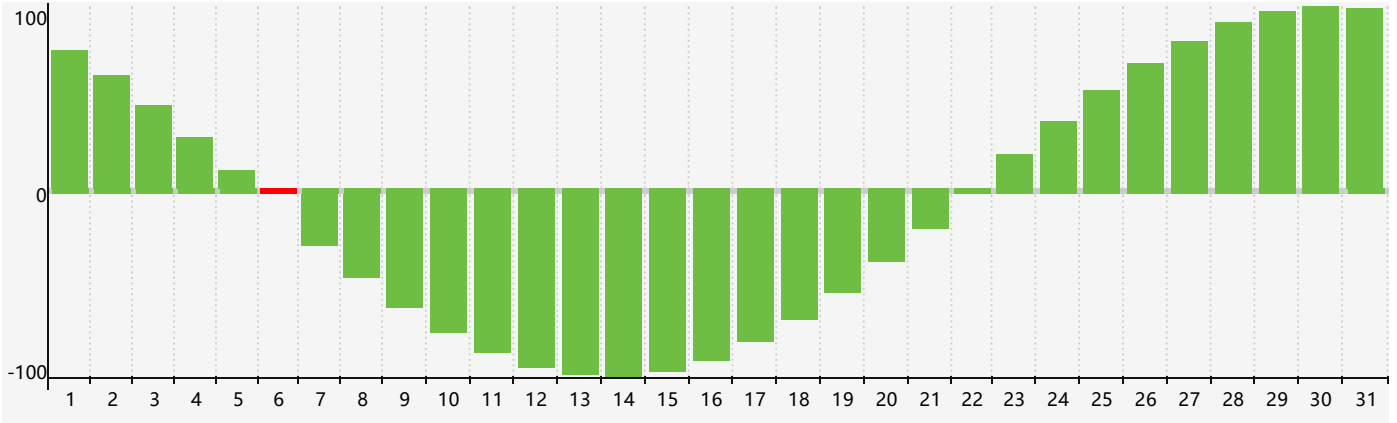

October 2021 Intellectual Biorhythm Charts

October 2021 Emotional Biorhythm Charts

October 2021 Physical Biorhythm Charts

October 2021

SUN	MON	TUE	WED	THU	FRI	SAT
26	27	28	29	30	1	2
3	4	5	6 Intellectual	7 Physical	8	9
10	11	12 Emotional	13	14	15	16
17	18	19	20	21	22	23
24	25	26	27	28	29	30 Physical
31	1	2	3	4	5	6