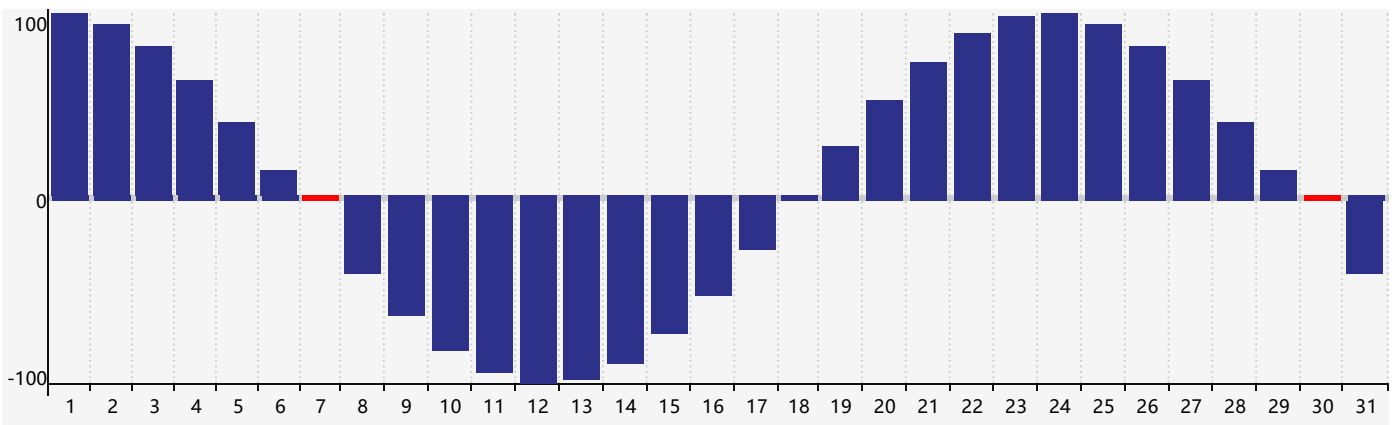

October 2021 Intellectual Biorhythm Charts

October 2021 Emotional Biorhythm Charts

October 2021 Physical Biorhythm Charts

October 2021

SUN	MON	TUE	WED	THU	FRI	SAT
26	27	28	29	30	1	2
3	4	5	6 Intellectual	7 Physical	8	9
10	11	12 Emotional	13	14	15	16
17	18	19	20	21	22	23
24	25	26	27	28	29	30 Physical
31	1	2	3	4	5	6