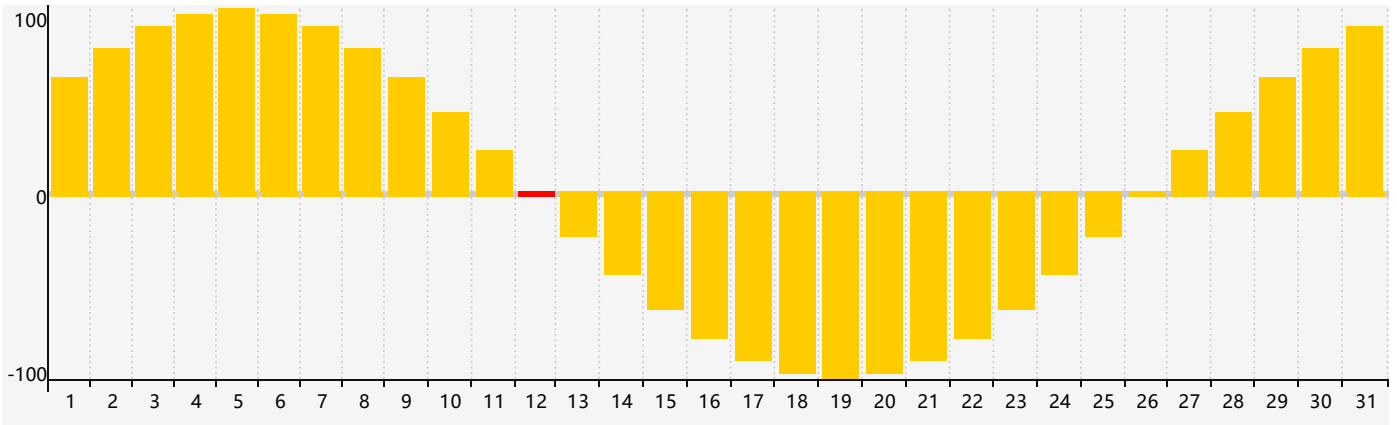

October 2021 Intellectual Biorhythm Charts

October 2021 Emotional Biorhythm Charts

October 2021 Physical Biorhythm Charts

October 2021

SUN	MON	TUE	WED	THU	FRI	SAT
26	27	28	29	30	1	2
3	4	5	6 Intellectual	7 Physical	8	9
10	11	12 Emotional	13	14	15	16
17	18	19	20	21	22	23
24	25	26	27	28	29	30 Physical
31	1	2	3	4	5	6