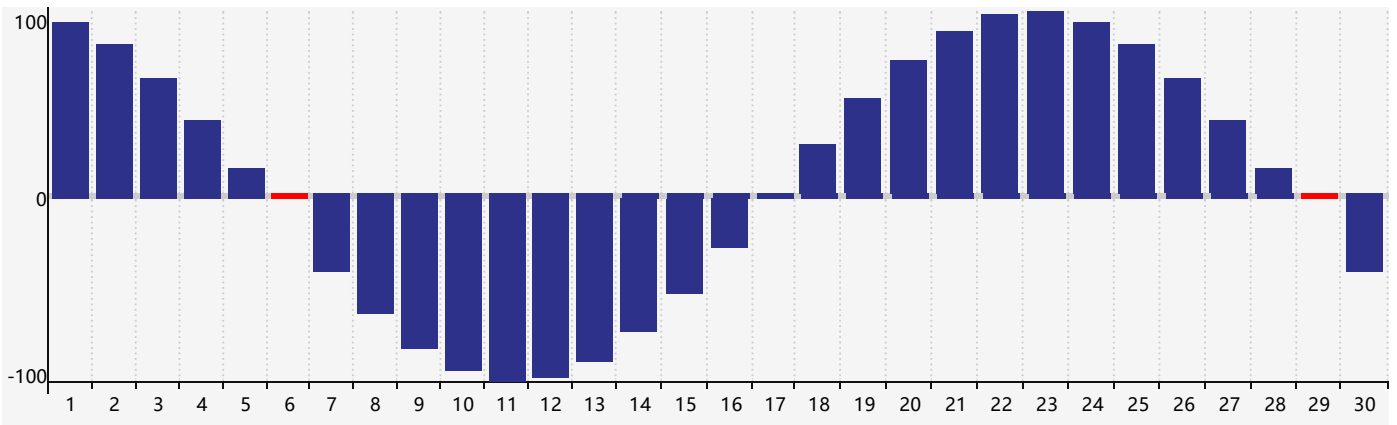

November 2021 Intellectual Biorhythm Charts

November 2021 Emotional Biorhythm Charts

November 2021 Physical Biorhythm Charts

November 2021

SUN	MON	TUE	WED	THU	FRI	SAT
31 	1 	2 	3 	4 	5 	6 Physical 
7 	8 	9 	10 	11 	12 Emotional 	13 
14 	15 	16 	17 	18 Intellectual 	19 	20 
21 	22 	23 	24 	25 	26 	27 
28 	29 Physical 	30 	1 	2 	3 	4 