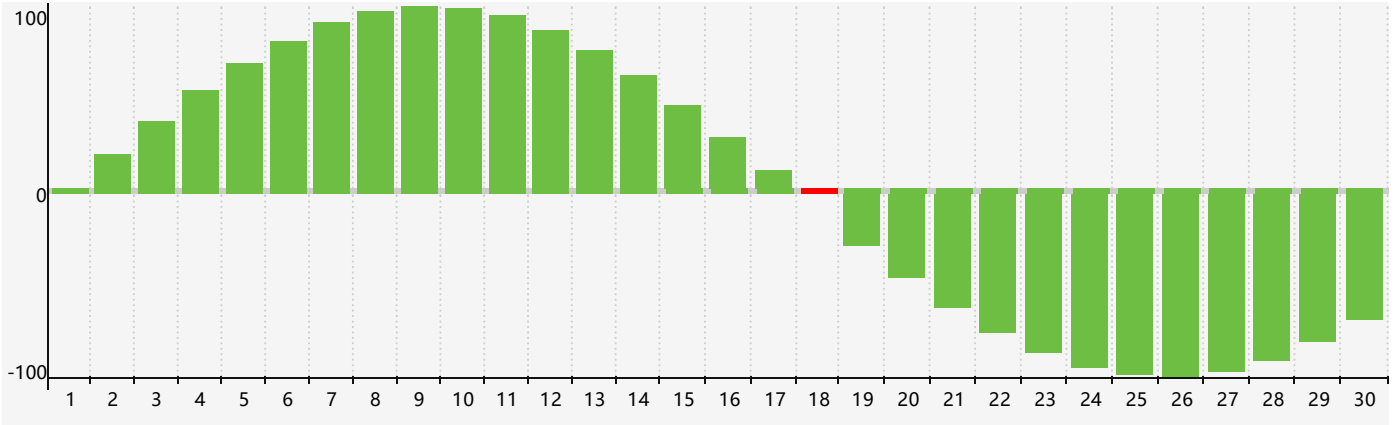

November 2021 Intellectual Biorhythm Charts

November 2021 Emotional Biorhythm Charts

November 2021 Physical Biorhythm Charts

November 2021

SUN	MON	TUE	WED	THU	FRI	SAT
31 	1 	2 	3 	4 	5 	6 Physical 
7 	8 	9 	10 	11 	12 Emotional 	13 
14 	15 	16 	17 	18 Intellectual 	19 	20 
21 	22 	23 	24 	25 	26 	27 
28 	29 Physical 	30 	1 	2 	3 	4 