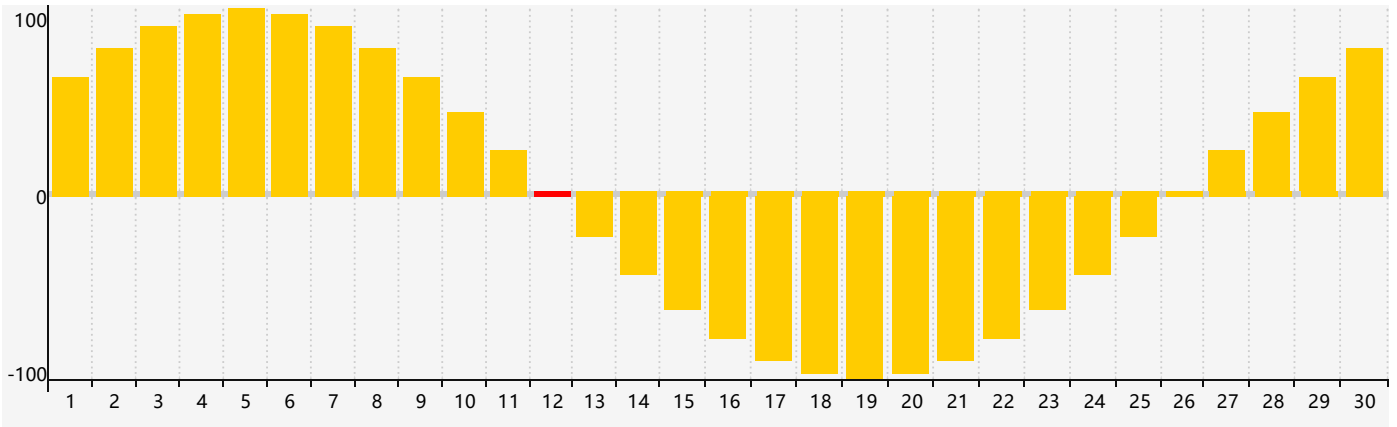

November 2021 Intellectual Biorhythm Charts

November 2021 Emotional Biorhythm Charts

November 2021 Physical Biorhythm Charts

November 2021

SUN	MON	TUE	WED	THU	FRI	SAT
31 	1 	2 	3 	4 	5 	6 Physical 
7 	8 	9 	10 	11 	12 Emotional 	13 
14 	15 	16 	17 	18 Intellectual 	19 	20 
21 	22 	23 	24 	25 	26 	27 
28 	29 Physical 	30 	1 	2 	3 	4 