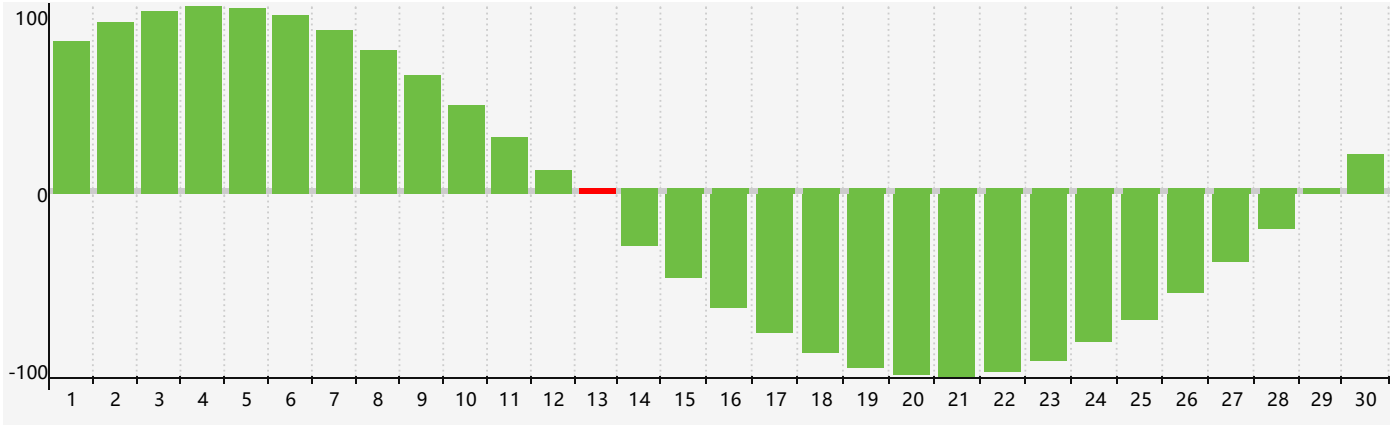

November 2021 Intellectual Biorhythm Charts

November 2021 Emotional Biorhythm Charts

November 2021 Physical Biorhythm Charts

November 2021

SUN	MON	TUE	WED	THU	FRI	SAT
31	1	2	3	4	5	6
						
7	8	9	10	11	12 Physical	13 Intellectual
						
14	15	16	17	18	19	20
						
21	22	23	24 Emotional	25	26	27
						
28	29	30	1	2	3	4
						