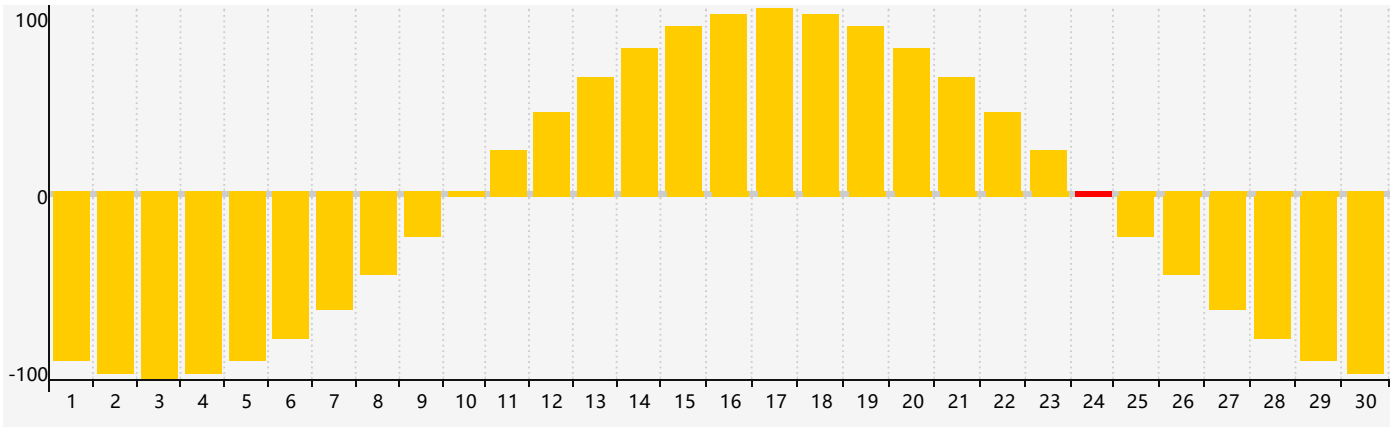

November 2021 Intellectual Biorhythm Charts

November 2021 Emotional Biorhythm Charts

November 2021 Physical Biorhythm Charts

November 2021

SUN	MON	TUE	WED	THU	FRI	SAT
31	1	2	3	4	5	6
						
7	8	9	10	11	12 Physical	13 Intellectual
						
14	15	16	17	18	19	20
						
21	22	23	24 Emotional	25	26	27
						
28	29	30	1	2	3	4
						