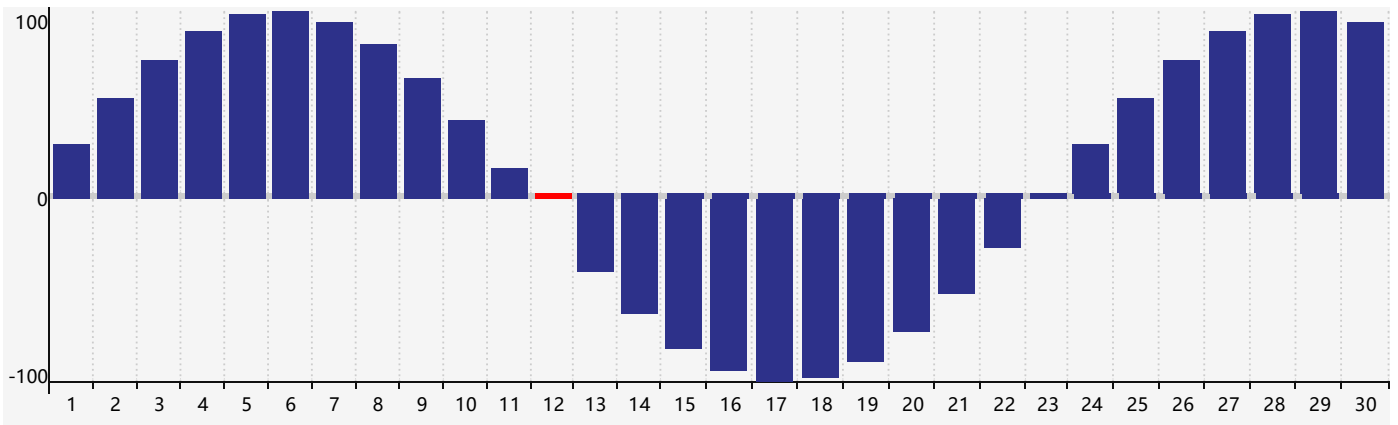

November 2021 Intellectual Biorhythm Charts

November 2021 Emotional Biorhythm Charts

November 2021 Physical Biorhythm Charts

November 2021

SUN	MON	TUE	WED	THU	FRI	SAT
31	1	2	3	4	5	6
						
7	8	9	10	11	12 Physical	13 Intellectual
						
14	15	16	17	18	19	20
						
21	22	23	24 Emotional	25	26	27
						
28	29	30	1	2	3	4
						