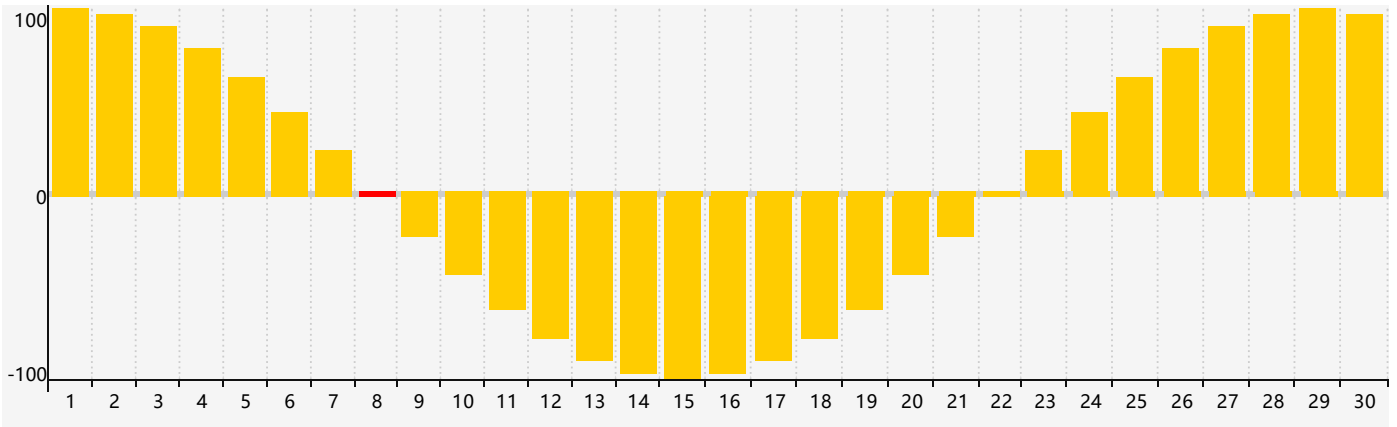

November 2021 Intellectual Biorhythm Charts

November 2021 Emotional Biorhythm Charts

November 2021 Physical Biorhythm Charts

November 2021

SUN	MON	TUE	WED	THU	FRI	SAT
31	1	2	3	4	5	6
7	8 Emotional	9	10	11	12	13
14	15 Physical	16	17	18	19	20
21	22	23	24	25	26	27
28	29	30	1 Intellectual	2	3	4