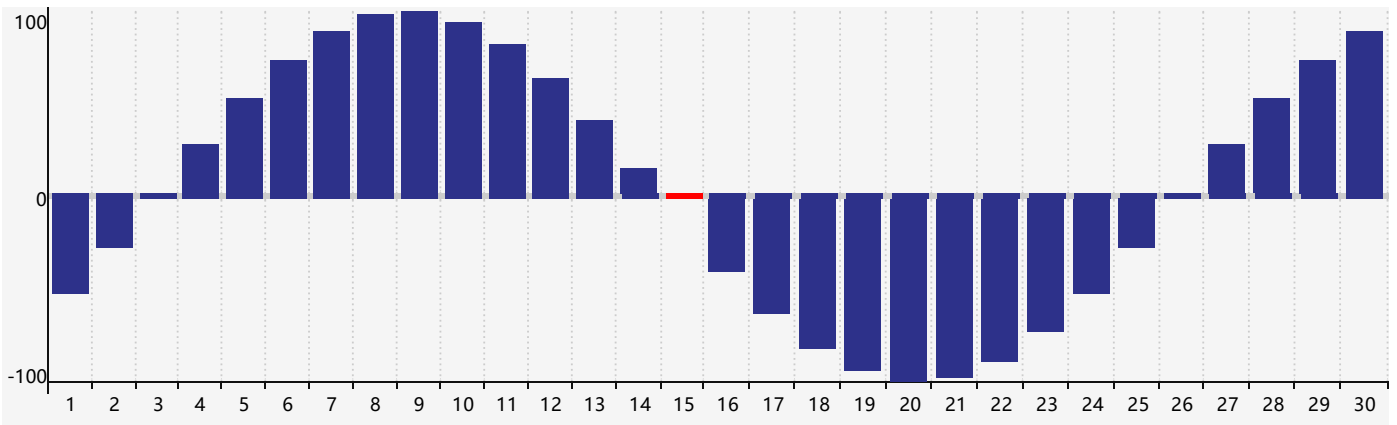

November 2021 Intellectual Biorhythm Charts

November 2021 Emotional Biorhythm Charts

November 2021 Physical Biorhythm Charts

November 2021

SUN	MON	TUE	WED	THU	FRI	SAT
31	1	2	3	4	5	6
7	8 Emotional	9	10	11	12	13
14	15 Physical	16	17	18	19	20
21	22	23	24	25	26	27
28	29	30	1 Intellectual	2	3	4