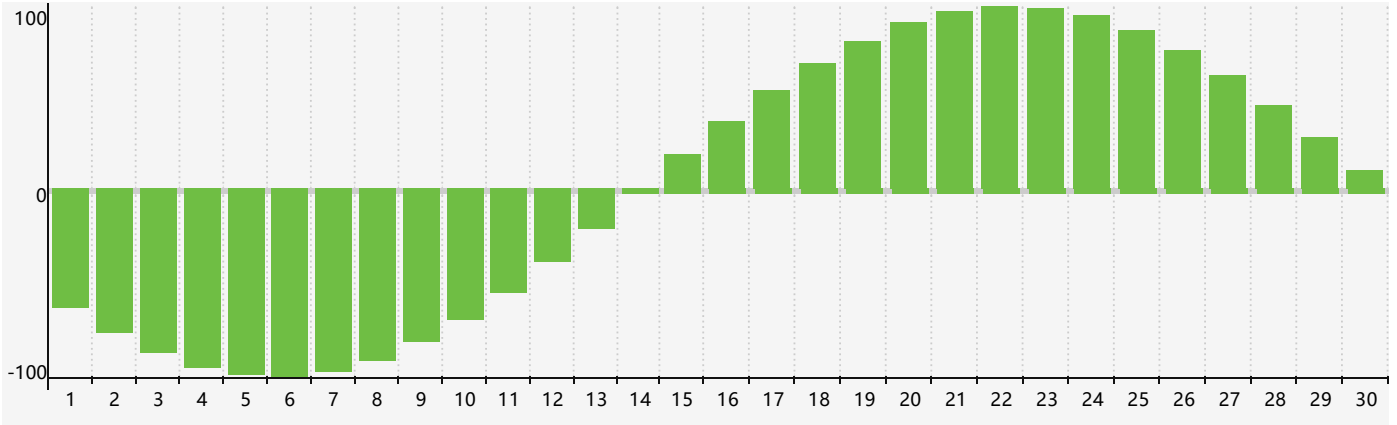

November 2021 Intellectual Biorhythm Charts

November 2021 Emotional Biorhythm Charts

November 2021 Physical Biorhythm Charts

November 2021

SUN	MON	TUE	WED	THU	FRI	SAT
31	1	2	3	4	5	6
7	8 Emotional	9	10	11	12	13
14	15 Physical	16	17	18	19	20
21	22	23	24	25	26	27
28	29	30	1 Intellectual	2	3	4