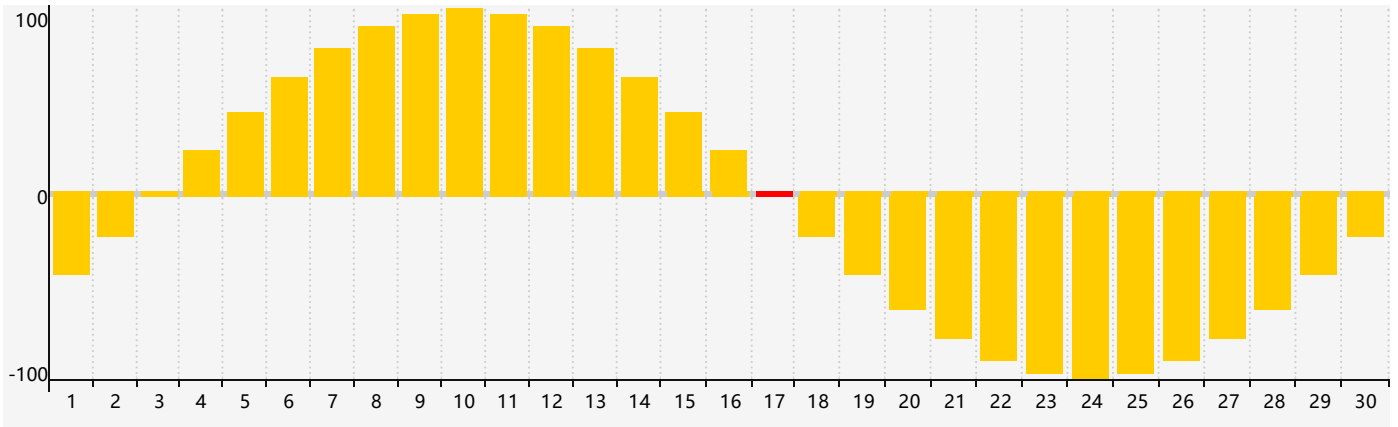

November 2021 Intellectual Biorhythm Charts

November 2021 Emotional Biorhythm Charts

November 2021 Physical Biorhythm Charts

November 2021

SUN	MON	TUE	WED	THU	FRI	SAT
31 	1 	2 	3 	4 	5 	6 
7 	8 	9 	10 	11 Intellectual 	12 Physical 	13 
14 	15 	16 	17 Emotional 	18 	19 	20 
21 	22 	23 	24 	25 	26 	27 
28 	29 	30 	1 	2 	3 	4 