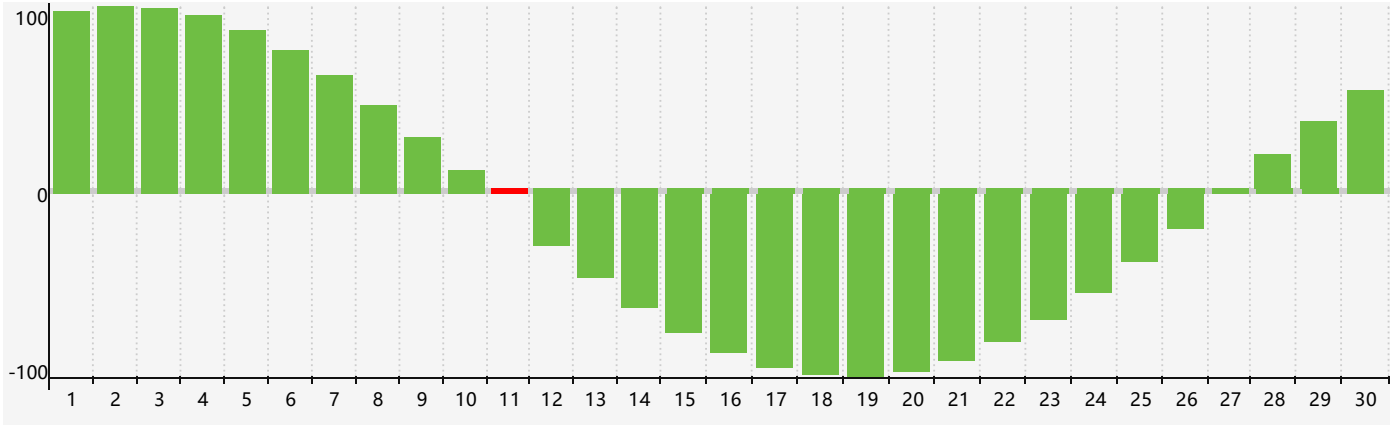

November 2021 Intellectual Biorhythm Charts

November 2021 Emotional Biorhythm Charts

November 2021 Physical Biorhythm Charts

November 2021

SUN	MON	TUE	WED	THU	FRI	SAT
31 	1 	2 	3 	4 	5 	6 
7 	8 	9 	10 	11 Intellectual 	12 Physical 	13 
14 	15 	16 	17 Emotional 	18 	19 	20 
21 	22 	23 	24 	25 	26 	27 
28 	29 	30 	1 	2 	3 	4 