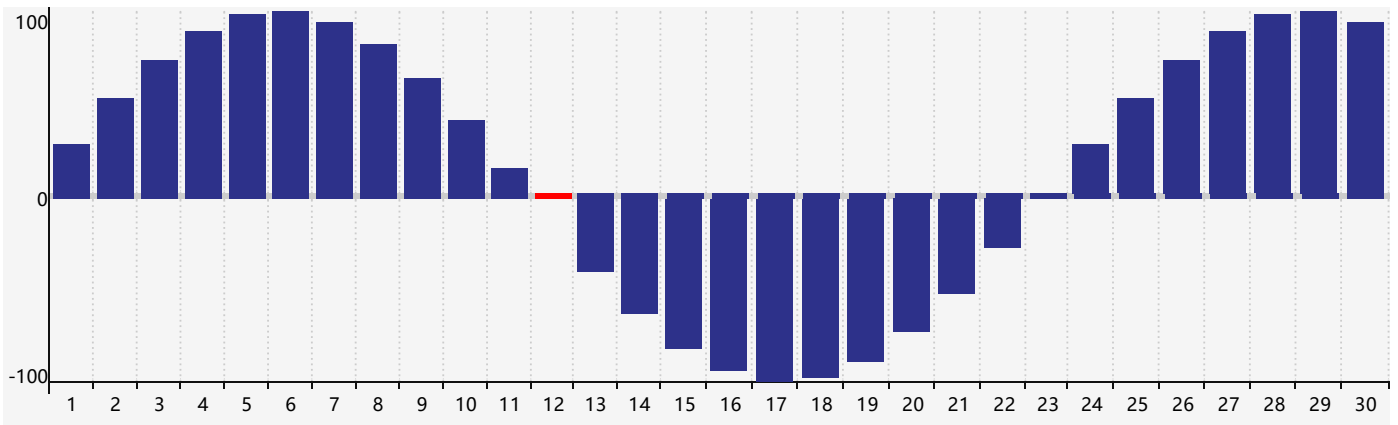

November 2021 Intellectual Biorhythm Charts

November 2021 Emotional Biorhythm Charts

November 2021 Physical Biorhythm Charts

November 2021

SUN	MON	TUE	WED	THU	FRI	SAT
31 	1 	2 	3 	4 	5 	6 
7 	8 	9 	10 	11 Intellectual 	12 Physical 	13 
14 	15 	16 	17 Emotional 	18 	19 	20 
21 	22 	23 	24 	25 	26 	27 
28 	29 	30 	1 	2 	3 	4 