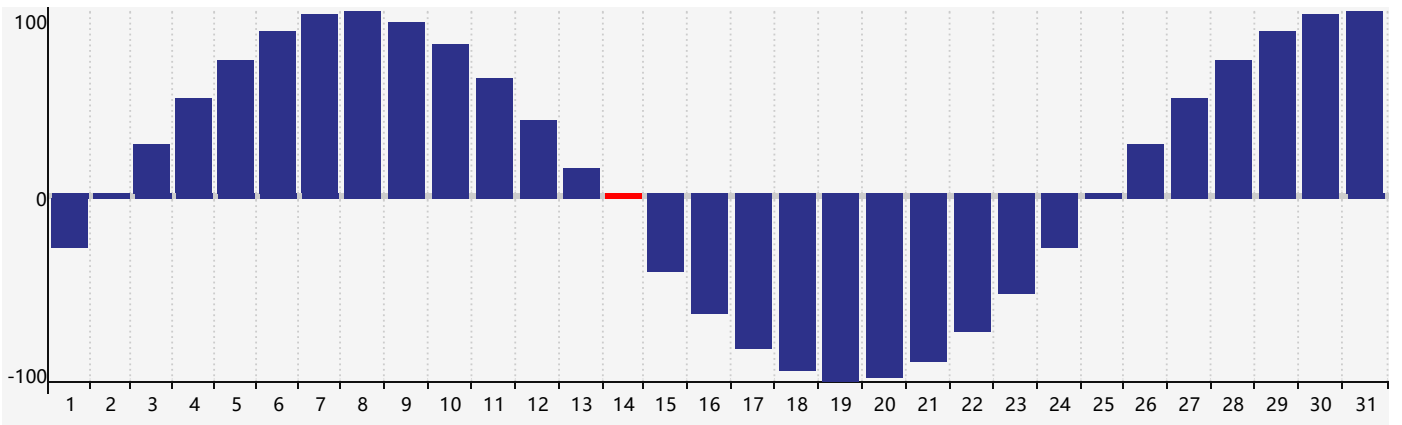

December 2021 Intellectual Biorhythm Charts

December 2021 Emotional Biorhythm Charts

December 2021 Physical Biorhythm Charts

December 2021

SUN	MON	TUE	WED	THU	FRI	SAT
28 	29 	30 	1 	2 	3 	4 Emotional 
5 	6 	7 	8 	9 	10 	11 
12 	13 	14 Physical 	15 	16 	17 	18 
19 	20 	21 	22 Intellectual 	23 	24 	25 
26 	27 	28 	29 	30 	31 	1 Emotional 