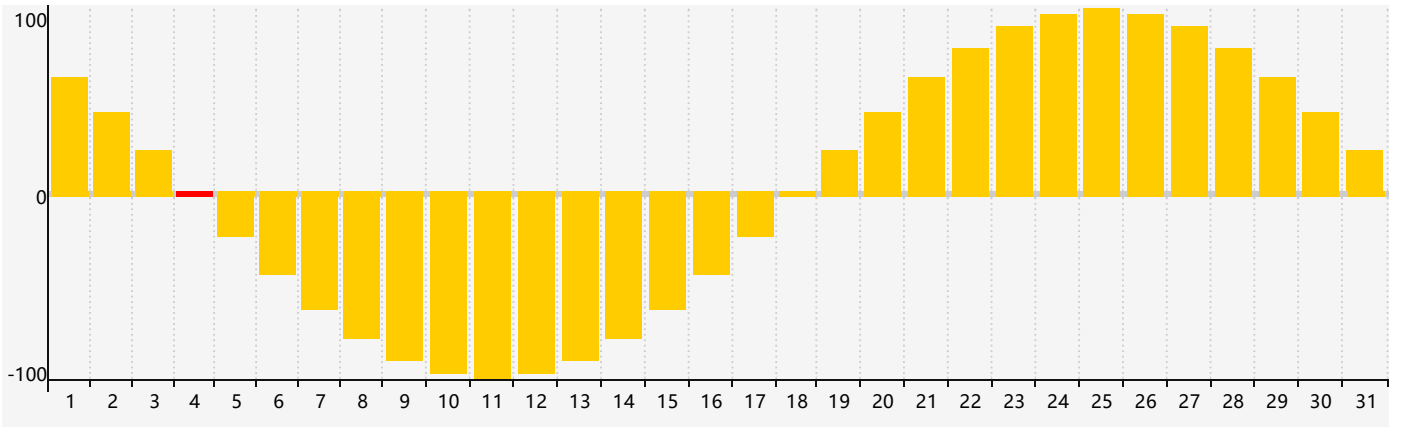

December 2021 Intellectual Biorhythm Charts

December 2021 Emotional Biorhythm Charts

December 2021 Physical Biorhythm Charts

December 2021

SUN	MON	TUE	WED	THU	FRI	SAT
28 	29 	30 	1 	2 	3 	4 Emotional 
5 	6 	7 	8 	9 	10 	11 
12 	13 	14 Physical 	15 	16 	17 	18 
19 	20 	21 	22 Intellectual 	23 	24 	25 
26 	27 	28 	29 	30 	31 	1 Emotional 