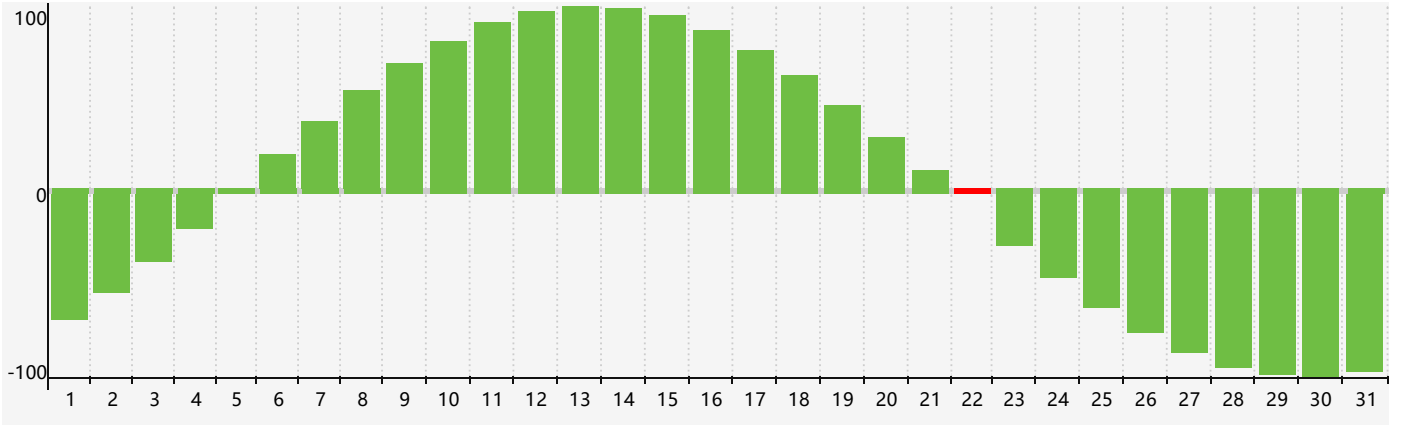

December 2021 Intellectual Biorhythm Charts

December 2021 Emotional Biorhythm Charts

December 2021 Physical Biorhythm Charts

December 2021

SUN	MON	TUE	WED	THU	FRI	SAT
28 	29 	30 	1 	2 	3 	4 Emotional 
5 	6 	7 	8 	9 	10 	11 
12 	13 	14 Physical 	15 	16 	17 	18 
19 	20 	21 	22 Intellectual 	23 	24 	25 
26 	27 	28 	29 	30 	31 	1 Emotional 