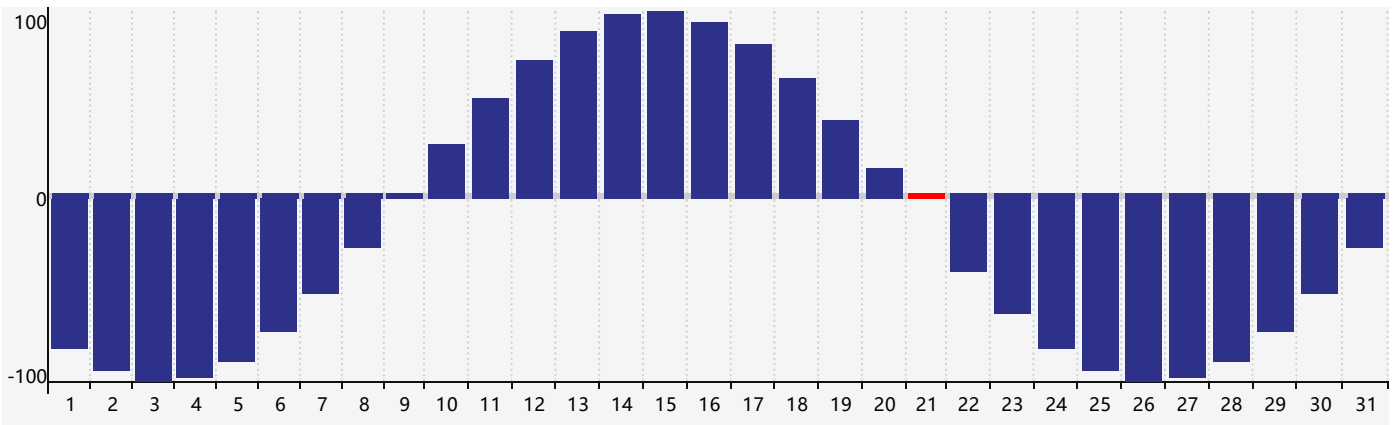

December 2021 Intellectual Biorhythm Charts

December 2021 Emotional Biorhythm Charts

December 2021 Physical Biorhythm Charts

December 2021

SUN	MON	TUE	WED	THU	FRI	SAT
28 <small>Physical</small>	29	30	1	2	3	4
5	6	7	8	9	10	11
12	13	14	15	16	17	18
19	20	21 <small>Physical</small>	22	23 <small>Emotional</small>	24	25
26	27	28	29	30 <small>Intellectual</small>	31	1