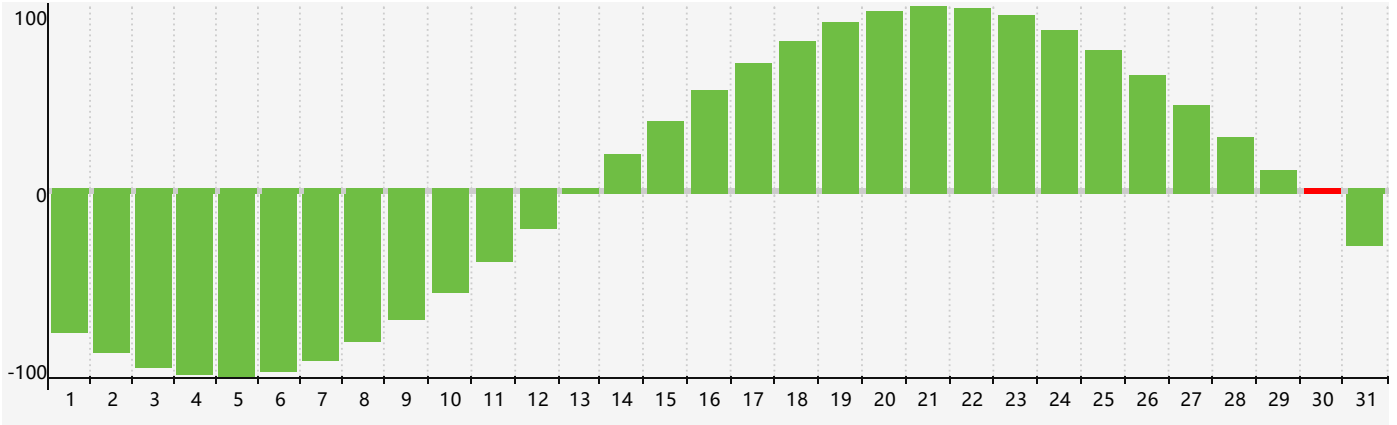

December 2021 Intellectual Biorhythm Charts

December 2021 Emotional Biorhythm Charts

December 2021 Physical Biorhythm Charts

December 2021

SUN	MON	TUE	WED	THU	FRI	SAT
28 <small>Physical</small>	29	30	1	2	3	4
5	6	7	8	9	10	11
12	13	14	15	16	17	18
19	20	21 <small>Physical</small>	22	23 <small>Emotional</small>	24	25
26	27	28	29	30 <small>Intellectual</small>	31	1