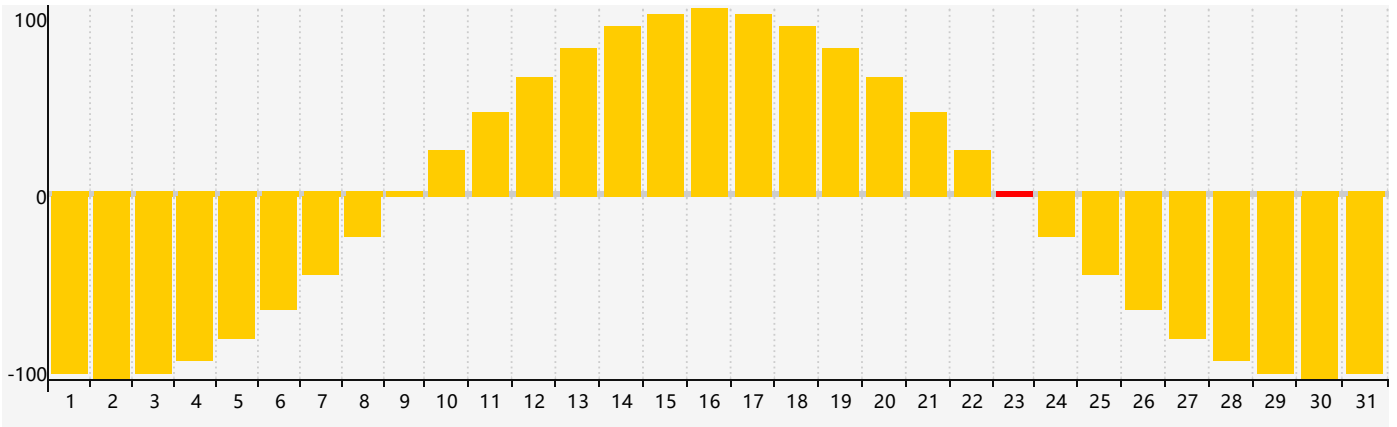

December 2021 Intellectual Biorhythm Charts

December 2021 Emotional Biorhythm Charts

December 2021 Physical Biorhythm Charts

December 2021

SUN	MON	TUE	WED	THU	FRI	SAT
28 <small>Physical</small>	29	30	1	2	3	4
5	6	7	8	9	10	11
12	13	14	15	16	17	18
19	20	21 <small>Physical</small>	22	23 <small>Emotional</small>	24	25
26	27	28	29	30 <small>Intellectual</small>	31	1