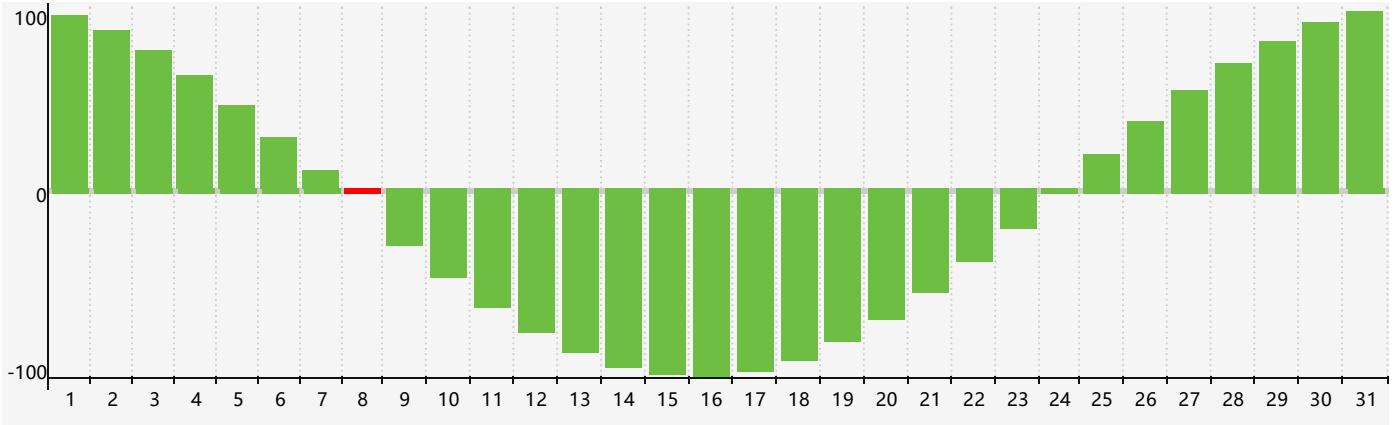

December 2021 Intellectual Biorhythm Charts

December 2021 Emotional Biorhythm Charts

December 2021 Physical Biorhythm Charts

December 2021

SUN	MON	TUE	WED	THU	FRI	SAT
28	29	30	1	2	3	4 Emotional
5	6	7	8 Intellectual	9	10	11
12	13	14	15	16	17	18 Physical
19	20	21	22	23	24	25
26	27	28	29	30	31	1 Emotional