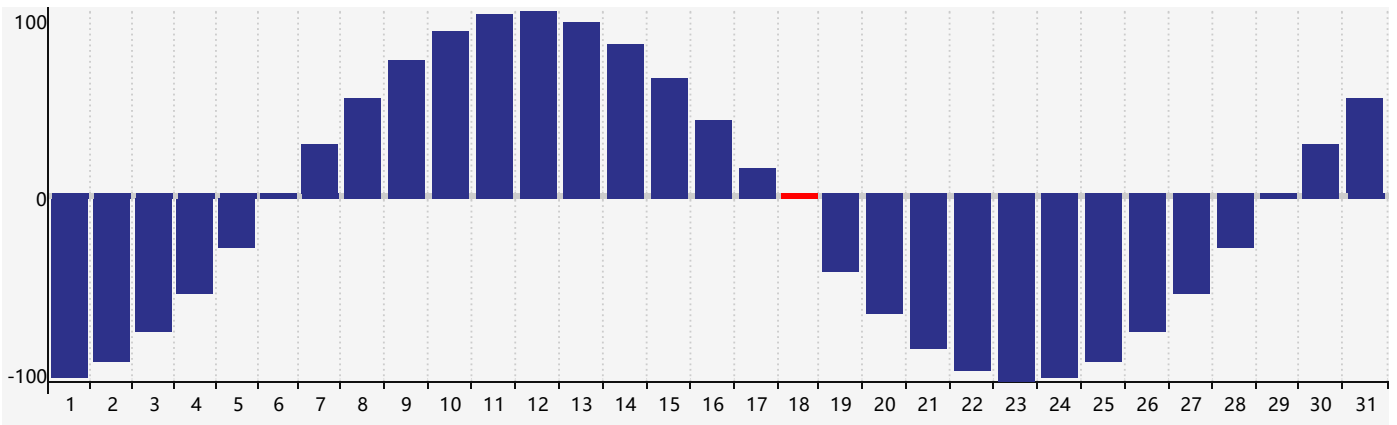

December 2021 Intellectual Biorhythm Charts

December 2021 Emotional Biorhythm Charts

December 2021 Physical Biorhythm Charts

December 2021

SUN	MON	TUE	WED	THU	FRI	SAT
28	29	30	1	2	3	4 Emotional
5	6	7	8 Intellectual	9	10	11
12	13	14	15	16	17	18 Physical
19	20	21	22	23	24	25
26	27	28	29	30	31	1 Emotional