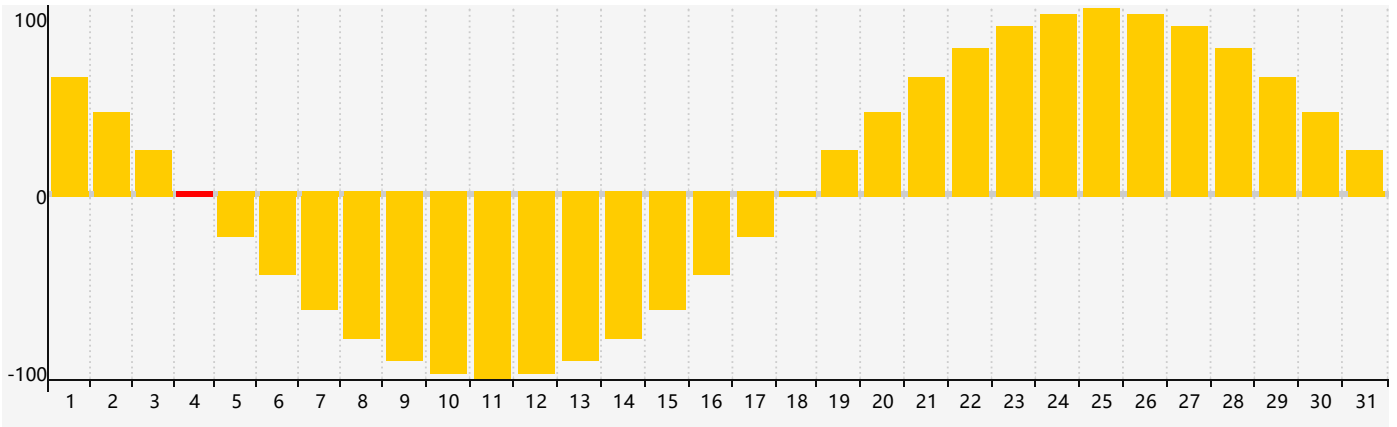

December 2021 Intellectual Biorhythm Charts

December 2021 Emotional Biorhythm Charts

December 2021 Physical Biorhythm Charts

December 2021

SUN	MON	TUE	WED	THU	FRI	SAT
28	29	30	1	2	3	4 Emotional
5	6	7	8 Intellectual	9	10	11
12	13	14	15	16	17	18 Physical
19	20	21	22	23	24	25
26	27	28	29	30	31	1 Emotional