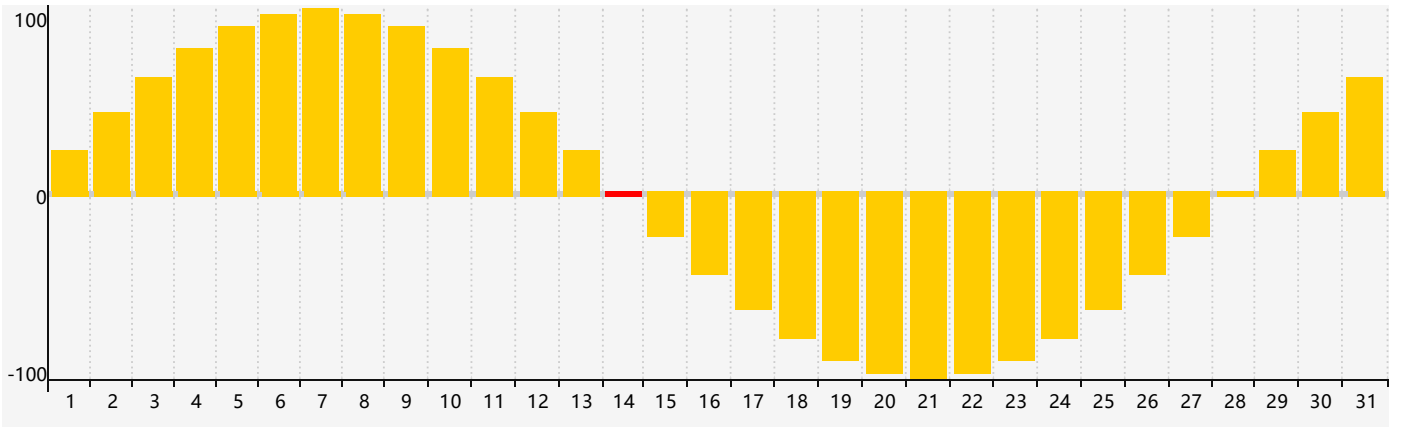

December 2021 Intellectual Biorhythm Charts

December 2021 Emotional Biorhythm Charts

December 2021 Physical Biorhythm Charts

December 2021

SUN	MON	TUE	WED	THU	FRI	SAT
28 	29 Physical 	30 	1 	2 	3 	4 
5 	6 	7 	8 	9 	10 	11 
12 	13 Intellectual 	14 Emotional 	15 	16 	17 	18 
19 	20 	21 	22 Physical 	23 	24 	25 
26 	27 	28 	29 	30 	31 	1 