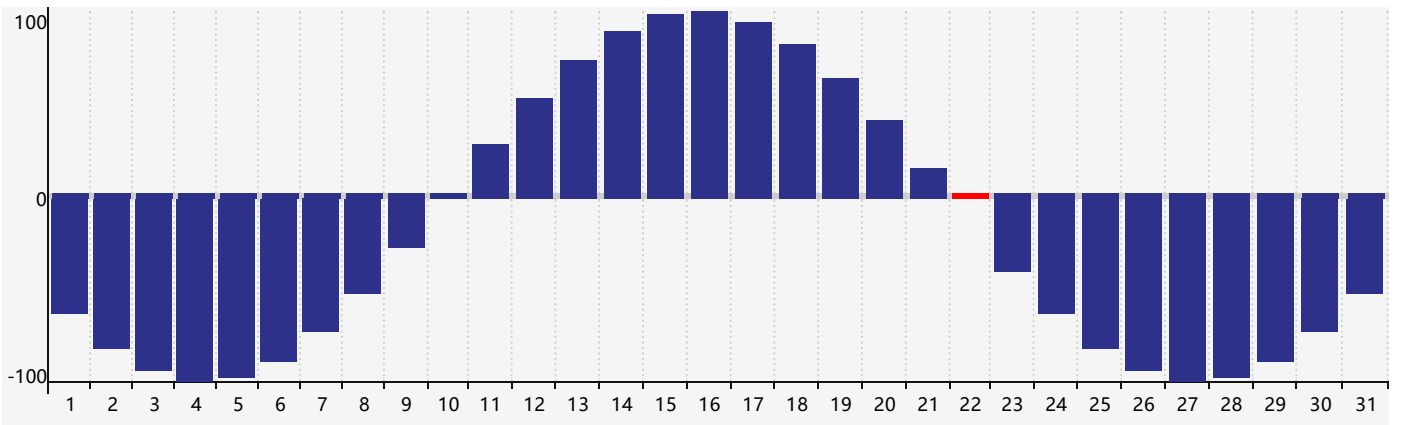

December 2021 Intellectual Biorhythm Charts

December 2021 Emotional Biorhythm Charts

December 2021 Physical Biorhythm Charts

December 2021

SUN	MON	TUE	WED	THU	FRI	SAT
28 	29 Physical 	30 	1 	2 	3 	4 
5 	6 	7 	8 	9 	10 	11 
12 	13 Intellectual 	14 Emotional 	15 	16 	17 	18 
19 	20 	21 	22 Physical 	23 	24 	25 
26 	27 	28 	29 	30 	31 	1 