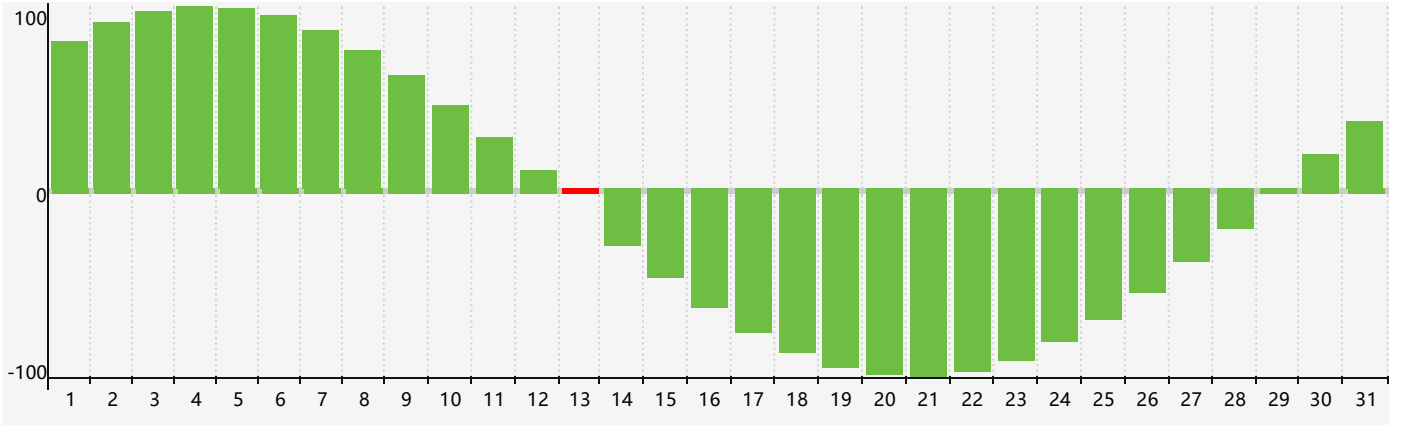

December 2021 Intellectual Biorhythm Charts

December 2021 Emotional Biorhythm Charts

December 2021 Physical Biorhythm Charts

December 2021

SUN	MON	TUE	WED	THU	FRI	SAT
28 	29 Physical 	30 	1 	2 	3 	4 
5 	6 	7 	8 	9 	10 	11 
12 	13 Intellectual 	14 Emotional 	15 	16 	17 	18 
19 	20 	21 	22 Physical 	23 	24 	25 
26 	27 	28 	29 	30 	31 	1 