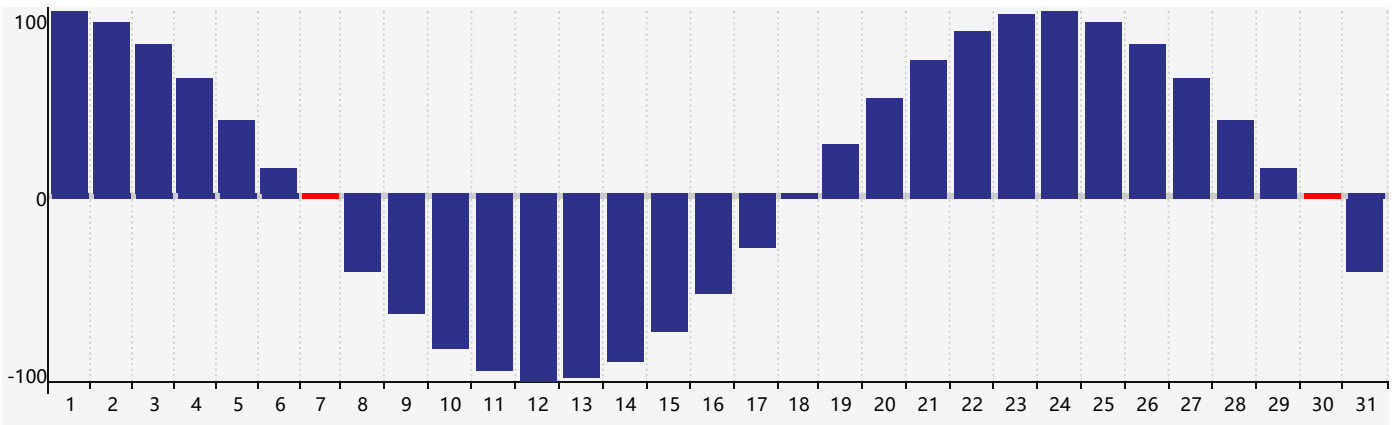

December 2021 Intellectual Biorhythm Charts

December 2021 Emotional Biorhythm Charts

December 2021 Physical Biorhythm Charts

December 2021

SUN	MON	TUE	WED	THU	FRI	SAT
28 	29 	30 	1 	2 	3 	4 Emotional 
5 	6 	7 Physical 	8 	9 	10 	11 
12 	13 	14 	15 	16 	17 	18 
19 	20 	21 	22 	23 	24 	25 
26 	27 Intellectual 	28 	29 	30 Physical 	31 	1 Emotional 