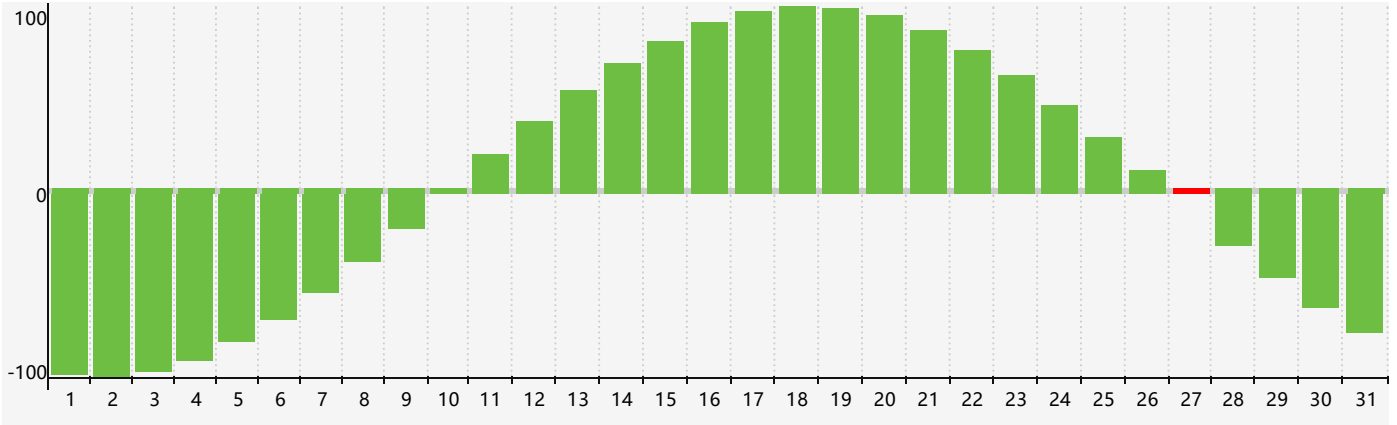

December 2021 Intellectual Biorhythm Charts

December 2021 Emotional Biorhythm Charts

December 2021 Physical Biorhythm Charts

December 2021

SUN	MON	TUE	WED	THU	FRI	SAT
28 	29 	30 	1 	2 	3 	4 Emotional 
5 	6 	7 Physical 	8 	9 	10 	11 
12 	13 	14 	15 	16 	17 	18 
19 	20 	21 	22 	23 	24 	25 
26 	27 Intellectual 	28 	29 	30 Physical 	31 	1 Emotional 