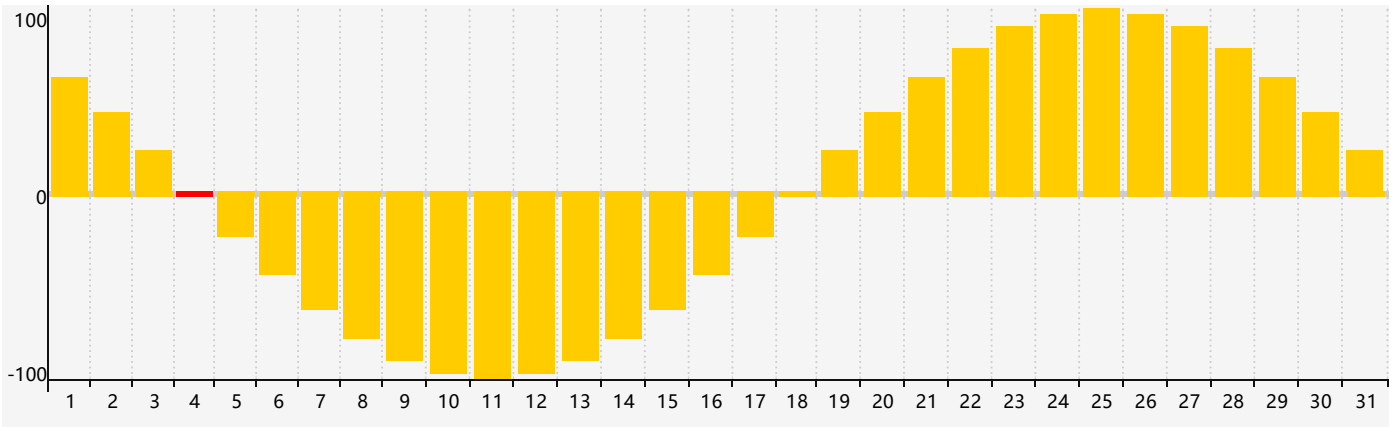

December 2021 Intellectual Biorhythm Charts

December 2021 Emotional Biorhythm Charts

December 2021 Physical Biorhythm Charts

December 2021

SUN	MON	TUE	WED	THU	FRI	SAT
28 	29 	30 	1 	2 	3 	4 Emotional 
5 	6 	7 Physical 	8 	9 	10 	11 
12 	13 	14 	15 	16 	17 	18 
19 	20 	21 	22 	23 	24 	25 
26 	27 Intellectual 	28 	29 	30 Physical 	31 	1 Emotional 