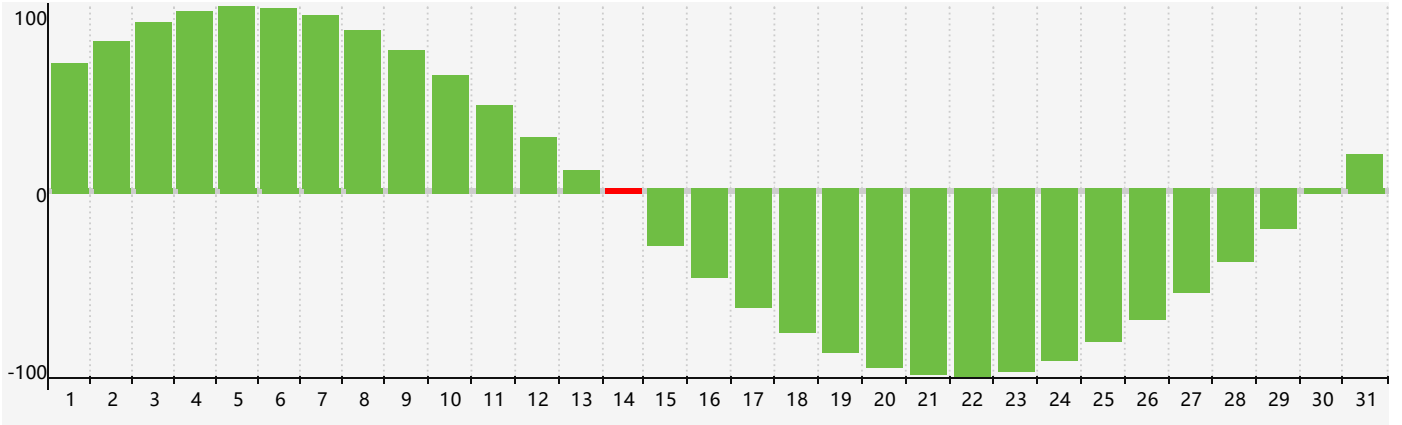

December 2021 Intellectual Biorhythm Charts

December 2021 Emotional Biorhythm Charts

December 2021 Physical Biorhythm Charts

December 2021

SUN	MON	TUE	WED	THU	FRI	SAT
28 	29 	30 	1 	2 	3 	4 
5 Physical 	6 	7 	8 	9 	10 	11 
12 	13 	14 Intellectual 	15 Emotional 	16 	17 	18 
19 	20 	21 	22 	23 	24 	25 
26 	27 	28 Physical 	29 	30 	31 	1 