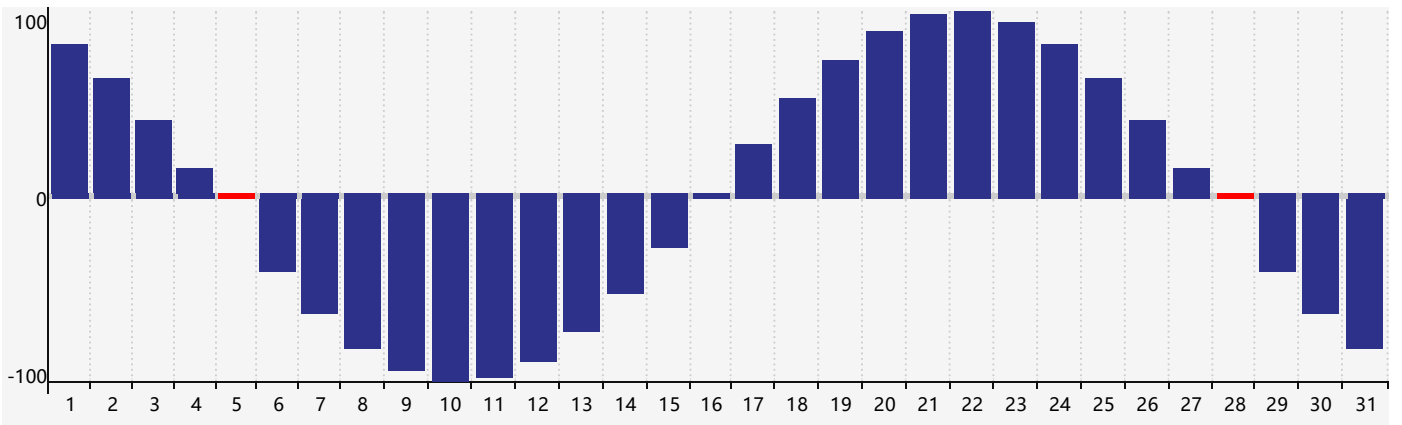

December 2021 Intellectual Biorhythm Charts

December 2021 Emotional Biorhythm Charts

December 2021 Physical Biorhythm Charts

December 2021

SUN	MON	TUE	WED	THU	FRI	SAT
28 	29 	30 	1 	2 	3 	4 
5 Physical 	6 	7 	8 	9 	10 	11 
12 	13 	14 Intellectual 	15 Emotional 	16 	17 	18 
19 	20 	21 	22 	23 	24 	25 
26 	27 	28 Physical 	29 	30 	31 	1 