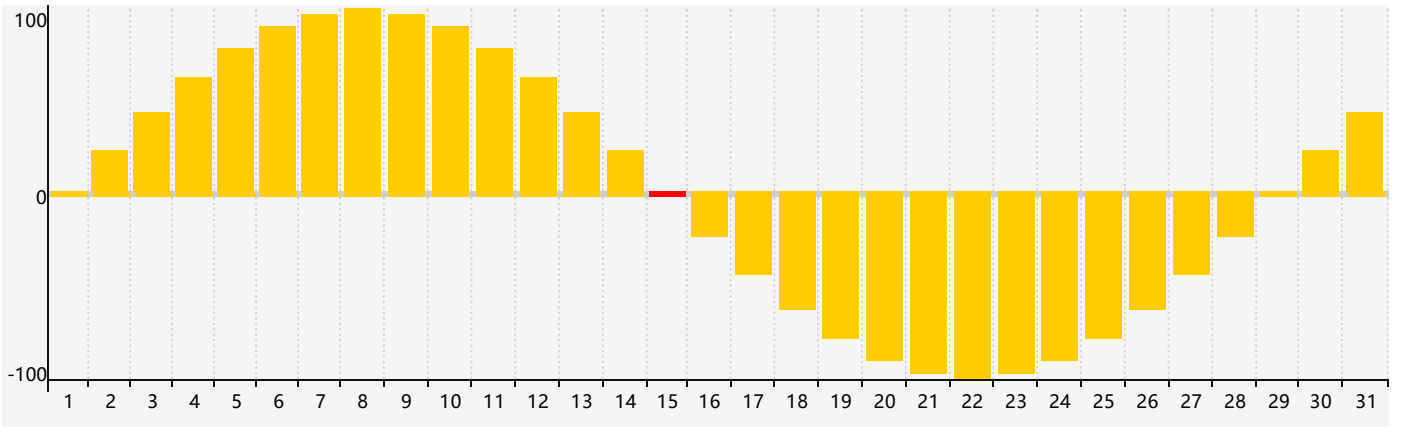

December 2021 Intellectual Biorhythm Charts

December 2021 Emotional Biorhythm Charts

December 2021 Physical Biorhythm Charts

December 2021

SUN	MON	TUE	WED	THU	FRI	SAT
28 	29 	30 	1 	2 	3 	4 
5 Physical 	6 	7 	8 	9 	10 	11 
12 	13 	14 Intellectual 	15 Emotional 	16 	17 	18 
19 	20 	21 	22 	23 	24 	25 
26 	27 	28 Physical 	29 	30 	31 	1 