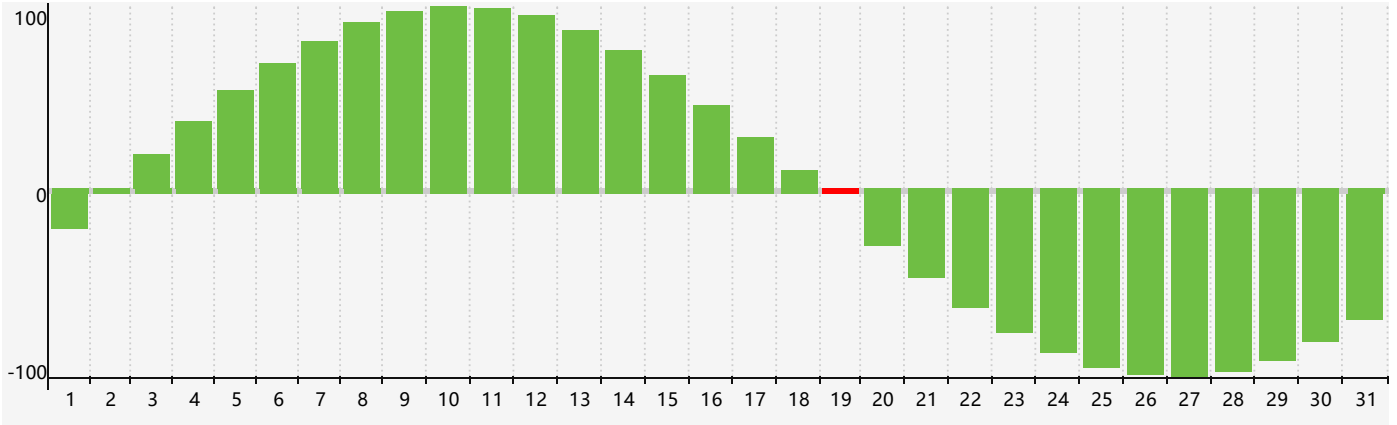

December 2021 Intellectual Biorhythm Charts

December 2021 Emotional Biorhythm Charts

December 2021 Physical Biorhythm Charts

December 2021

SUN	MON	TUE	WED	THU	FRI	SAT
28	29	30	1	2	3	4
5	6	7	8	9 Physical	10	11
12	13 Emotional	14	15	16	17	18
19 Intellectual	20	21	22	23	24	25
26	27	28	29	30	31	1 Physical