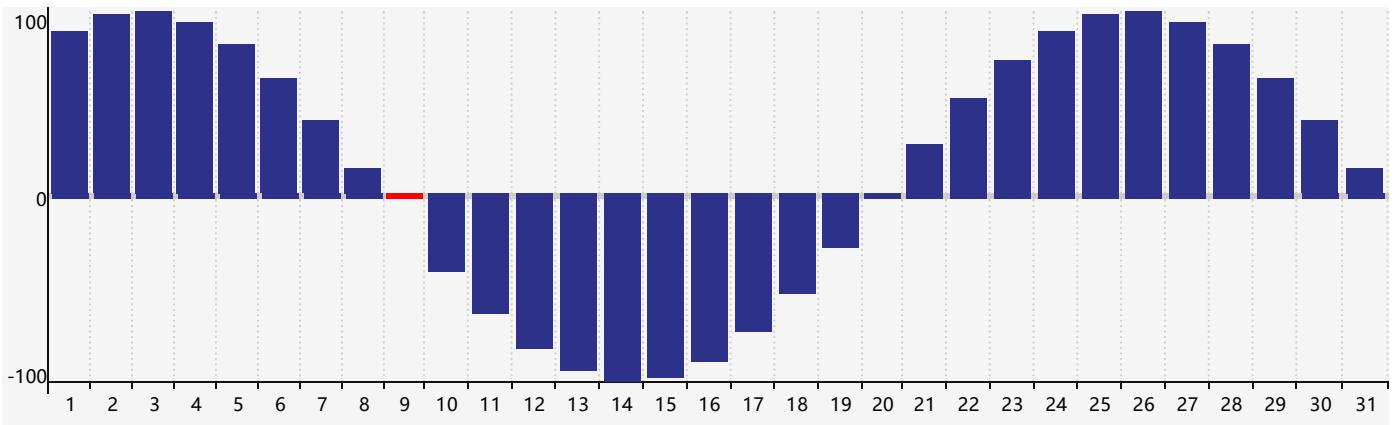

December 2021 Intellectual Biorhythm Charts

December 2021 Emotional Biorhythm Charts

December 2021 Physical Biorhythm Charts

December 2021

SUN	MON	TUE	WED	THU	FRI	SAT
28	29	30	1	2	3	4
5	6	7	8	9 Physical	10	11
12	13 Emotional	14	15	16	17	18
19 Intellectual	20	21	22	23	24	25
26	27	28	29	30	31	1 Physical