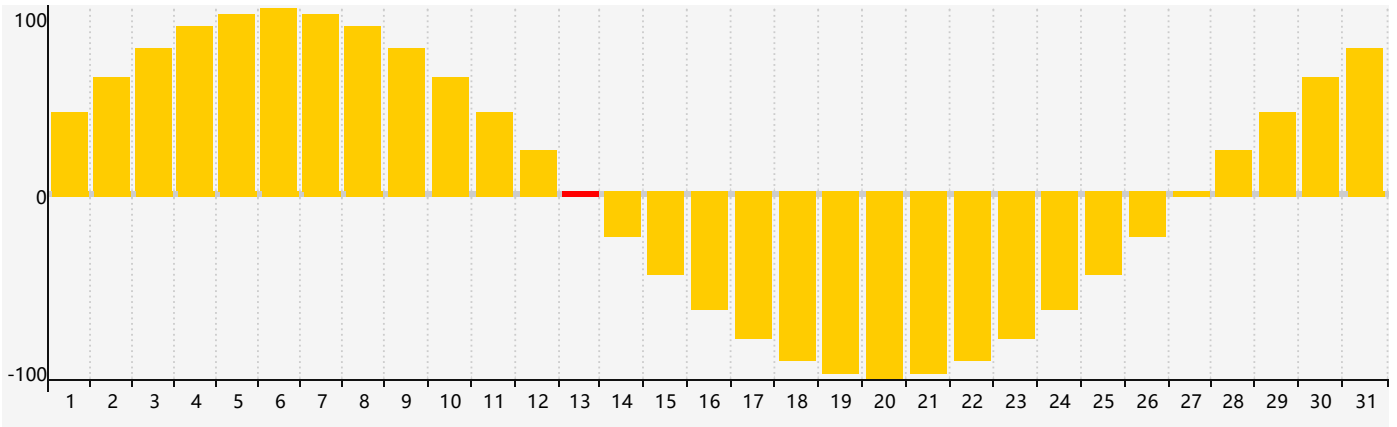

December 2021 Intellectual Biorhythm Charts

December 2021 Emotional Biorhythm Charts

December 2021 Physical Biorhythm Charts

December 2021

SUN	MON	TUE	WED	THU	FRI	SAT
28	29	30	1	2	3	4
5	6	7	8	9 Physical	10	11
12	13 Emotional	14	15	16	17	18
19 Intellectual	20	21	22	23	24	25
26	27	28	29	30	31	1 Physical