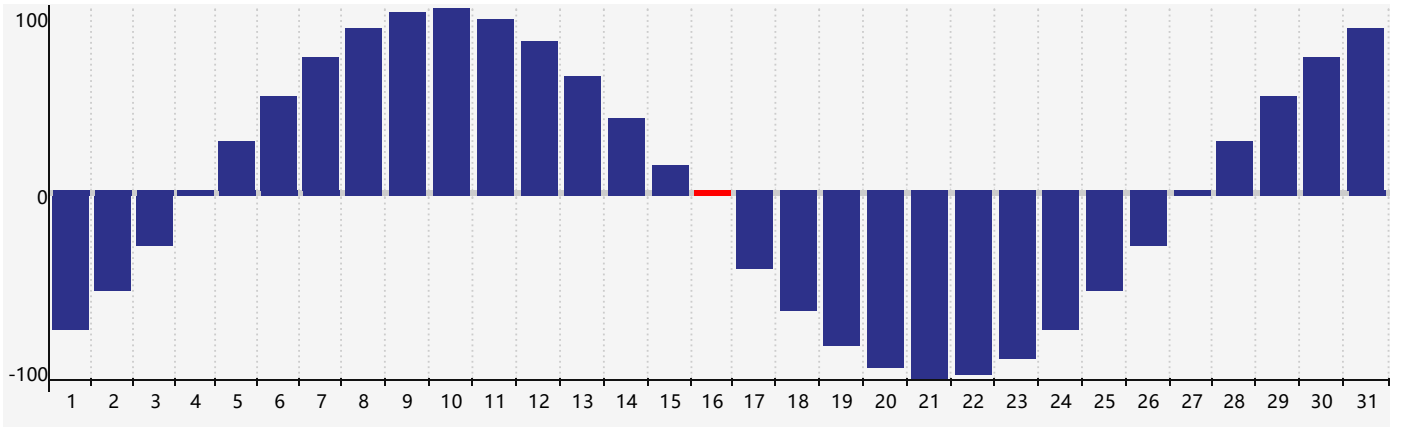

## December 2021 Physical Biorhythm Charts

# December 2021

SUN	MON	TUE	WED	THU	FRI	SAT
28	29	30	1	2	3	4
5	6	7	8	9	10	11
12	13	14	15	16 Physical	17	18
19	20	21	22	23	24	25
26	27	28	29	30	31	1