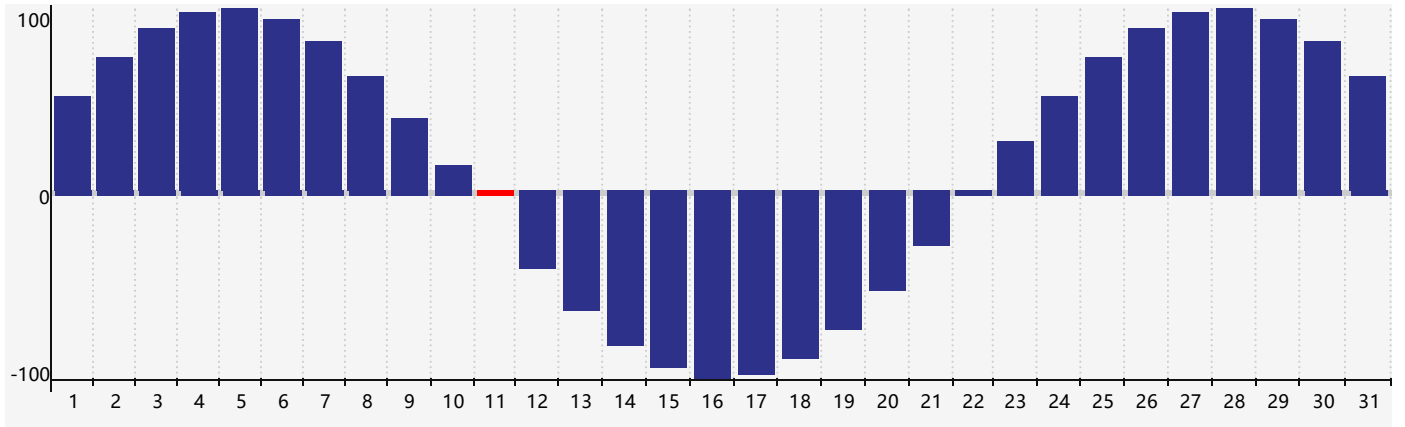

December 2021 Physical Biorhythm Charts

December 2021

SUN	MON	TUE	WED	THU	FRI	SAT
28	29	30	1	2	3	4
5	6	7	8	9	10	11 Physical
12	13	14	15	16	17	18
19	20	21	22	23	24	25
26	27	28	29	30	31	1