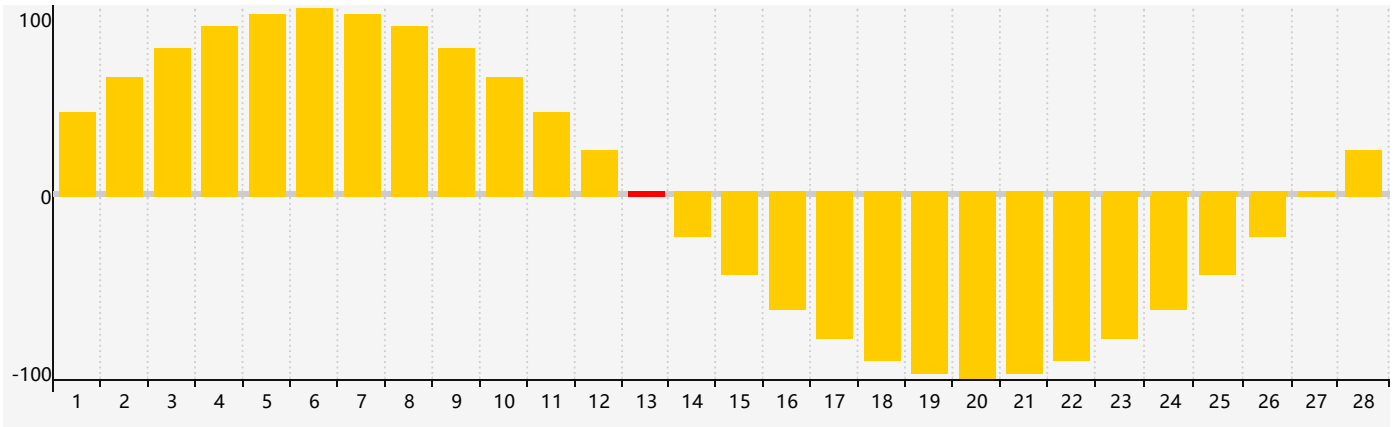

February 2021 Intellectual Biorhythm Charts

February 2021 Emotional Biorhythm Charts

February 2021 Physical Biorhythm Charts

February 2021

SUN	MON	TUE	WED	THU	FRI	SAT
31 Intellectual	1	2	3	4	5	6
7	8	9	10	11	12 Physical	13 Emotional
14	15	16	17	18	19	20
21	22	23	24	25	26	27
28	1	2	3	4	5 Intellectual	6