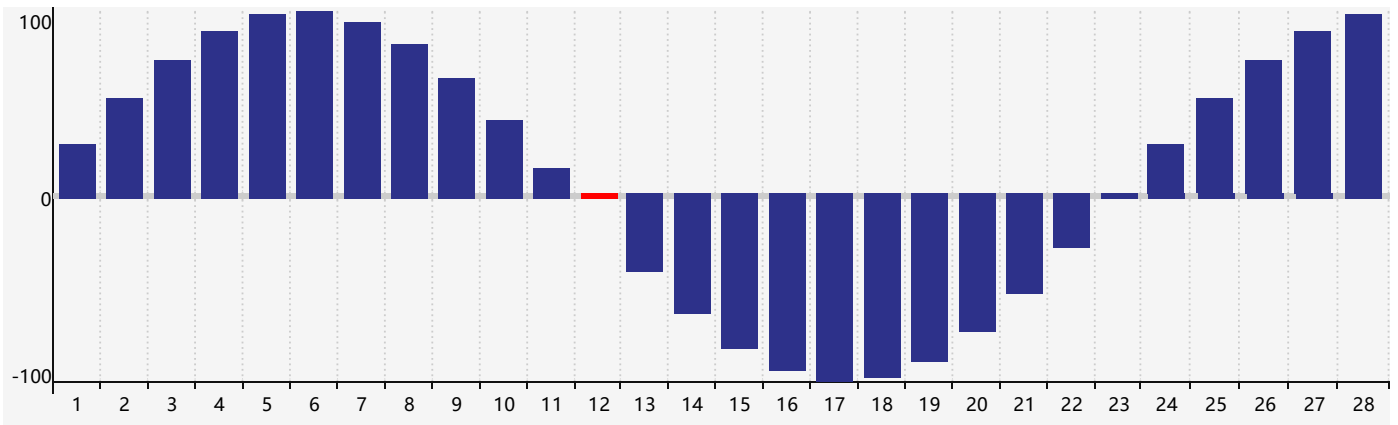

February 2021 Intellectual Biorhythm Charts

February 2021 Emotional Biorhythm Charts

February 2021 Physical Biorhythm Charts

February 2021

SUN	MON	TUE	WED	THU	FRI	SAT
31 Intellectual	1	2	3	4	5	6
7	8	9	10	11	12 Physical	13 Emotional
14	15	16	17	18	19	20
21	22	23	24	25	26	27
28	1	2	3	4	5 Intellectual	6