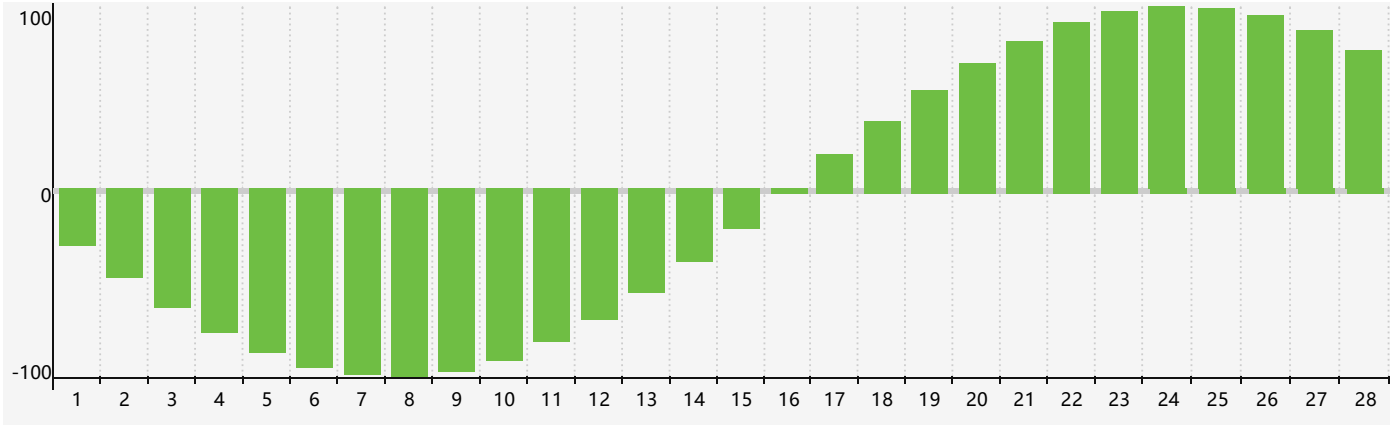

February 2021 Intellectual Biorhythm Charts

February 2021 Emotional Biorhythm Charts

February 2021 Physical Biorhythm Charts

February 2021

SUN	MON	TUE	WED	THU	FRI	SAT
31 Intellectual	1	2	3	4	5	6
7	8	9	10	11	12 Physical	13 Emotional
14	15	16	17	18	19	20
21	22	23	24	25	26	27
28	1	2	3	4	5 Intellectual	6