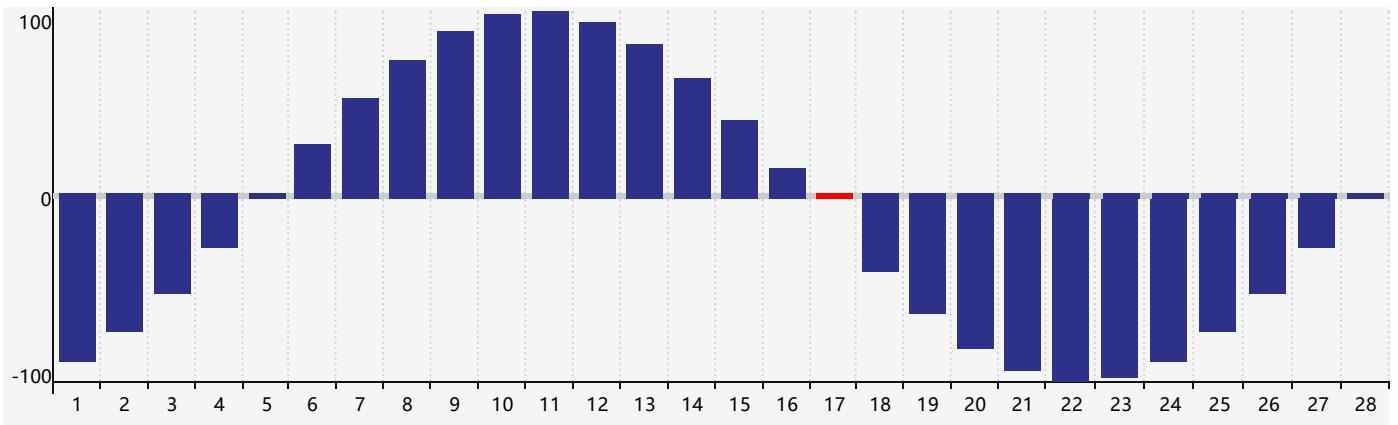

February 2021 Intellectual Biorhythm Charts

February 2021 Emotional Biorhythm Charts

February 2021 Physical Biorhythm Charts

February 2021

SUN	MON	TUE	WED	THU	FRI	SAT
31 	1 	2 	3 	4 	5 	6 
7 	8 	9 	10 	11 	12 	13 Intellectual 
14 	15 	16 	17 Physical 	18 	19 	20 
21 	22 	23 	24 	25 	26 	27 Emotional 
28 	1 	2 	3 	4 	5 	6 