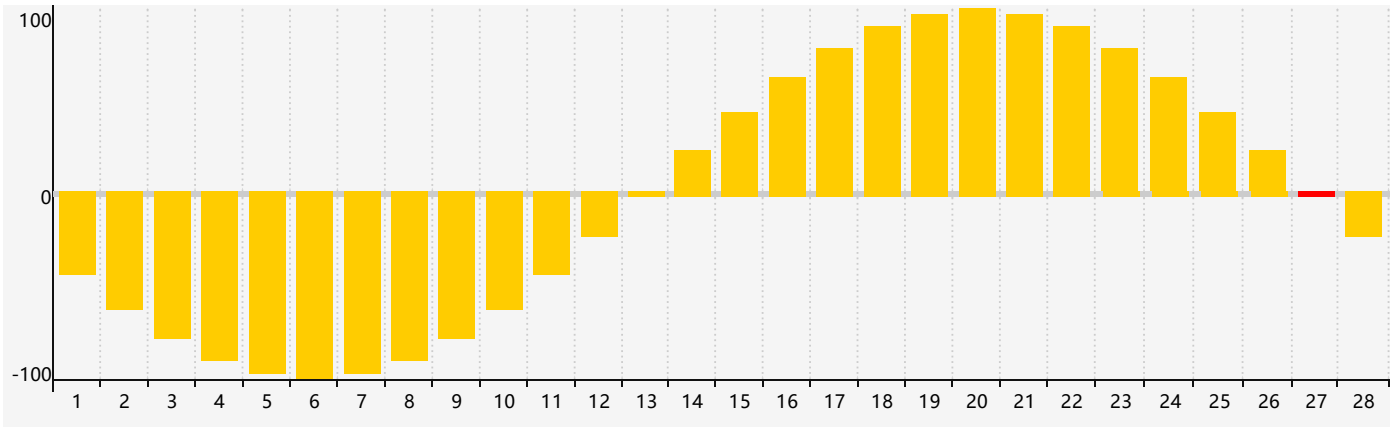

February 2021 Intellectual Biorhythm Charts

February 2021 Emotional Biorhythm Charts

February 2021 Physical Biorhythm Charts

February 2021

SUN	MON	TUE	WED	THU	FRI	SAT
31 	1 	2 	3 	4 	5 	6 
7 	8 	9 	10 	11 	12 	13 Intellectual 
14 	15 	16 	17 Physical 	18 	19 	20 
21 	22 	23 	24 	25 	26 	27 Emotional 
28 	1 	2 	3 	4 	5 	6 