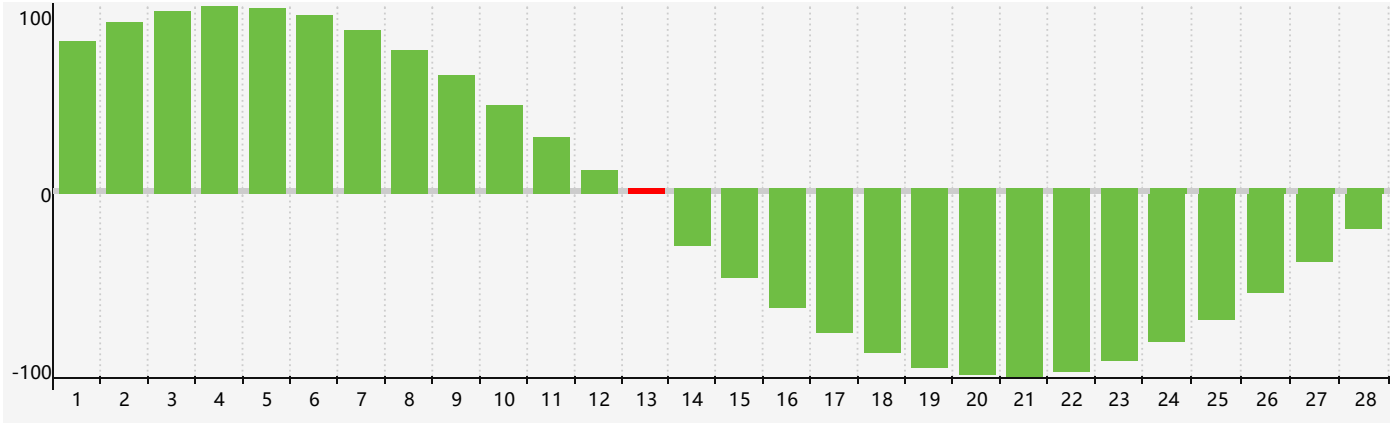

February 2021 Intellectual Biorhythm Charts

February 2021 Emotional Biorhythm Charts

February 2021 Physical Biorhythm Charts

February 2021

SUN	MON	TUE	WED	THU	FRI	SAT
31 	1 	2 	3 	4 	5 	6 
7 	8 	9 	10 	11 	12 	13 Intellectual 
14 	15 	16 	17 Physical 	18 	19 	20 
21 	22 	23 	24 	25 	26 	27 Emotional 
28 	1 	2 	3 	4 	5 	6 