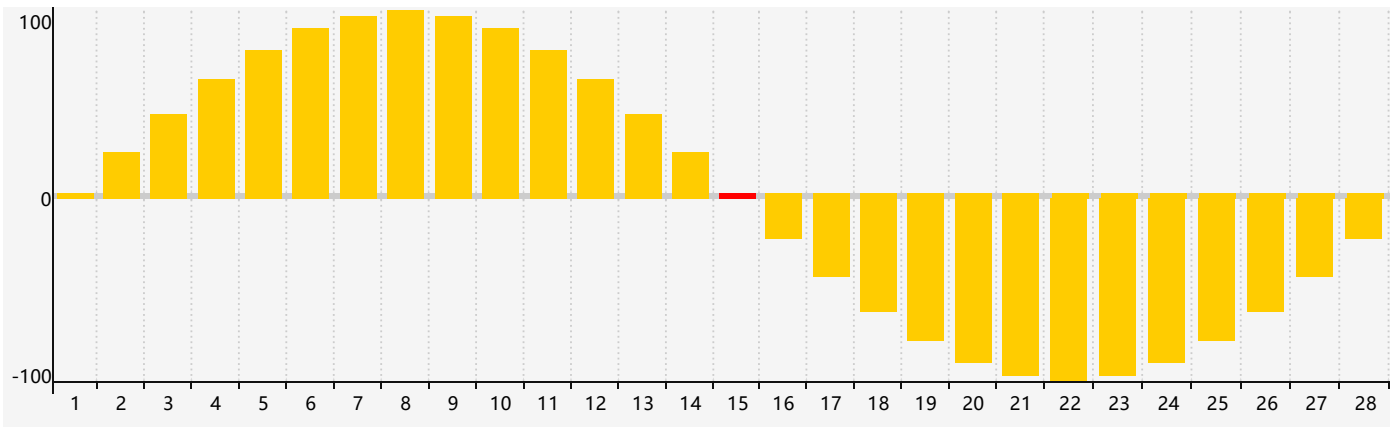

February 2021 Intellectual Biorhythm Charts

February 2021 Emotional Biorhythm Charts

February 2021 Physical Biorhythm Charts

February 2021

| SUN | MON | TUE | WED | THU | FRI | SAT |
|---|--|---|---|--|---|---|
| 31  | 1  | 2  | 3  | 4  | 5  | 6  |
| 7  | 8  | 9  | 10 Intellectual  | 11  | 12  | 13  |
| 14  | 15 Emotional  | 16  | 17  | 18  | 19  | 20 Physical  |
| 21  | 22  | 23  | 24  | 25  | 26  | 27  |
| 28  | 1  | 2  | 3  | 4  | 5  | 6  |