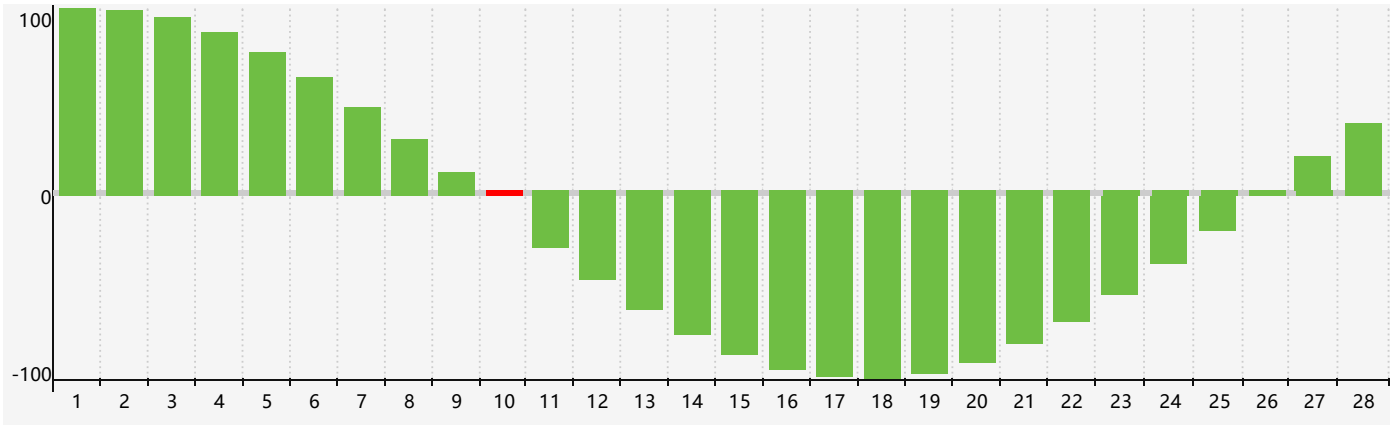

February 2021 Intellectual Biorhythm Charts

February 2021 Emotional Biorhythm Charts

February 2021 Physical Biorhythm Charts

February 2021

| SUN | MON | TUE | WED | THU | FRI | SAT |
|---|--|---|---|--|---|---|
| 31  | 1  | 2  | 3  | 4  | 5  | 6  |
| 7  | 8  | 9  | 10 Intellectual  | 11  | 12  | 13  |
| 14  | 15 Emotional  | 16  | 17  | 18  | 19  | 20 Physical  |
| 21  | 22  | 23  | 24  | 25  | 26  | 27  |
| 28  | 1  | 2  | 3  | 4  | 5  | 6  |