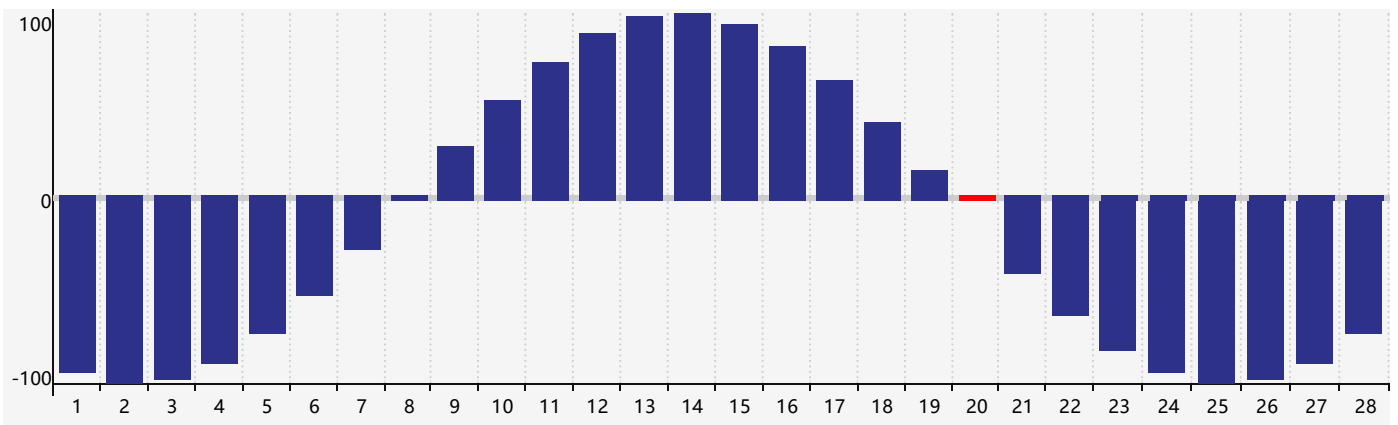

February 2021 Intellectual Biorhythm Charts

February 2021 Emotional Biorhythm Charts

February 2021 Physical Biorhythm Charts

February 2021

| SUN | MON | TUE | WED | THU | FRI | SAT |
|---|--|---|---|--|---|---|
| 31  | 1  | 2  | 3  | 4  | 5  | 6  |
| 7  | 8  | 9  | 10 Intellectual  | 11  | 12  | 13  |
| 14  | 15 Emotional  | 16  | 17  | 18  | 19  | 20 Physical  |
| 21  | 22  | 23  | 24  | 25  | 26  | 27  |
| 28  | 1  | 2  | 3  | 4  | 5  | 6  |