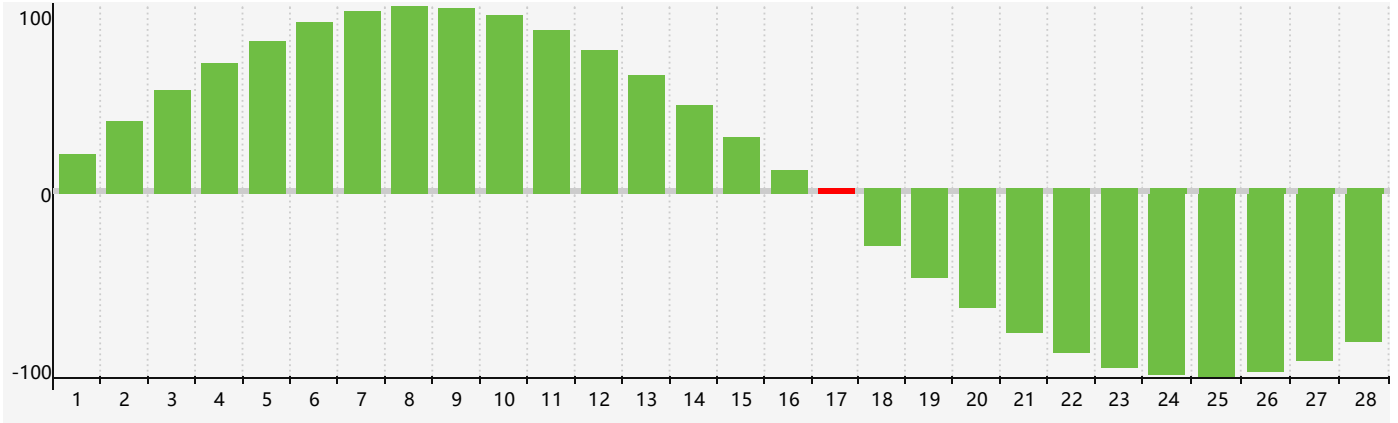

February 2021 Intellectual Biorhythm Charts

February 2021 Emotional Biorhythm Charts

February 2021 Physical Biorhythm Charts

February 2021

SUN	MON	TUE	WED	THU	FRI	SAT
31	1	2	3	4	5	6
7 Physical	8	9	10	11	12	13
14	15	16	17 Intellectual	18	19	20
21	22	23	24	25	26	27 Emotional
28	1	2 Physical	3	4	5	6