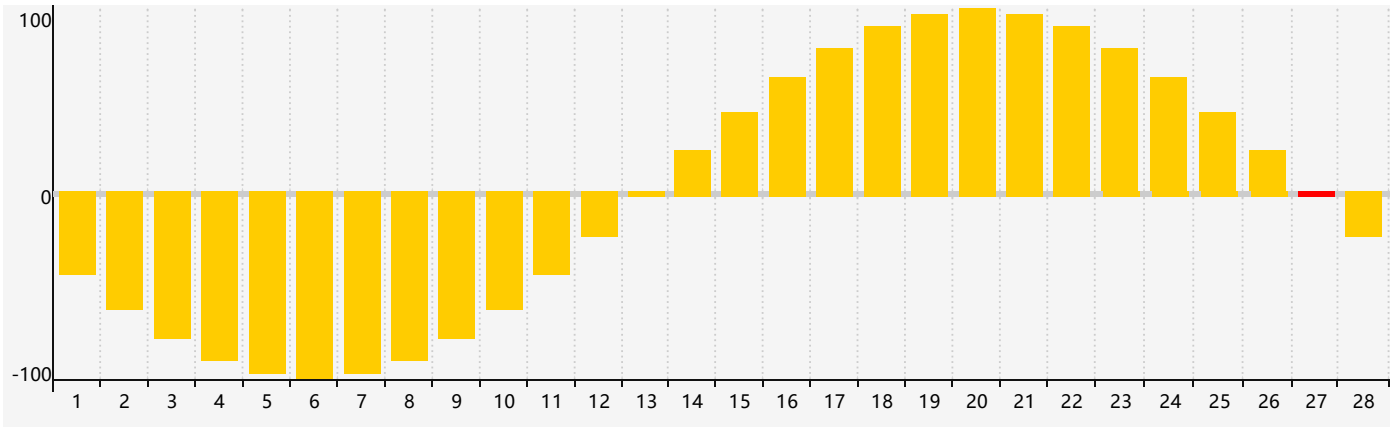

February 2021 Intellectual Biorhythm Charts

February 2021 Emotional Biorhythm Charts

February 2021 Physical Biorhythm Charts

February 2021

SUN	MON	TUE	WED	THU	FRI	SAT
31	1	2	3	4	5	6
7 Physical	8	9	10	11	12	13
14	15	16	17 Intellectual	18	19	20
21	22	23	24	25	26	27 Emotional
28	1	2 Physical	3	4	5	6