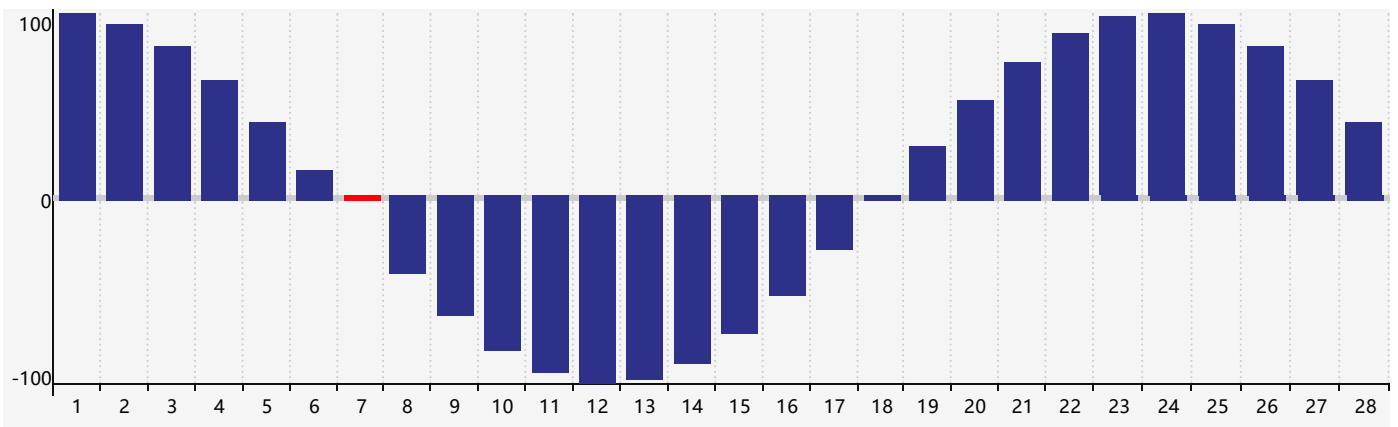

February 2021 Intellectual Biorhythm Charts

February 2021 Emotional Biorhythm Charts

February 2021 Physical Biorhythm Charts

February 2021

SUN	MON	TUE	WED	THU	FRI	SAT
31	1	2	3	4	5	6
7 Physical	8	9	10	11	12	13
14	15	16	17 Intellectual	18	19	20
21	22	23	24	25	26	27 Emotional
28	1	2 Physical	3	4	5	6