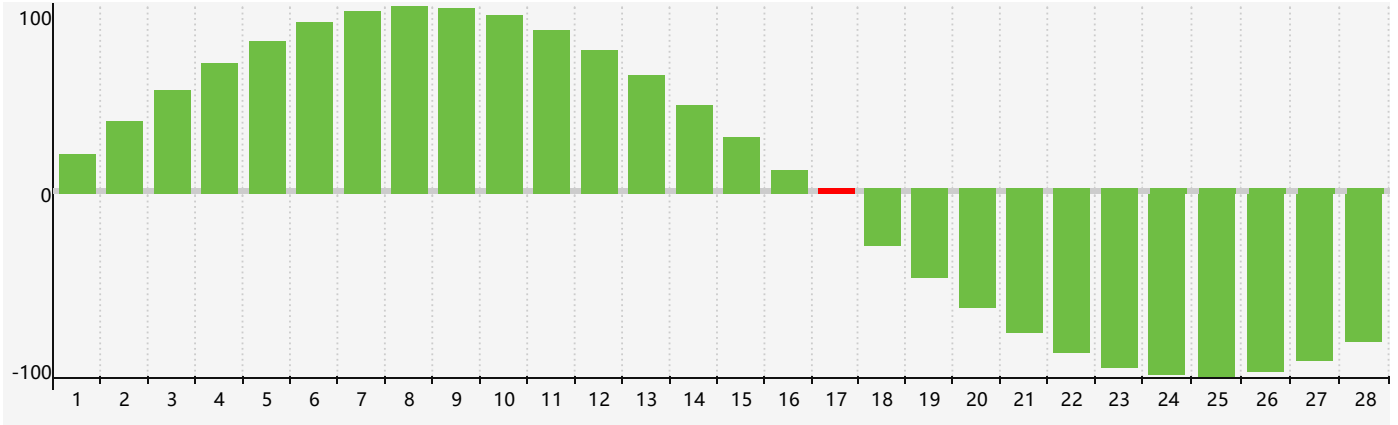

February 2021 Intellectual Biorhythm Charts

February 2021 Emotional Biorhythm Charts

February 2021 Physical Biorhythm Charts

February 2021

SUN	MON	TUE	WED	THU	FRI	SAT
31 	1 	2 Emotional 	3 	4 	5 	6 
7 	8 	9 	10 	11 	12 	13 
14 	15 	16 	17 Intellectual 	18 	19 Physical 	20 
21 	22 	23 	24 	25 	26 	27 
28 	1 	2 Emotional 	3 	4 	5 	6 