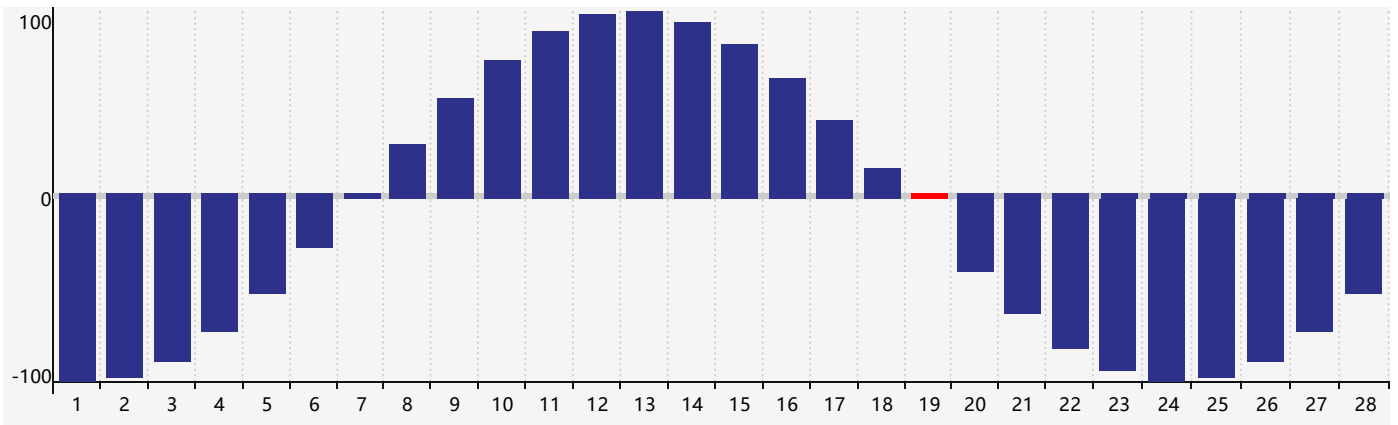

February 2021 Intellectual Biorhythm Charts

February 2021 Emotional Biorhythm Charts

February 2021 Physical Biorhythm Charts

February 2021

SUN	MON	TUE	WED	THU	FRI	SAT
31 	1 	2 Emotional 	3 	4 	5 	6 
7 	8 	9 	10 	11 	12 	13 
14 	15 	16 	17 Intellectual 	18 	19 Physical 	20 
21 	22 	23 	24 	25 	26 	27 
28 	1 	2 Emotional 	3 	4 	5 	6 