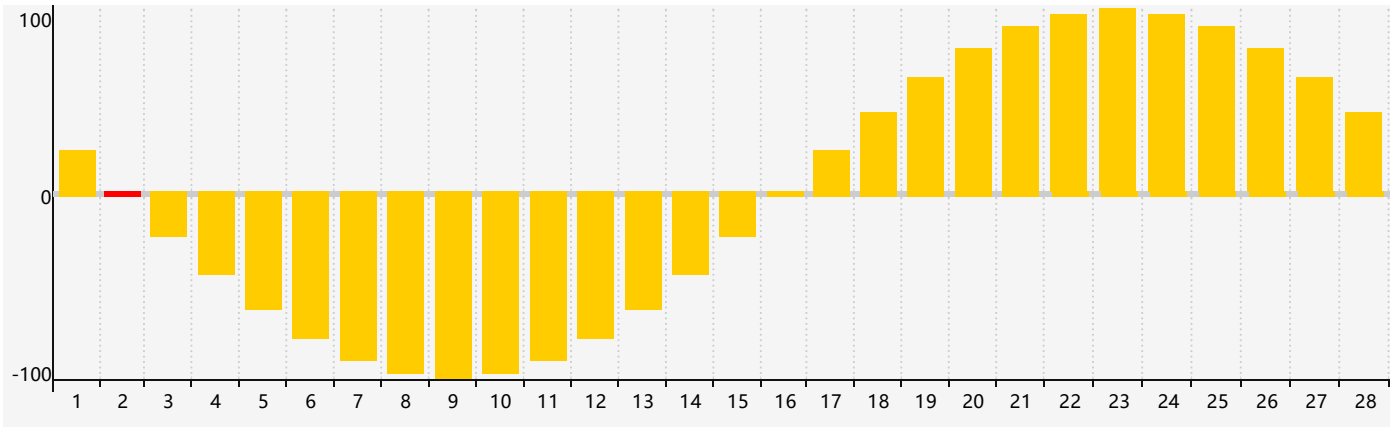

February 2021 Intellectual Biorhythm Charts

February 2021 Emotional Biorhythm Charts

February 2021 Physical Biorhythm Charts

February 2021

SUN	MON	TUE	WED	THU	FRI	SAT
31 	1 	2 Emotional 	3 	4 	5 	6 
7 	8 	9 	10 	11 	12 	13 
14 	15 	16 	17 Intellectual 	18 	19 Physical 	20 
21 	22 	23 	24 	25 	26 	27 
28 	1 	2 Emotional 	3 	4 	5 	6 