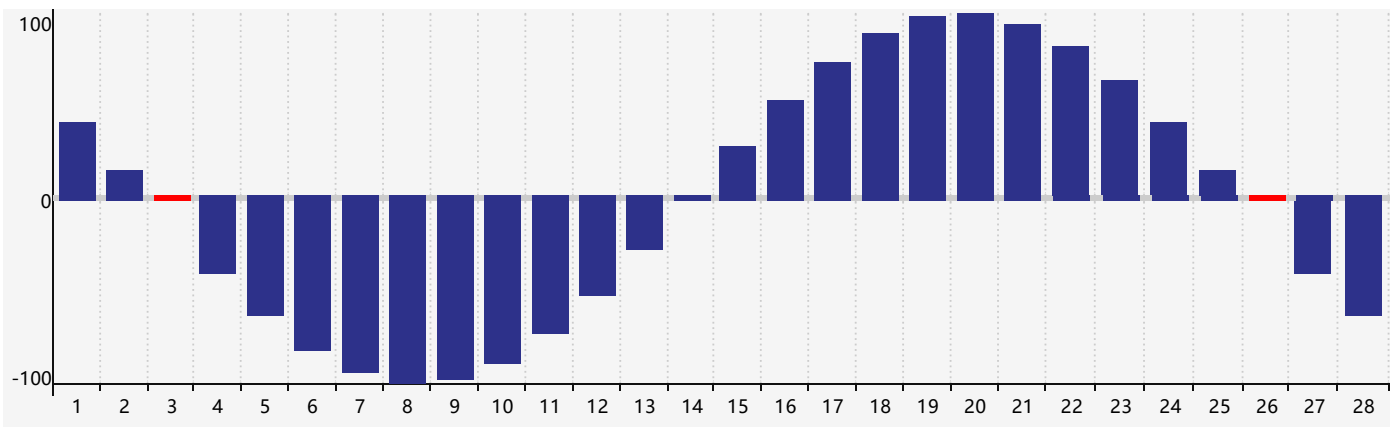

February 2021 Intellectual Biorhythm Charts

February 2021 Emotional Biorhythm Charts

February 2021 Physical Biorhythm Charts

February 2021

SUN	MON	TUE	WED	THU	FRI	SAT
31 	1 	2 	3 Physical 	4 	5 	6 
7 	8 	9 	10 	11 	12 	13 
14 	15 	16 	17 	18 	19 	20 
21 	22 	23 	24 	25 	26 Emotional Physical 	27 
28 	1 	2 	3 	4 Intellectual 	5 	6 