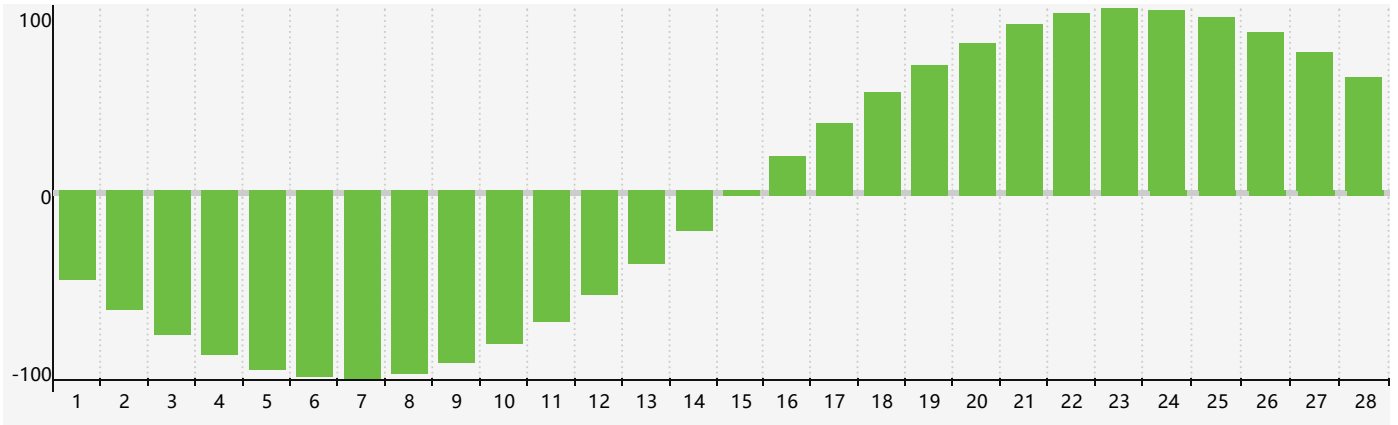

February 2021 Intellectual Biorhythm Charts

February 2021 Emotional Biorhythm Charts

February 2021 Physical Biorhythm Charts

February 2021

SUN	MON	TUE	WED	THU	FRI	SAT
31 	1 	2 	3 Physical 	4 	5 	6 
7 	8 	9 	10 	11 	12 	13 
14 	15 	16 	17 	18 	19 	20 
21 	22 	23 	24 	25 	26 Emotional Physical 	27 
28 	1 	2 	3 	4 Intellectual 	5 	6 