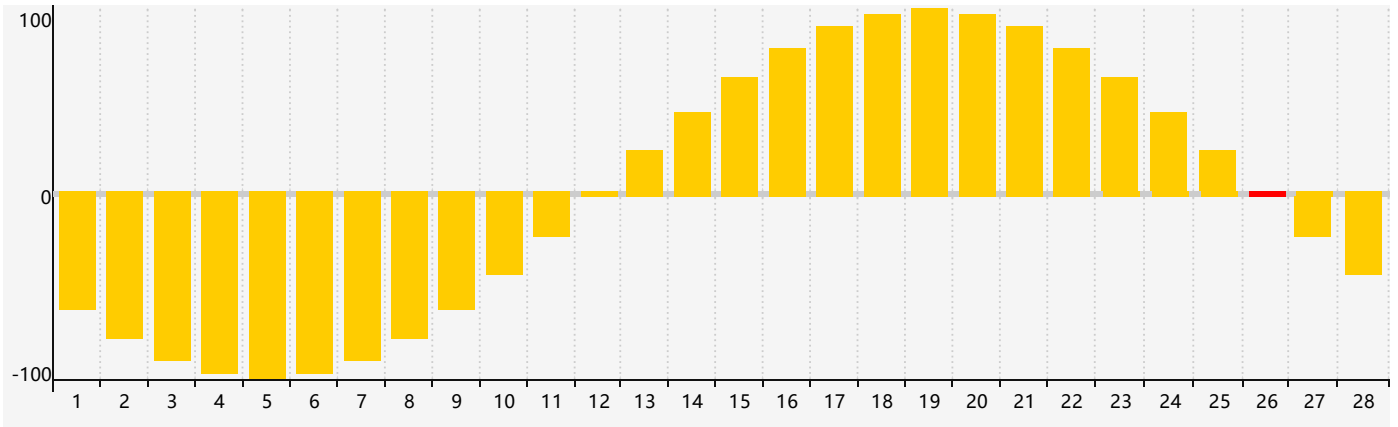

February 2021 Intellectual Biorhythm Charts

February 2021 Emotional Biorhythm Charts

February 2021 Physical Biorhythm Charts

February 2021

SUN	MON	TUE	WED	THU	FRI	SAT
31 	1 	2 	3 Physical 	4 	5 	6 
7 	8 	9 	10 	11 	12 	13 
14 	15 	16 	17 	18 	19 	20 
21 	22 	23 	24 	25 	26 Emotional Physical 	27 
28 	1 	2 	3 	4 Intellectual 	5 	6 