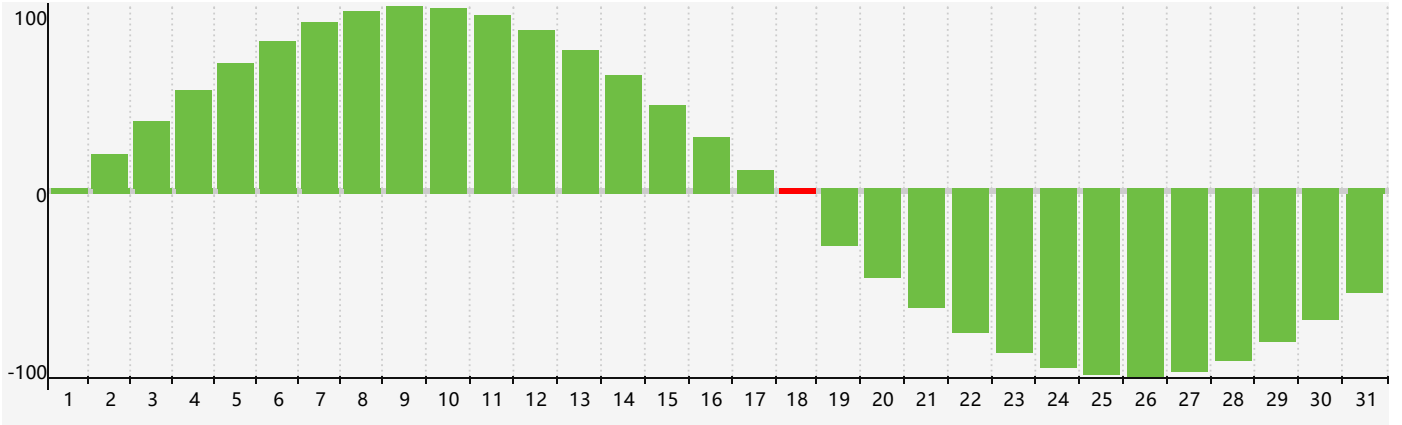

March 2021 Intellectual Biorhythm Charts

March 2021 Emotional Biorhythm Charts

March 2021 Physical Biorhythm Charts

March 2021

SUN	MON	TUE	WED	THU	FRI	SAT
28	1	2	3	4	5	6
7	8	9	10	11	12 <small>Physical</small>	13
14	15	16	17	18 <small>Intellectual</small>	19	20
21	22	23	24	25	26	27 <small>Emotional</small>
28	29	30	31	1	2	3