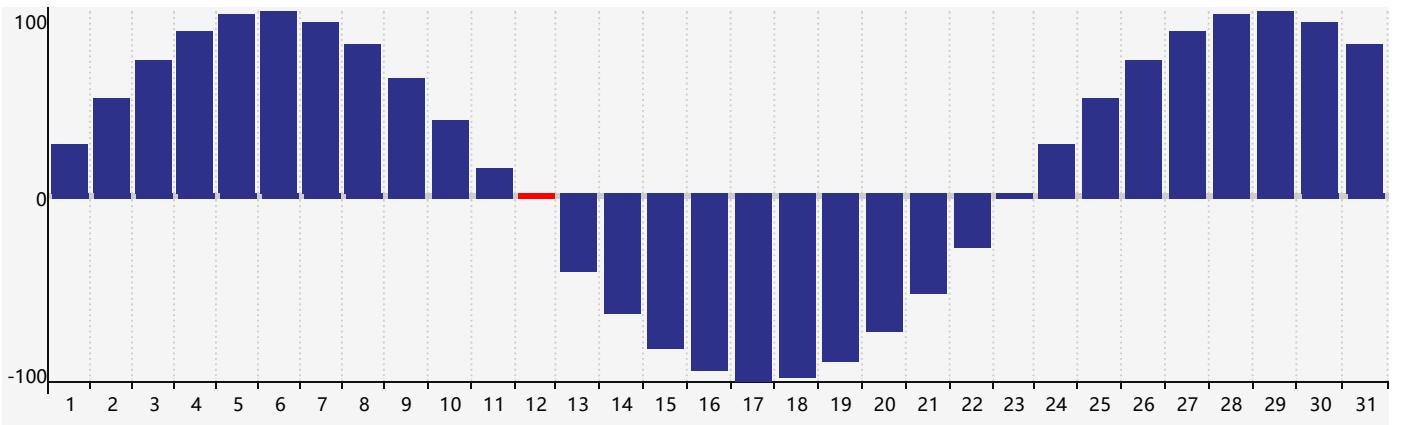

March 2021 Intellectual Biorhythm Charts

March 2021 Emotional Biorhythm Charts

March 2021 Physical Biorhythm Charts

March 2021

SUN	MON	TUE	WED	THU	FRI	SAT
28	1	2	3	4	5	6
7	8	9	10	11	12 <small>Physical</small>	13
14	15	16	17	18 <small>Intellectual</small>	19	20
21	22	23	24	25	26	27 <small>Emotional</small>
28	29	30	31	1	2	3