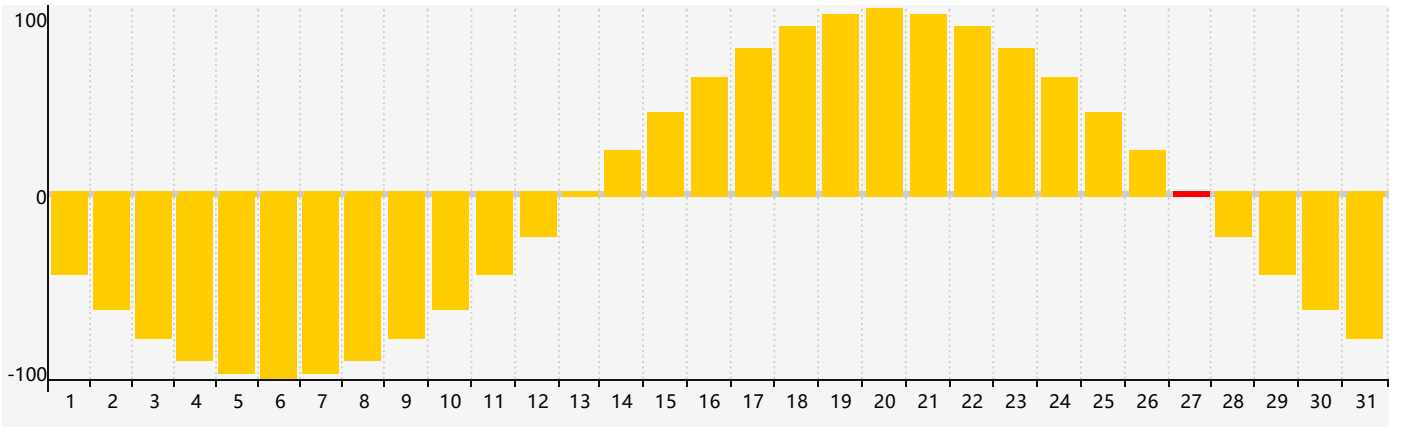

March 2021 Intellectual Biorhythm Charts

March 2021 Emotional Biorhythm Charts

March 2021 Physical Biorhythm Charts

March 2021

SUN	MON	TUE	WED	THU	FRI	SAT
28	1	2	3	4	5	6
7	8	9	10	11	12 <small>Physical</small>	13
14	15	16	17	18 <small>Intellectual</small>	19	20
21	22	23	24	25	26	27 <small>Emotional</small>
28	29	30	31	1	2	3