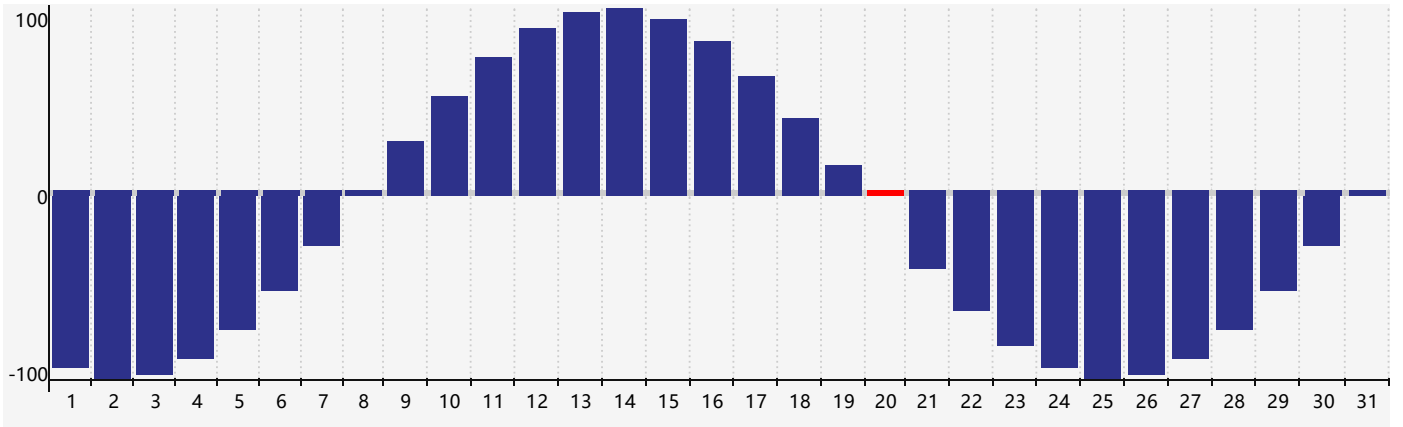

# March 2021 Physical Biorhythm Charts

## March 2021

SUN	MON	TUE	WED	THU	FRI	SAT
28	1	2	3	4	5	6
7	8	9	10	11	12	13
14	15	16	17	18	19	20 <small>Physical</small>
21	22	23	24	25	26	27
28	29	30	31	1	2	3