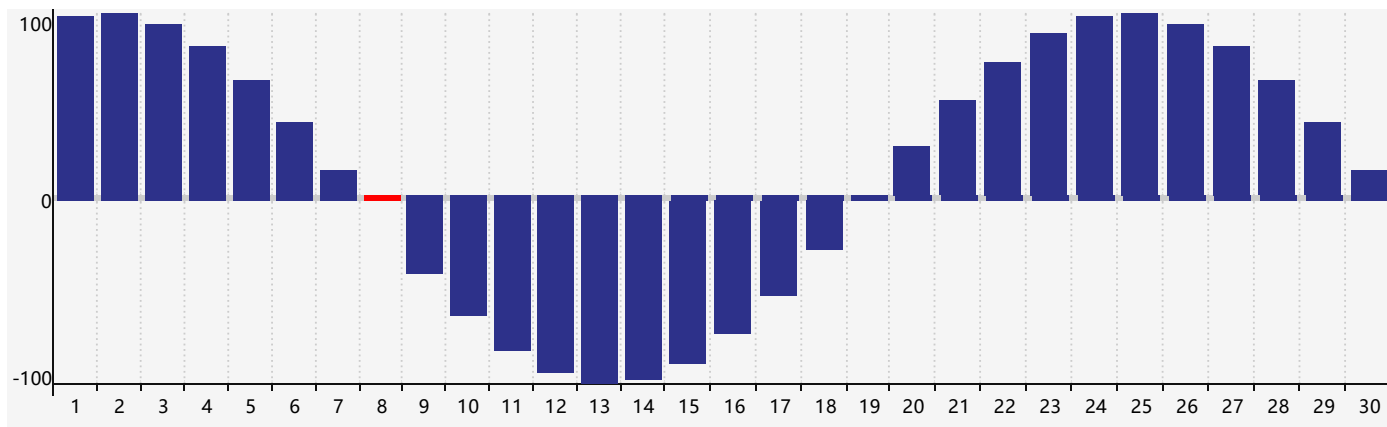

April 2021 Intellectual Biorhythm Charts

April 2021 Emotional Biorhythm Charts

April 2021 Physical Biorhythm Charts

April 2021

SUN	MON	TUE	WED	THU	FRI	SAT
28	29	30	31	1	2	3
4	5	6	7	8 Physical	9	10
11	12	13	14	15	16	17 Intellectual
18	19	20 Emotional	21	22	23	24
25	26	27	28	29	30	1 Physical