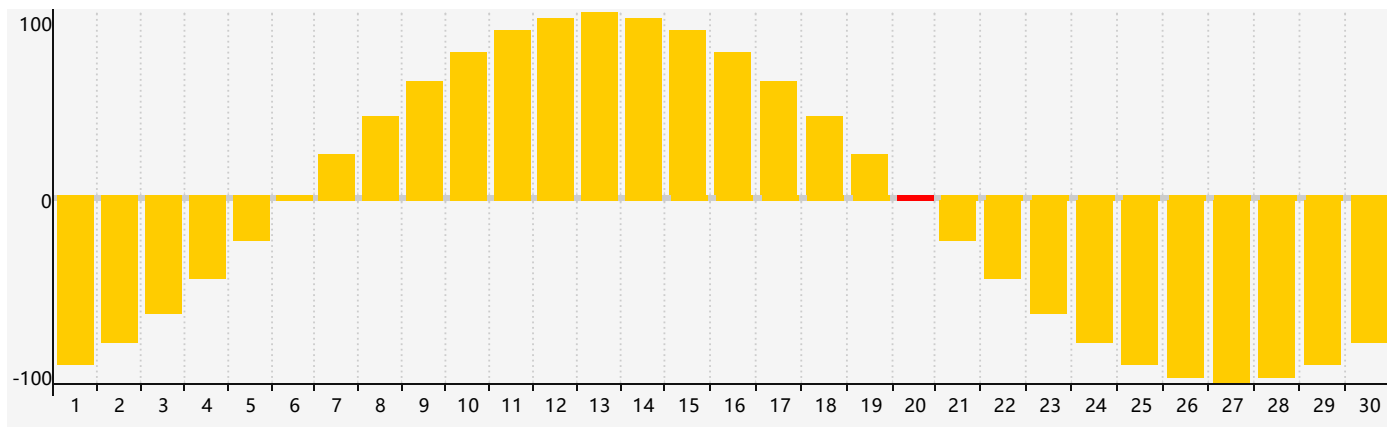

April 2021 Intellectual Biorhythm Charts

April 2021 Emotional Biorhythm Charts

April 2021 Physical Biorhythm Charts

April 2021

SUN	MON	TUE	WED	THU	FRI	SAT
28	29	30	31	1	2	3
4	5	6	7	8 Physical	9	10
11	12	13	14	15	16	17 Intellectual
18	19	20 Emotional	21	22	23	24
25	26	27	28	29	30	1 Physical