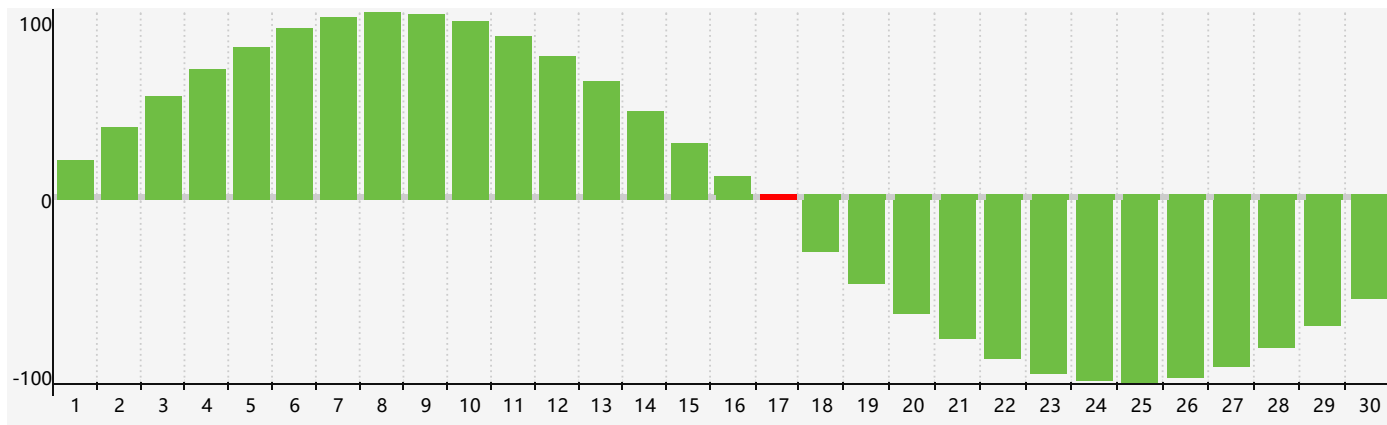

April 2021 Intellectual Biorhythm Charts

April 2021 Emotional Biorhythm Charts

April 2021 Physical Biorhythm Charts

April 2021

SUN	MON	TUE	WED	THU	FRI	SAT
28	29	30	31	1	2	3
4	5	6	7	8 Physical	9	10
11	12	13	14	15	16	17 Intellectual
18	19	20 Emotional	21	22	23	24
25	26	27	28	29	30	1 Physical