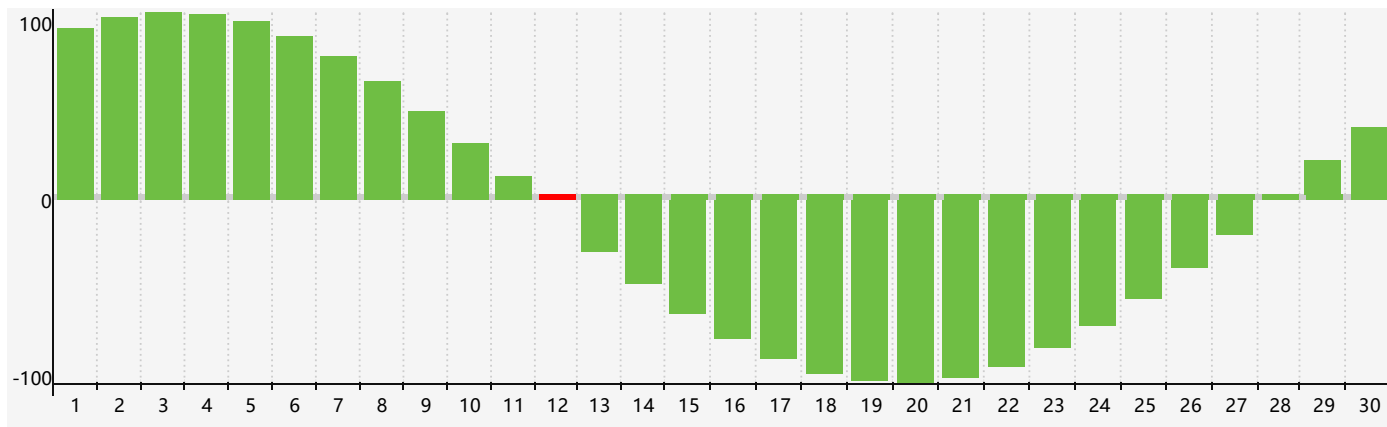

April 2021 Intellectual Biorhythm Charts

April 2021 Emotional Biorhythm Charts

April 2021 Physical Biorhythm Charts

April 2021

SUN	MON	TUE	WED	THU	FRI	SAT
28	29	30	31	1	2	3
4	5	6	7	8 Physical	9	10
11	12 Intellectual	13	14	15 Emotional	16	17
18	19	20	21	22	23	24
25	26	27	28	29	30	1 Physical