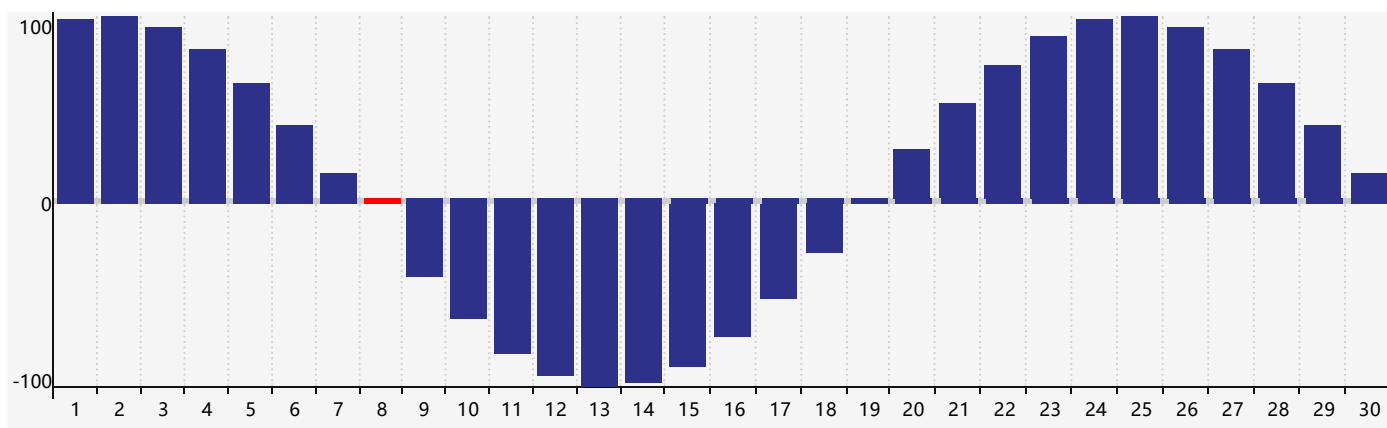

April 2021 Intellectual Biorhythm Charts

April 2021 Emotional Biorhythm Charts

April 2021 Physical Biorhythm Charts

April 2021

SUN	MON	TUE	WED	THU	FRI	SAT
28	29	30	31	1	2	3
4	5	6	7	8 Physical	9	10
11	12 Intellectual	13	14	15 Emotional	16	17
18	19	20	21	22	23	24
25	26	27	28	29	30	1 Physical