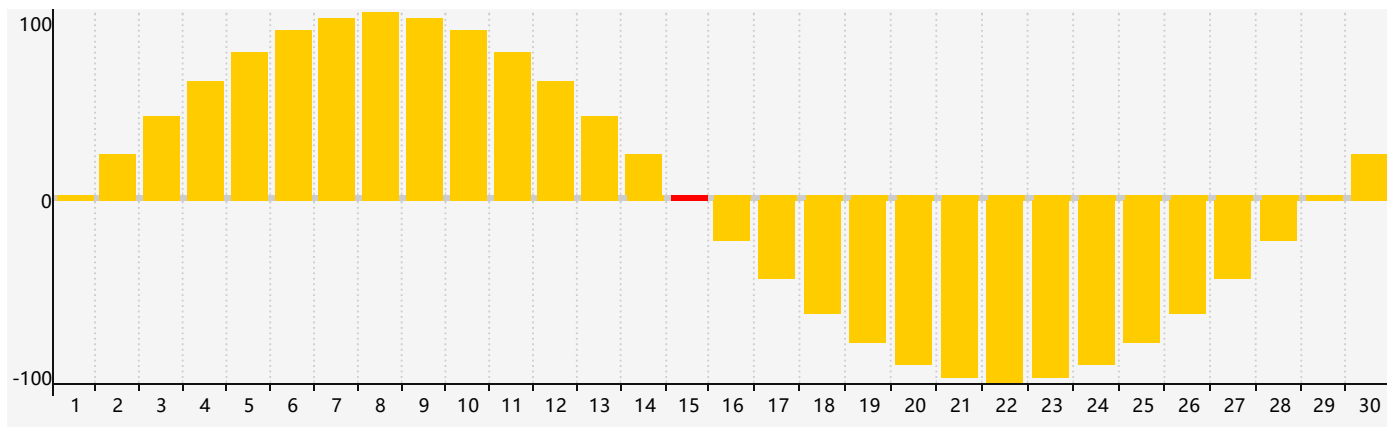

April 2021 Intellectual Biorhythm Charts

April 2021 Emotional Biorhythm Charts

April 2021 Physical Biorhythm Charts

April 2021

SUN	MON	TUE	WED	THU	FRI	SAT
28	29	30	31	1	2	3
4	5	6	7	8 Physical	9	10
11	12 Intellectual	13	14	15 Emotional	16	17
18	19	20	21	22	23	24
25	26	27	28	29	30	1 Physical