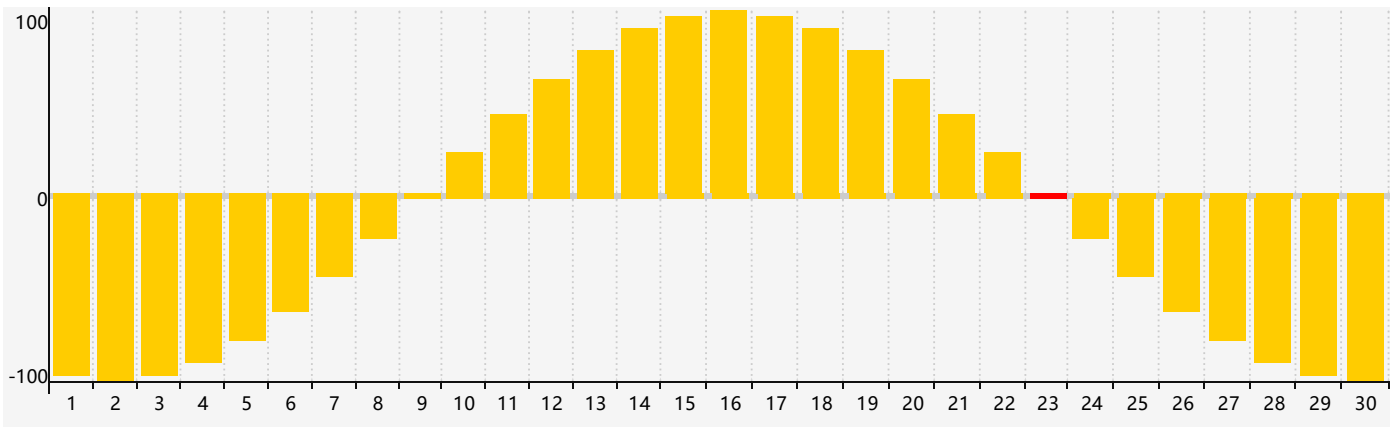

April 2021 Intellectual Biorhythm Charts

April 2021 Emotional Biorhythm Charts

April 2021 Physical Biorhythm Charts

April 2021

SUN	MON	TUE	WED	THU	FRI	SAT
28	29	30	31 <small>Intellectual</small>	1	2	3
4	5	6	7	8	9	10
11	12	13 <small>Physical</small>	14	15	16	17
18	19	20	21	22	23 <small>Emotional</small>	24
25	26	27	28	29	30	1