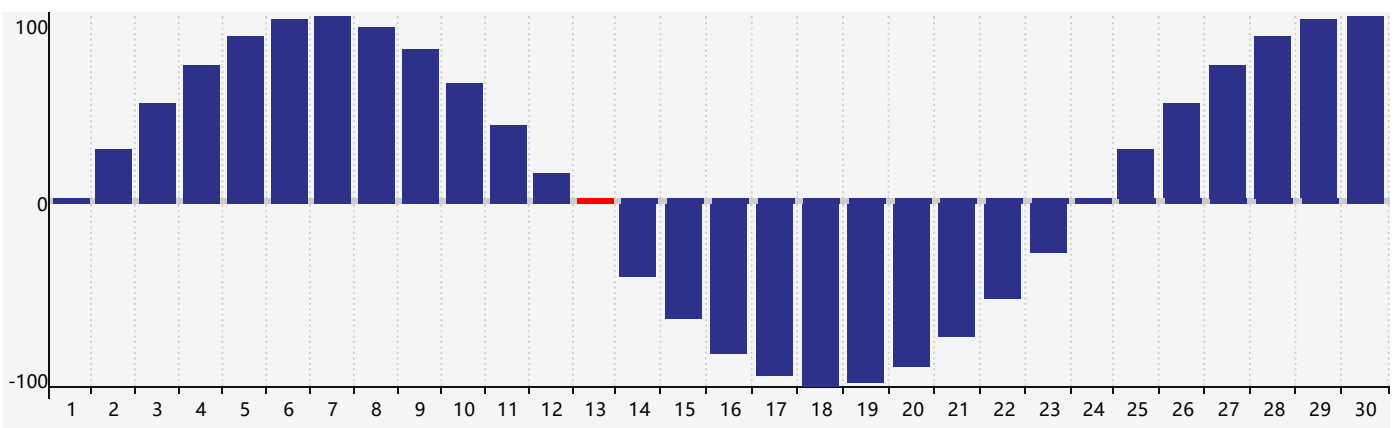

April 2021 Intellectual Biorhythm Charts

April 2021 Emotional Biorhythm Charts

April 2021 Physical Biorhythm Charts

April 2021

SUN	MON	TUE	WED	THU	FRI	SAT
28	29	30	31 <small>Intellectual</small>	1	2	3
4	5	6	7	8	9	10
11	12	13 <small>Physical</small>	14	15	16	17
18	19	20	21	22	23 <small>Emotional</small>	24
25	26	27	28	29	30	1