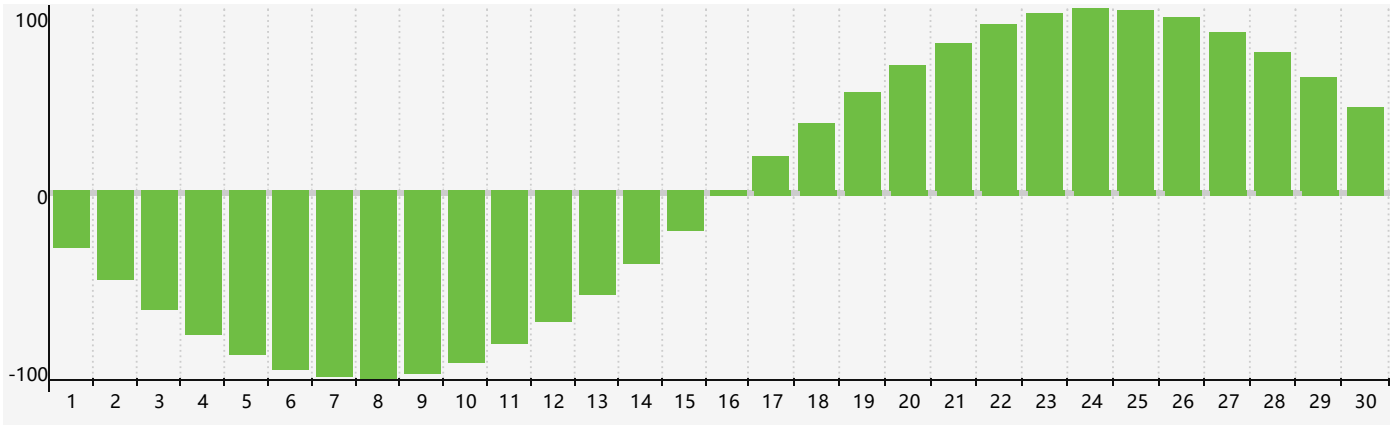

April 2021 Intellectual Biorhythm Charts

April 2021 Emotional Biorhythm Charts

April 2021 Physical Biorhythm Charts

April 2021

SUN	MON	TUE	WED	THU	FRI	SAT
28	29	30	31 <small>Intellectual</small>	1	2	3
4	5	6	7	8	9	10
11	12	13 <small>Physical</small>	14	15	16	17
18	19	20	21	22	23 <small>Emotional</small>	24
25	26	27	28	29	30	1