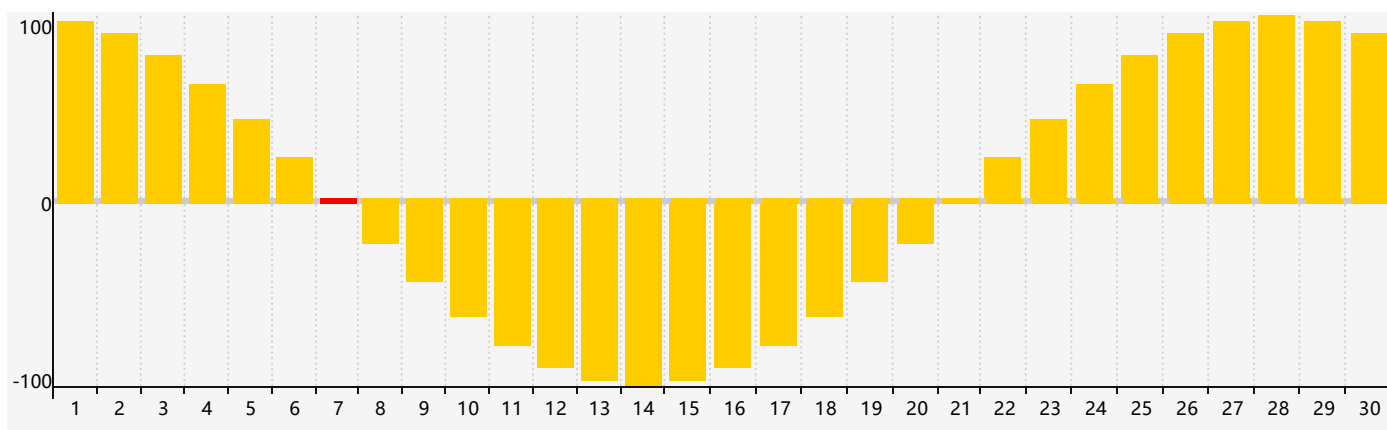

April 2021 Intellectual Biorhythm Charts

April 2021 Emotional Biorhythm Charts

April 2021 Physical Biorhythm Charts

April 2021

| SUN | MON | TUE | WED | THU | FRI | SAT |
|-----|--|---|--|-----|-----|-----|
| 28 | 29 | 30 | 31 | 1 | 2 | 3 |
| 4 | 5 | 6 Intellectual | 7 Emotional | 8 | 9 | 10 |
| 11 | 12 Physical | 13 | 14 | 15 | 16 | 17 |
| 18 | 19 | 20 | 21 | 22 | 23 | 24 |
| 25 | 26 | 27 | 28 | 29 | 30 | 1 |