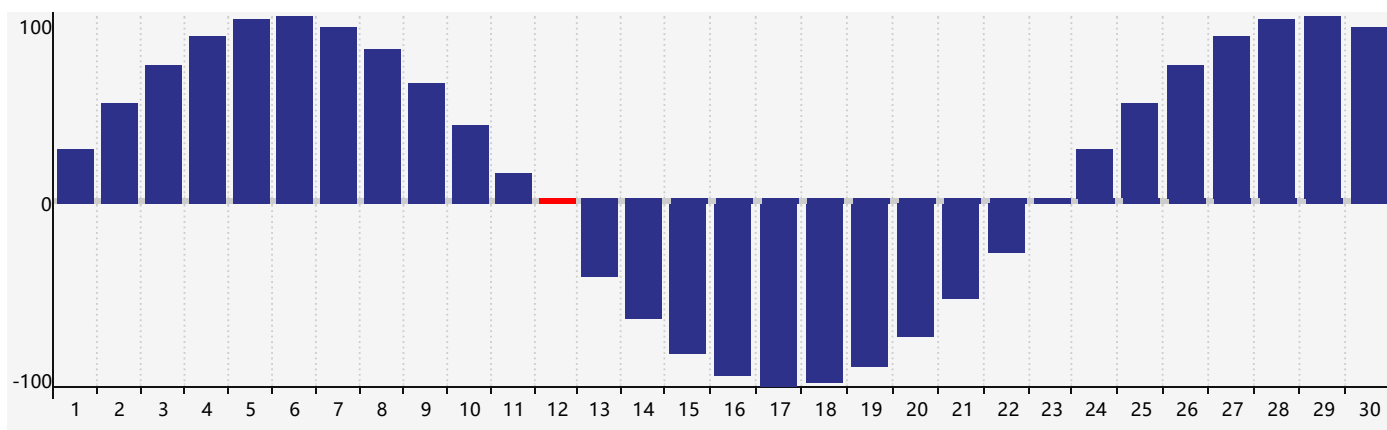

April 2021 Intellectual Biorhythm Charts

April 2021 Emotional Biorhythm Charts

April 2021 Physical Biorhythm Charts

April 2021

| SUN | MON | TUE | WED | THU | FRI | SAT |
|-----|--|---|--|-----|-----|-----|
| 28 | 29 | 30 | 31 | 1 | 2 | 3 |
| 4 | 5 | 6 Intellectual | 7 Emotional | 8 | 9 | 10 |
| 11 | 12 Physical | 13 | 14 | 15 | 16 | 17 |
| 18 | 19 | 20 | 21 | 22 | 23 | 24 |
| 25 | 26 | 27 | 28 | 29 | 30 | 1 |