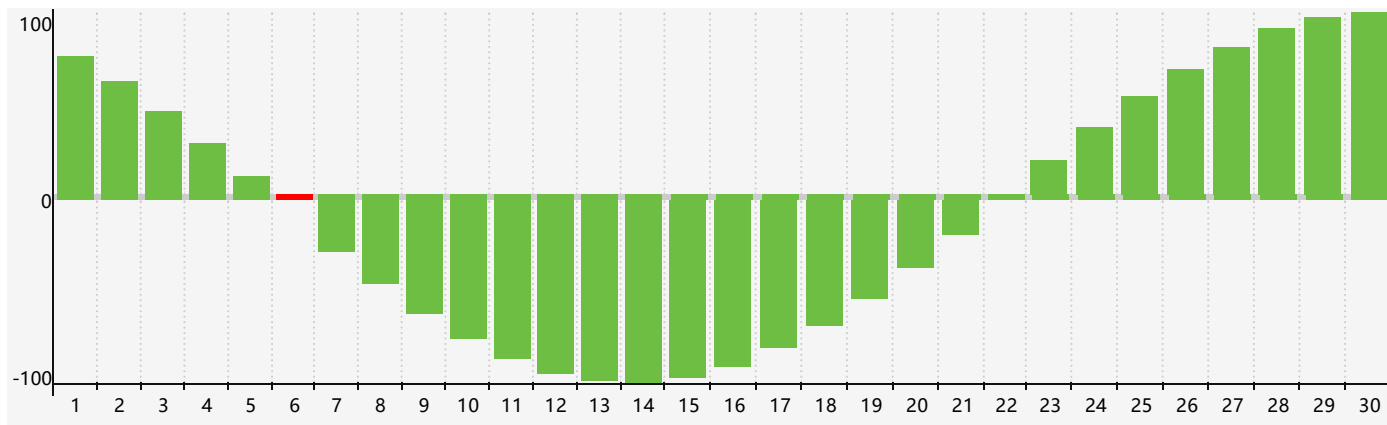

April 2021 Intellectual Biorhythm Charts

April 2021 Emotional Biorhythm Charts

April 2021 Physical Biorhythm Charts

April 2021

| SUN | MON | TUE | WED | THU | FRI | SAT |
|-----|--|---|--|-----|-----|-----|
| 28 | 29 | 30 | 31 | 1 | 2 | 3 |
| 4 | 5 | 6 Intellectual | 7 Emotional | 8 | 9 | 10 |
| 11 | 12 Physical | 13 | 14 | 15 | 16 | 17 |
| 18 | 19 | 20 | 21 | 22 | 23 | 24 |
| 25 | 26 | 27 | 28 | 29 | 30 | 1 |