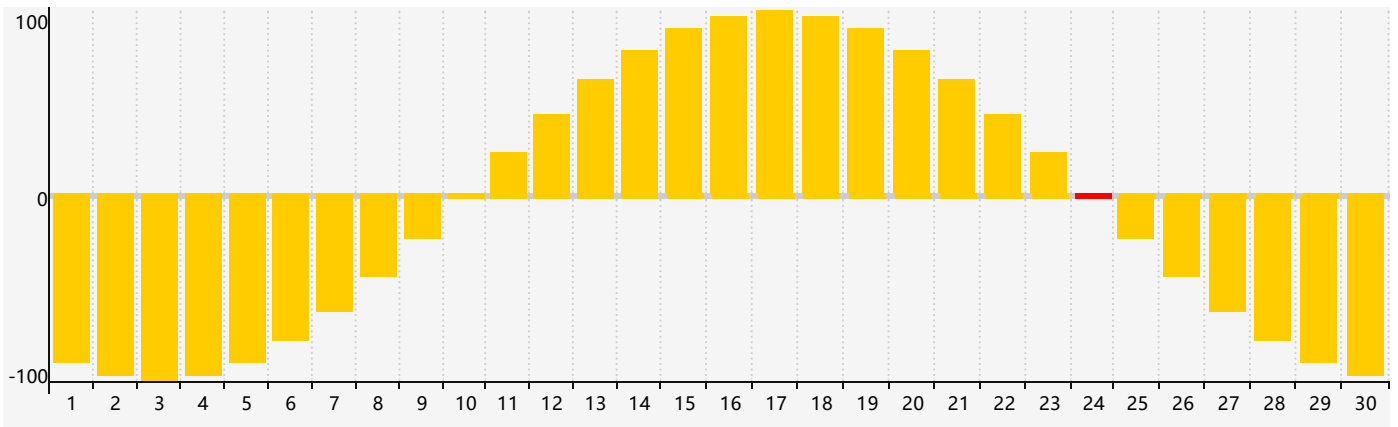

April 2021 Intellectual Biorhythm Charts

April 2021 Emotional Biorhythm Charts

April 2021 Physical Biorhythm Charts

April 2021

SUN	MON	TUE	WED	THU	FRI	SAT
28 	29 	30 	31 	1 	2 	3 
4 	5 	6 	7 	8 	9 	10 
11 	12 	13 Physical 	14 	15 	16 	17 
18 	19 	20 	21 	22 	23 	24 Emotional 
25 	26 Intellectual 	27 	28 	29 	30 	1 