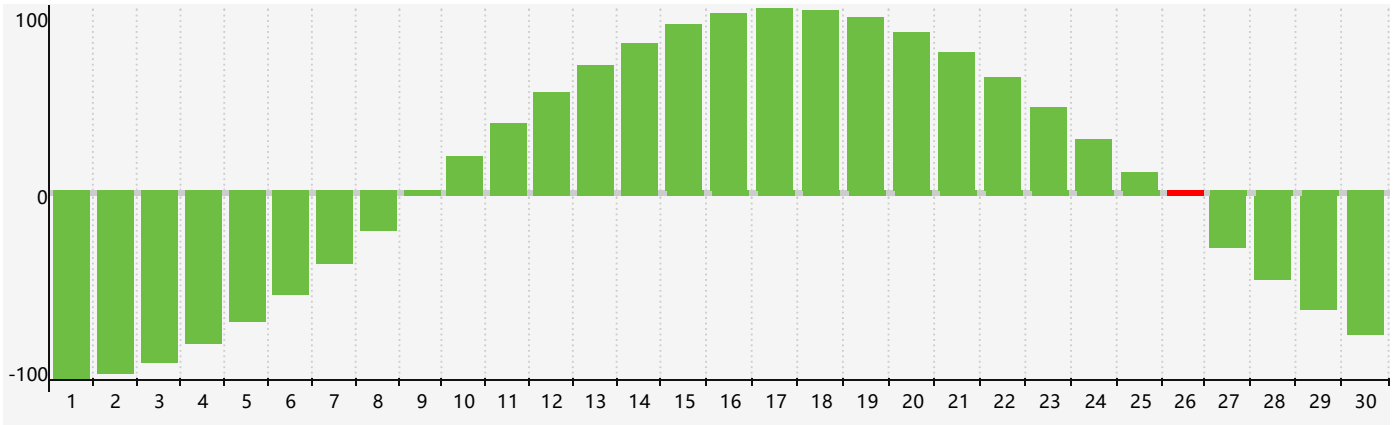

April 2021 Intellectual Biorhythm Charts

April 2021 Emotional Biorhythm Charts

April 2021 Physical Biorhythm Charts

April 2021

SUN	MON	TUE	WED	THU	FRI	SAT
28 	29 	30 	31 	1 	2 	3 
4 	5 	6 	7 	8 	9 	10 
11 	12 	13 Physical 	14 	15 	16 	17 
18 	19 	20 	21 	22 	23 	24 Emotional 
25 	26 Intellectual 	27 	28 	29 	30 	1 