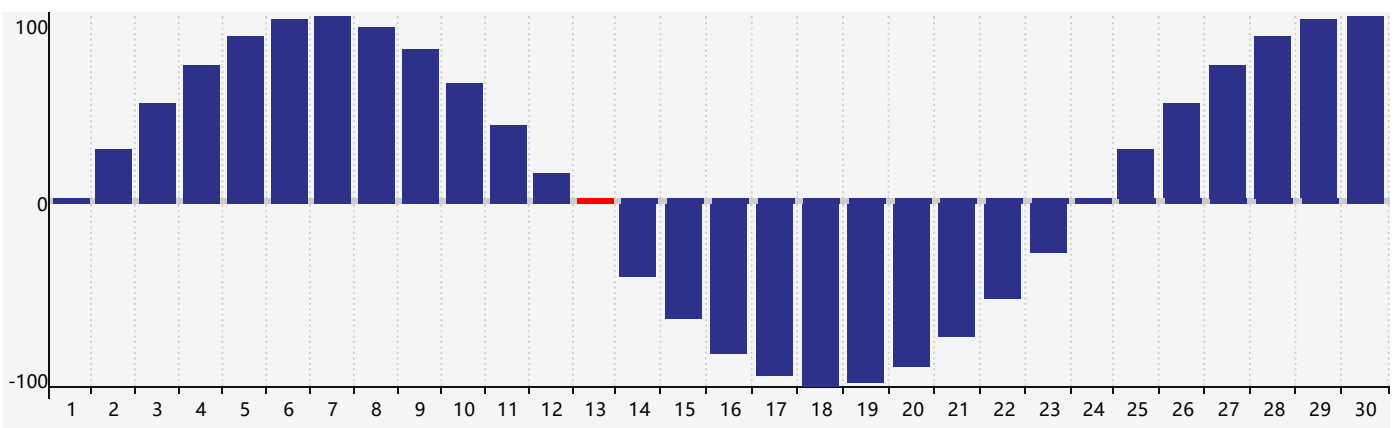

April 2021 Intellectual Biorhythm Charts

April 2021 Emotional Biorhythm Charts

April 2021 Physical Biorhythm Charts

April 2021

SUN	MON	TUE	WED	THU	FRI	SAT
28 	29 	30 	31 	1 	2 	3 
4 	5 	6 	7 	8 	9 	10 
11 	12 	13 Physical 	14 	15 	16 	17 
18 	19 	20 	21 	22 	23 	24 Emotional 
25 	26 Intellectual 	27 	28 	29 	30 	1 