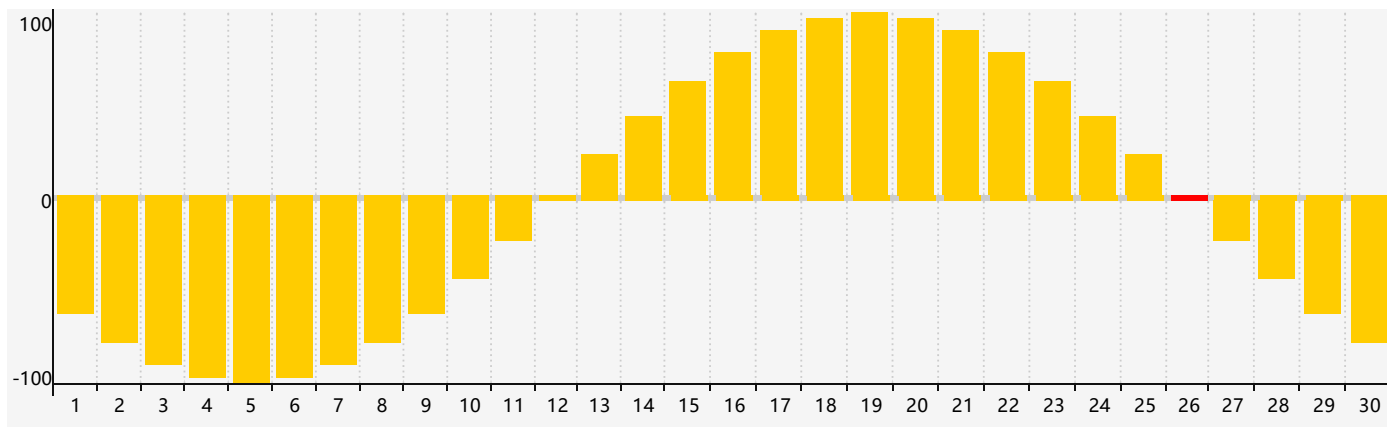

April 2021 Intellectual Biorhythm Charts

April 2021 Emotional Biorhythm Charts

April 2021 Physical Biorhythm Charts

April 2021

SUN	MON	TUE	WED	THU	FRI	SAT
28	29 Emotional	30	31	1	2 Physical	3
4	5	6	7	8	9	10
11	12	13	14	15	16	17
18	19	20	21 Intellectual	22	23	24
25 Physical	26 Emotional	27	28	29	30	1