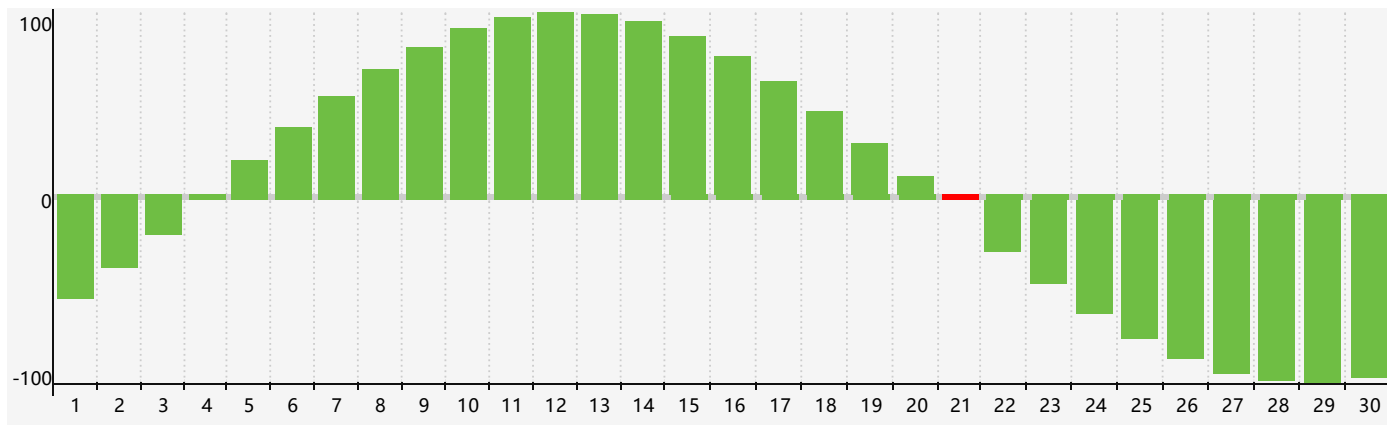

April 2021 Intellectual Biorhythm Charts

April 2021 Emotional Biorhythm Charts

April 2021 Physical Biorhythm Charts

April 2021

SUN	MON	TUE	WED	THU	FRI	SAT
28	29 Emotional	30	31	1	2 Physical	3
4	5	6	7	8	9	10
11	12	13	14	15	16	17
18	19	20	21 Intellectual	22	23	24
25 Physical	26 Emotional	27	28	29	30	1