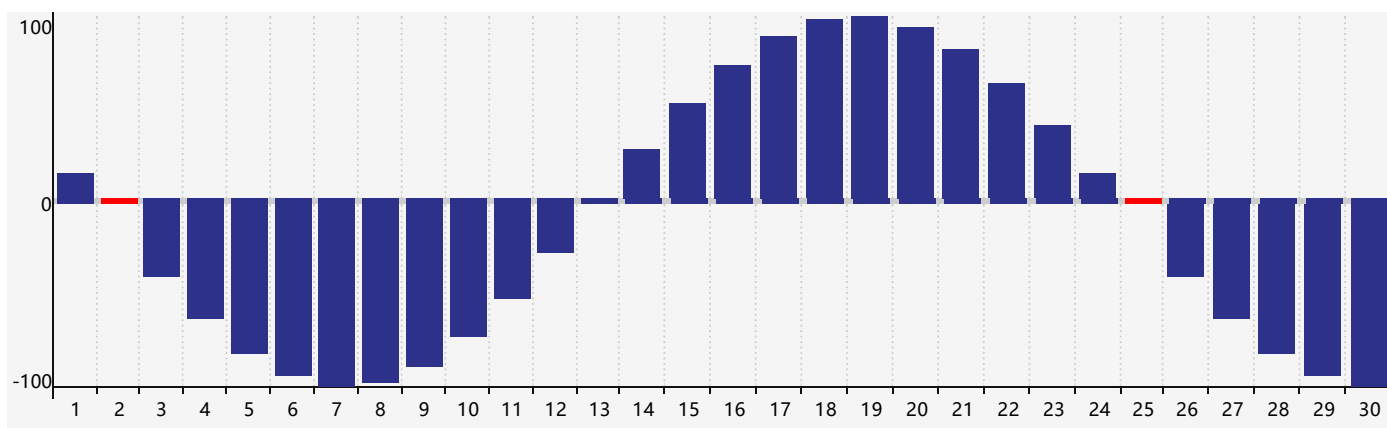

April 2021 Intellectual Biorhythm Charts

April 2021 Emotional Biorhythm Charts

April 2021 Physical Biorhythm Charts

April 2021

SUN	MON	TUE	WED	THU	FRI	SAT
28	29 Emotional	30	31	1	2 Physical	3
4	5	6	7	8	9	10
11	12	13	14	15	16	17
18	19	20	21 Intellectual	22	23	24
25 Physical	26 Emotional	27	28	29	30	1