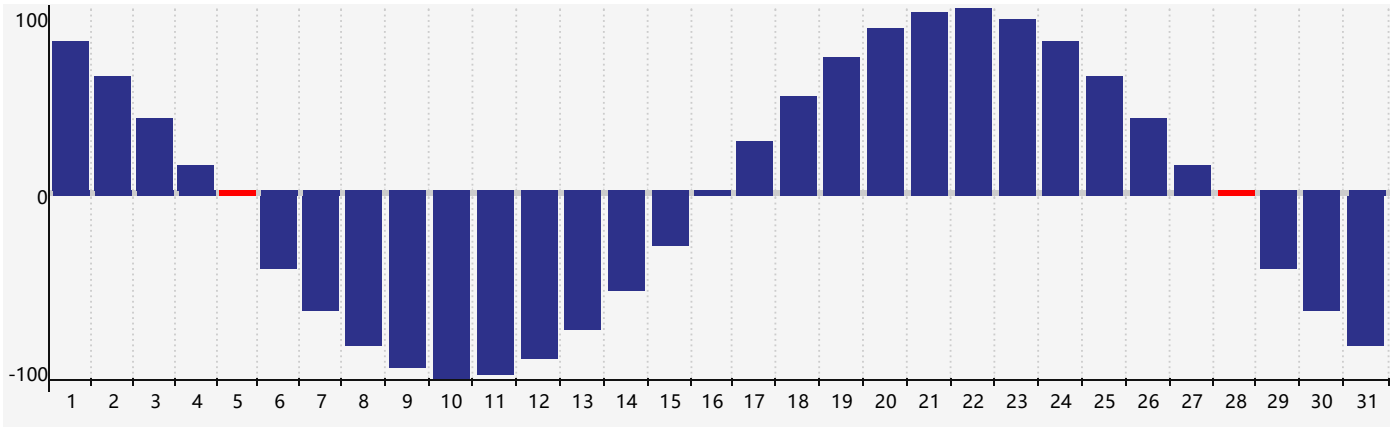

## May 2021 Physical Biorhythm Charts

# May 2021

SUN	MON	TUE	WED	THU	FRI	SAT
25	26	27	28	29	30	1
2	3	4	5 <small>Physical</small>	6	7	8
9	10	11	12	13	14	15
16	17	18	19	20	21	22
23	24	25	26	27	28 <small>Physical</small>	29
30	31	1	2	3	4	5