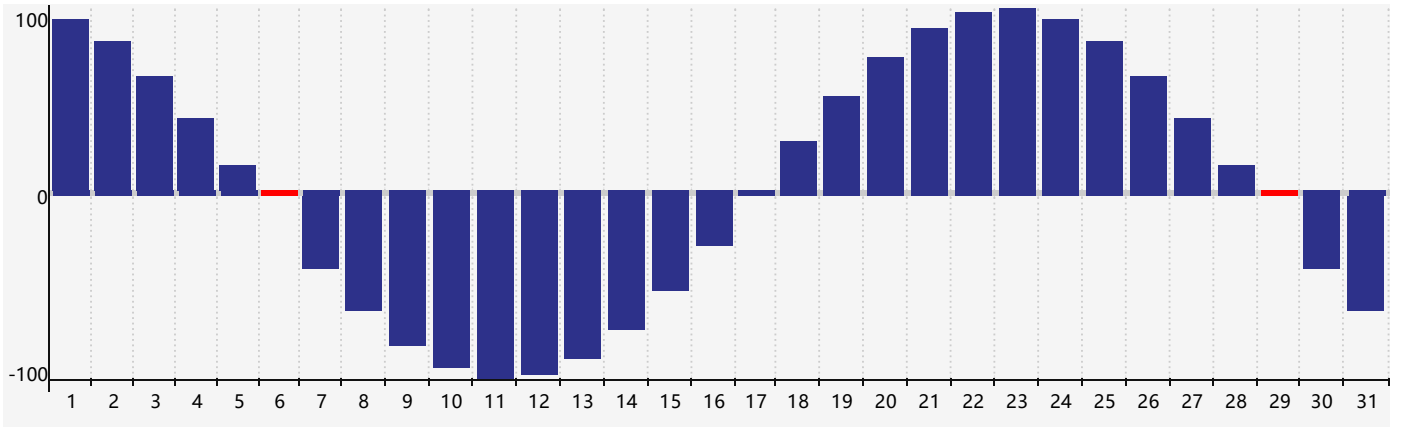

May 2021 Physical Biorhythm Charts

May 2021

SUN	MON	TUE	WED	THU	FRI	SAT
25	26	27	28	29	30	1
2	3	4	5	6 <small>Physical</small>	7	8
9	10	11	12	13	14	15
16	17	18	19	20	21	22
23	24	25	26	27	28	29 <small>Physical</small>
30	31	1	2	3	4	5