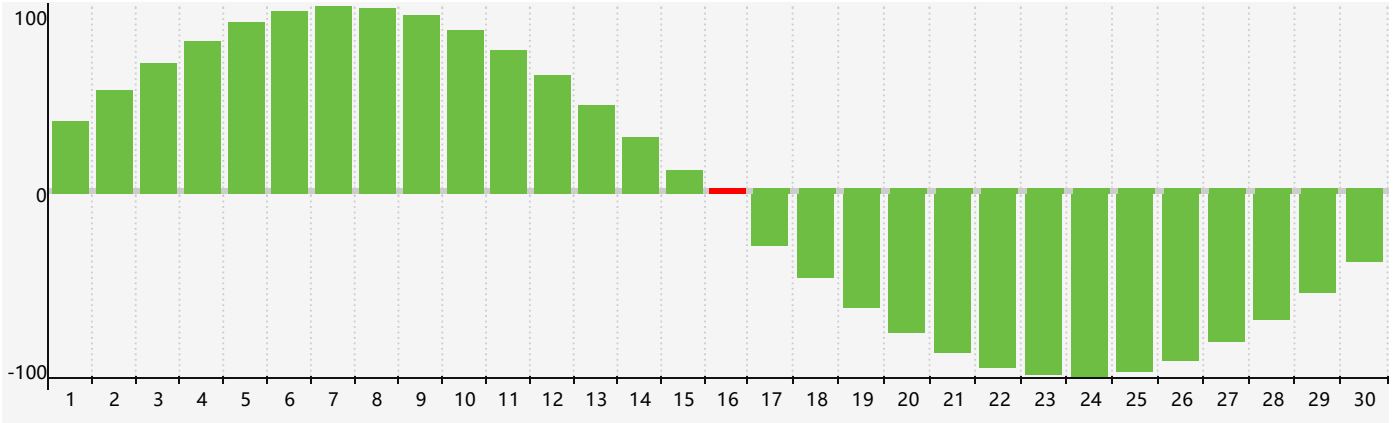

June 2021 Intellectual Biorhythm Charts

June 2021 Emotional Biorhythm Charts

June 2021 Physical Biorhythm Charts

June 2021

SUN	MON	TUE	WED	THU	FRI	SAT
30	31	1	2 Physical	3	4	5
6	7	8	9	10	11	12
13	14	15	16 Intellectual	17	18	19
20	21	22	23	24 Emotional	25 Physical	26
27	28	29	30	1	2	3