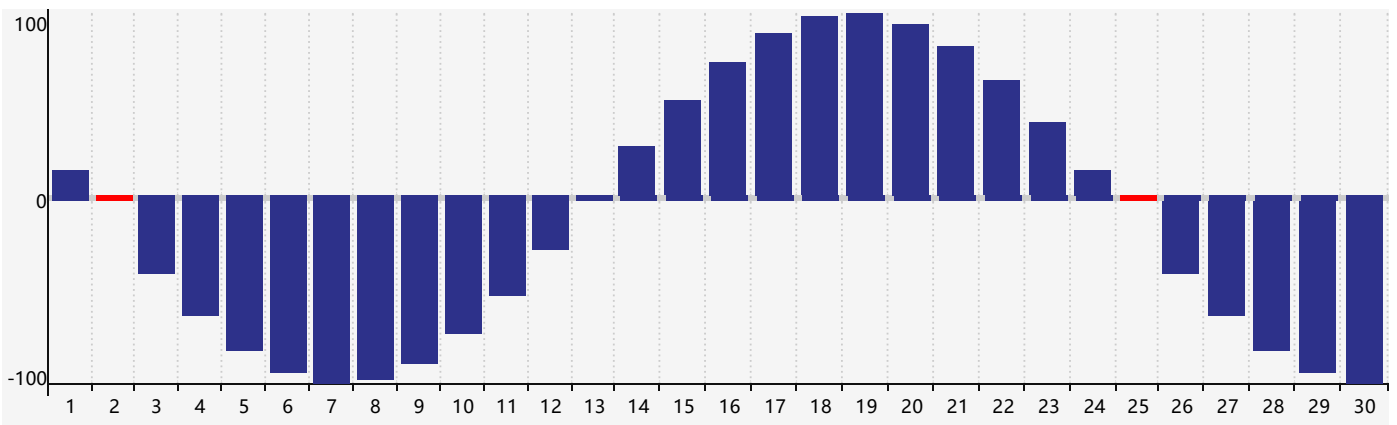

June 2021 Intellectual Biorhythm Charts

June 2021 Emotional Biorhythm Charts

June 2021 Physical Biorhythm Charts

June 2021

SUN	MON	TUE	WED	THU	FRI	SAT
30	31	1	2 Physical	3	4	5
6	7	8	9	10	11	12
13	14	15	16 Intellectual	17	18	19
20	21	22	23	24 Emotional	25 Physical	26
27	28	29	30	1	2	3