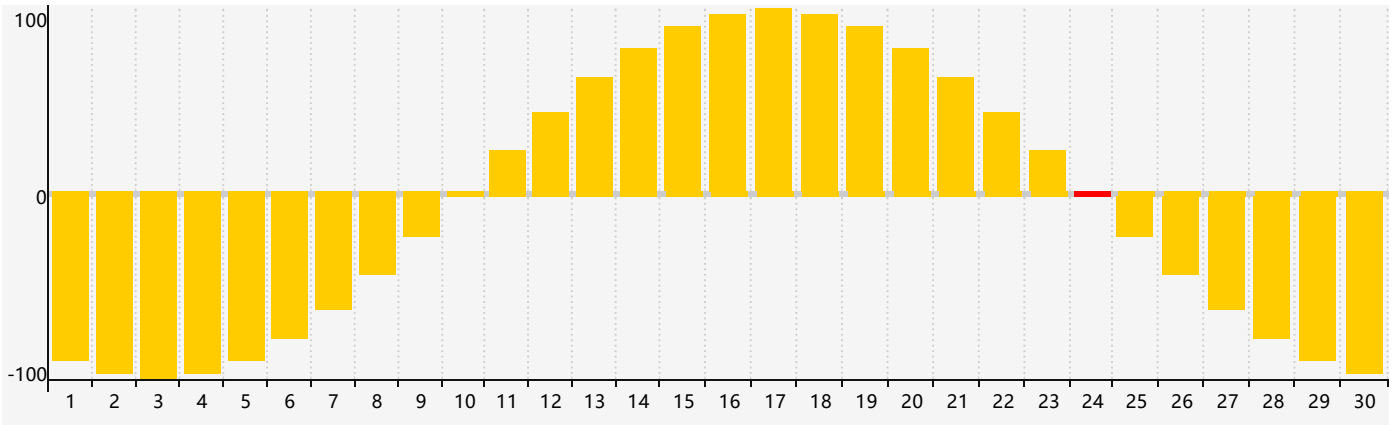

June 2021 Intellectual Biorhythm Charts

June 2021 Emotional Biorhythm Charts

June 2021 Physical Biorhythm Charts

June 2021

SUN	MON	TUE	WED	THU	FRI	SAT
30	31	1	2 Physical	3	4	5
6	7	8	9	10	11	12
13	14	15	16 Intellectual	17	18	19
20	21	22	23	24 Emotional	25 Physical	26
27	28	29	30	1	2	3