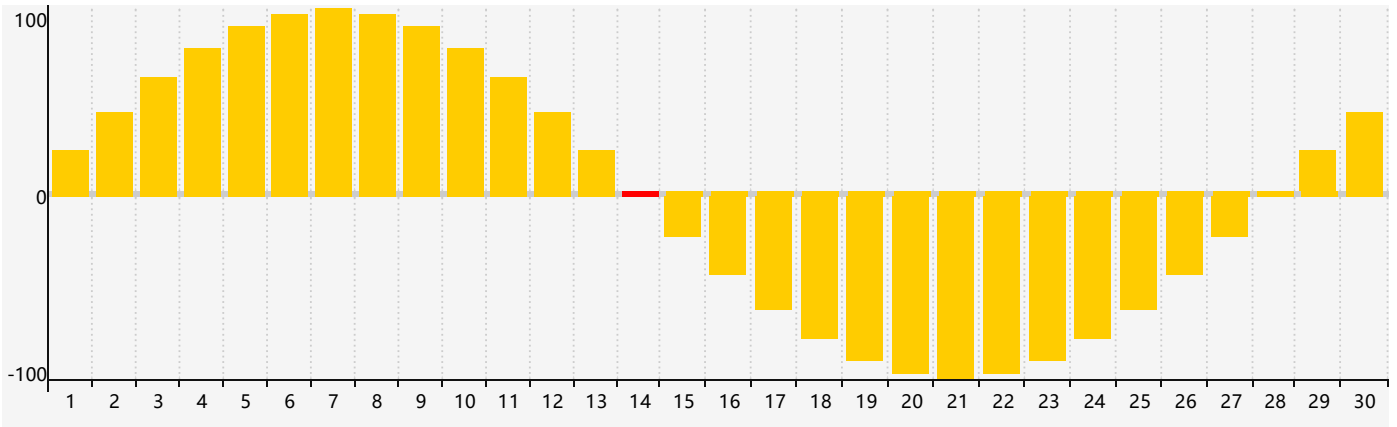

June 2021 Intellectual Biorhythm Charts

June 2021 Emotional Biorhythm Charts

June 2021 Physical Biorhythm Charts

June 2021

SUN	MON	TUE	WED	THU	FRI	SAT
30	31	1	2	3 Intellectual	4	5
6	7	8	9	10	11	12
13	14 Emotional	15	16	17	18	19
20 Physical	21	22	23	24	25	26
27	28	29	30	1	2	3