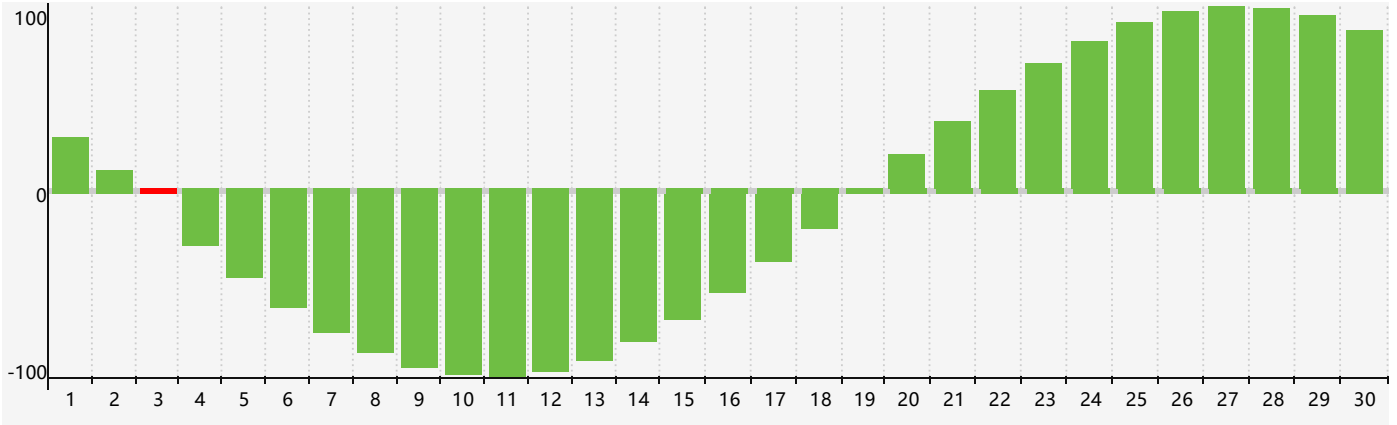

June 2021 Intellectual Biorhythm Charts

June 2021 Emotional Biorhythm Charts

June 2021 Physical Biorhythm Charts

June 2021

SUN	MON	TUE	WED	THU	FRI	SAT
30	31	1	2	3 Intellectual	4	5
6	7	8	9	10	11	12
13	14 Emotional	15	16	17	18	19
20 Physical	21	22	23	24	25	26
27	28	29	30	1	2	3