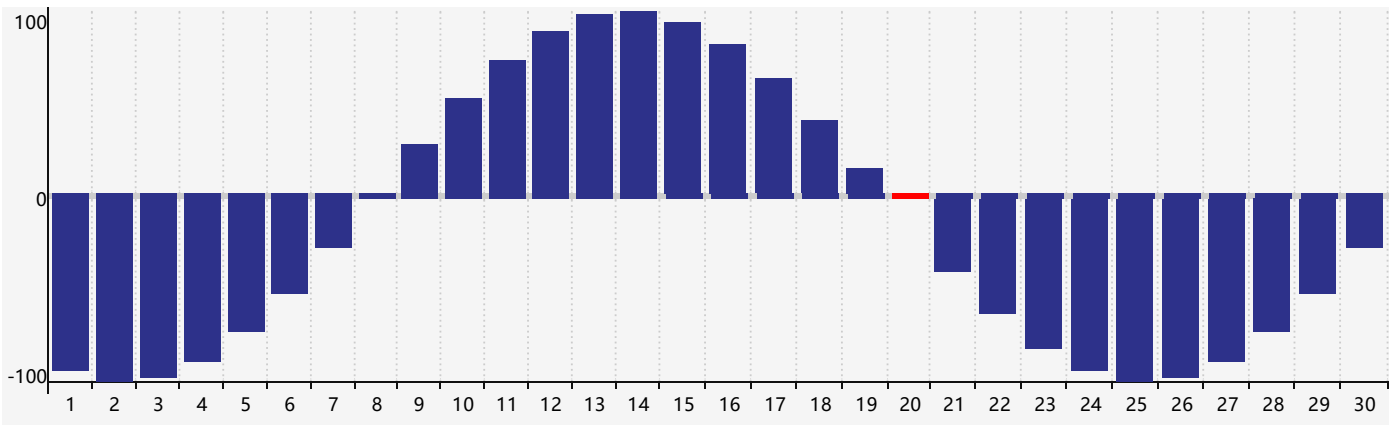

June 2021 Intellectual Biorhythm Charts

June 2021 Emotional Biorhythm Charts

June 2021 Physical Biorhythm Charts

June 2021

SUN	MON	TUE	WED	THU	FRI	SAT
30	31	1	2	3 Intellectual	4	5
6	7	8	9	10	11	12
13	14 Emotional	15	16	17	18	19
20 Physical	21	22	23	24	25	26
27	28	29	30	1	2	3