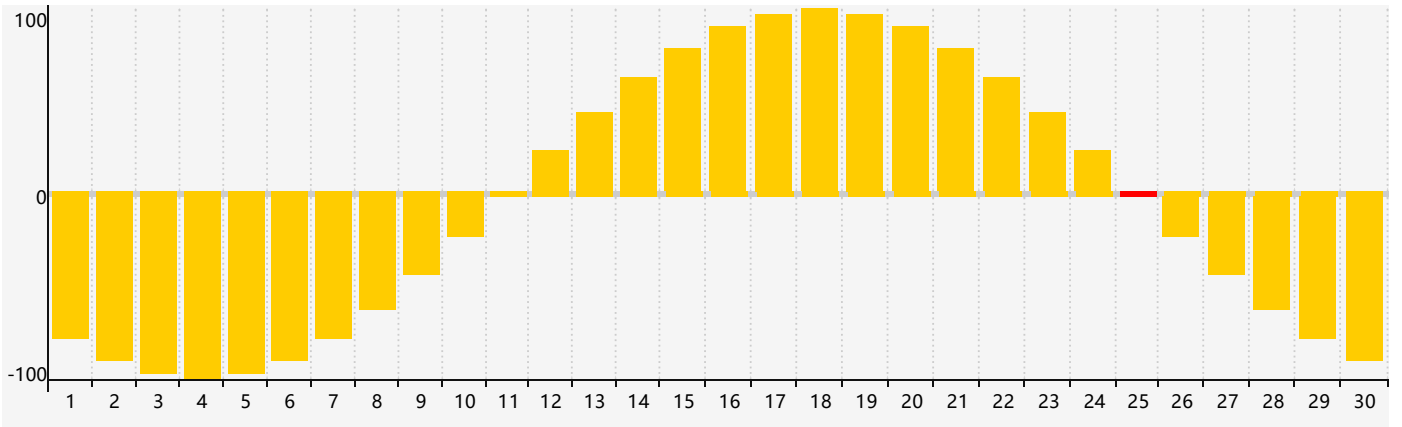

June 2021 Intellectual Biorhythm Charts

June 2021 Emotional Biorhythm Charts

June 2021 Physical Biorhythm Charts

June 2021

SUN	MON	TUE	WED	THU	FRI	SAT
30 Physical	31	1	2	3	4	5
6 Intellectual	7	8	9	10	11	12
13	14	15	16	17	18	19
20	21	22 Physical	23	24	25 Emotional	26
27	28	29	30	1	2	3