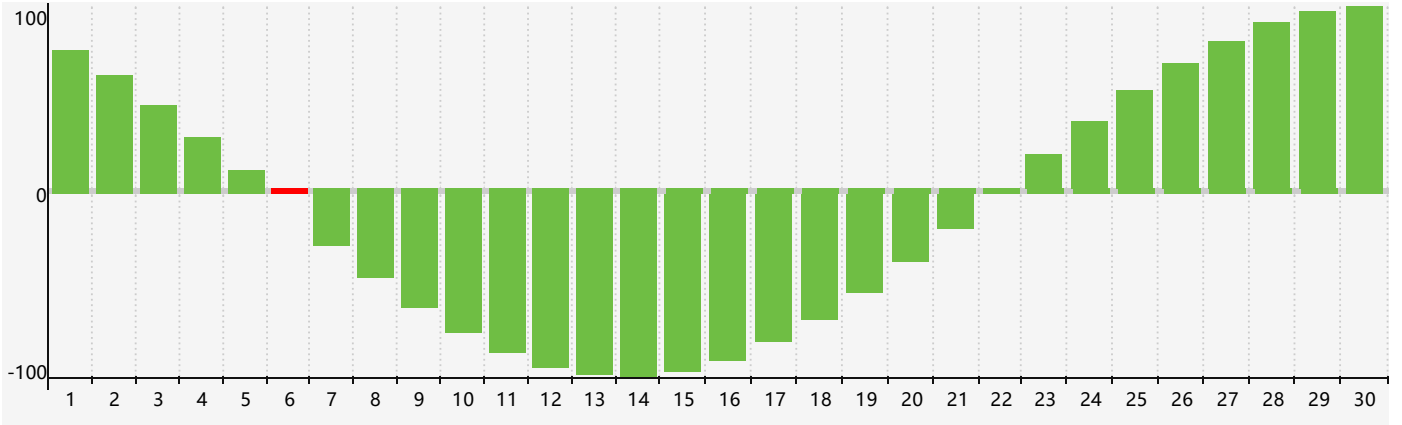

June 2021 Intellectual Biorhythm Charts

June 2021 Emotional Biorhythm Charts

June 2021 Physical Biorhythm Charts

June 2021

SUN	MON	TUE	WED	THU	FRI	SAT
30 Physical	31	1	2	3	4	5
6 Intellectual	7	8	9	10	11	12
13	14	15	16	17	18	19
20	21	22 Physical	23	24	25 Emotional	26
27	28	29	30	1	2	3