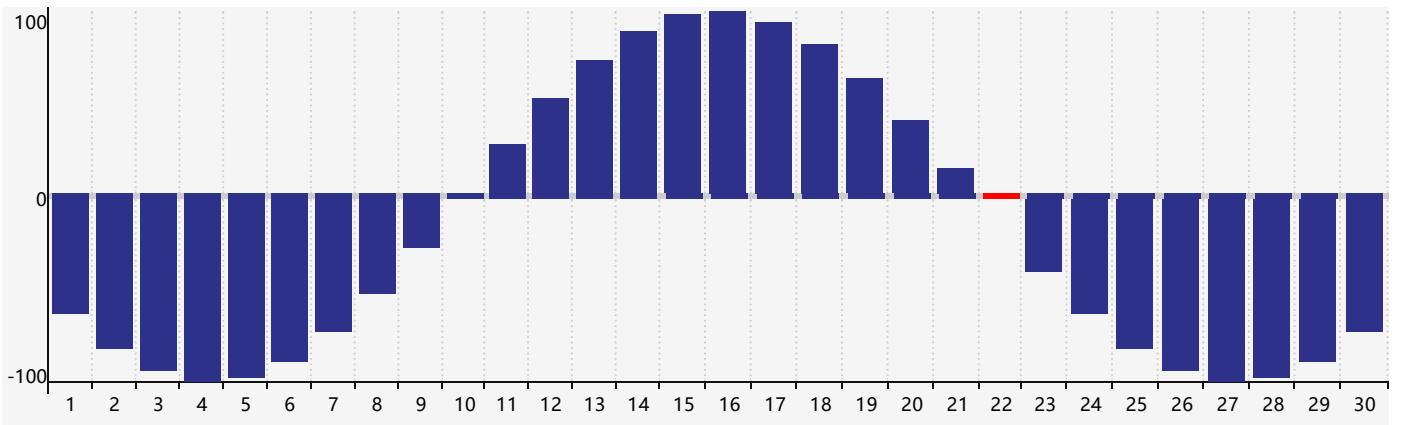

June 2021 Intellectual Biorhythm Charts

June 2021 Emotional Biorhythm Charts

June 2021 Physical Biorhythm Charts

June 2021

SUN	MON	TUE	WED	THU	FRI	SAT
30 Physical	31	1	2	3	4	5
6 Intellectual	7	8	9	10	11	12
13	14	15	16	17	18	19
20	21	22 Physical	23	24	25 Emotional	26
27	28	29	30	1	2	3