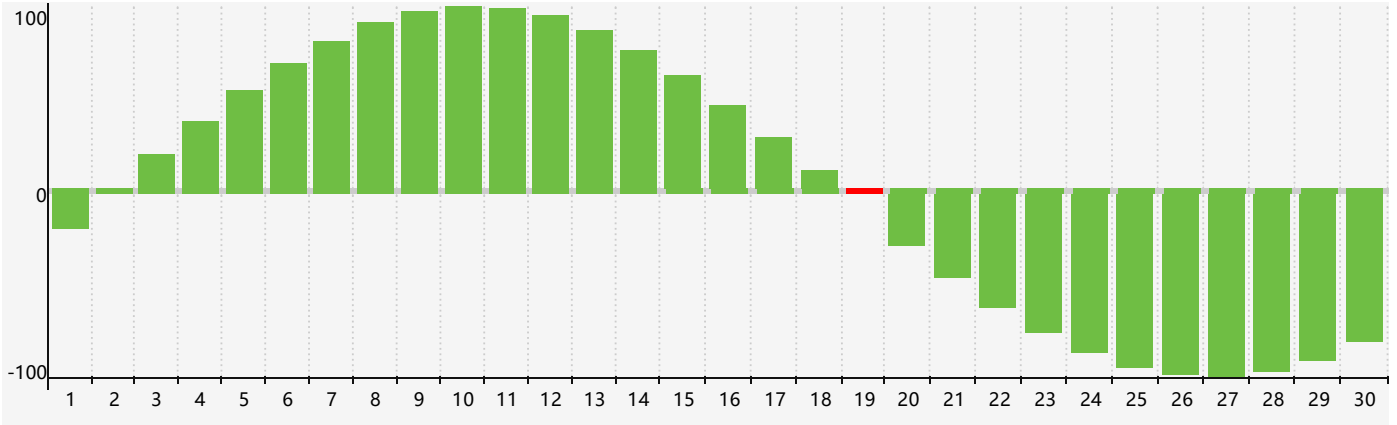

June 2021 Intellectual Biorhythm Charts

June 2021 Emotional Biorhythm Charts

June 2021 Physical Biorhythm Charts

June 2021

SUN	MON	TUE	WED	THU	FRI	SAT
30	31	1	2	3	4	5
6	7	8 Physical	9	10	11	12
13	14	15	16	17	18	19 Intellectual
20	21	22	23	24	25 Emotional	26
27	28	29	30	1 Physical	2	3