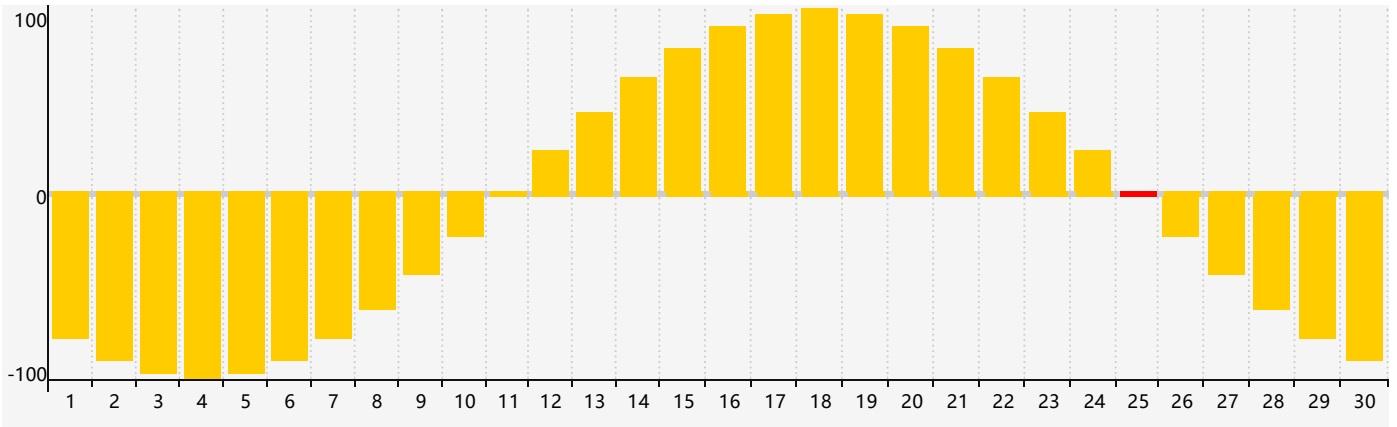

June 2021 Intellectual Biorhythm Charts

June 2021 Emotional Biorhythm Charts

June 2021 Physical Biorhythm Charts

June 2021

SUN	MON	TUE	WED	THU	FRI	SAT
30	31	1	2	3	4	5
6	7	8 Physical	9	10	11	12
13	14	15	16	17	18	19 Intellectual
20	21	22	23	24	25 Emotional	26
27	28	29	30	1 Physical	2	3