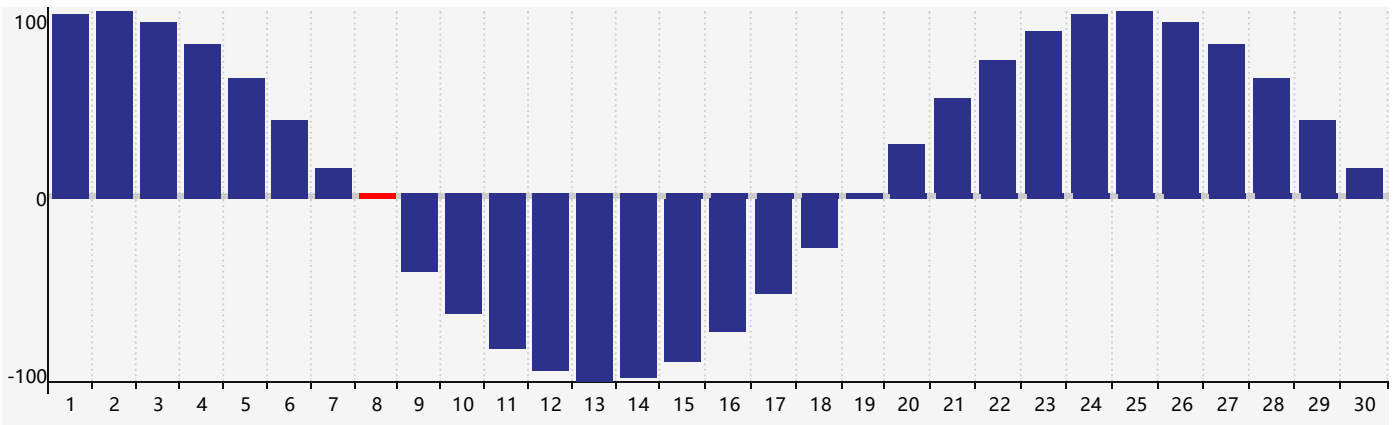

June 2021 Intellectual Biorhythm Charts

June 2021 Emotional Biorhythm Charts

June 2021 Physical Biorhythm Charts

June 2021

SUN	MON	TUE	WED	THU	FRI	SAT
30	31	1	2	3	4	5
6	7	8 Physical	9	10	11	12
13	14	15	16	17	18	19 Intellectual
20	21	22	23	24	25 Emotional	26
27	28	29	30	1 Physical	2	3