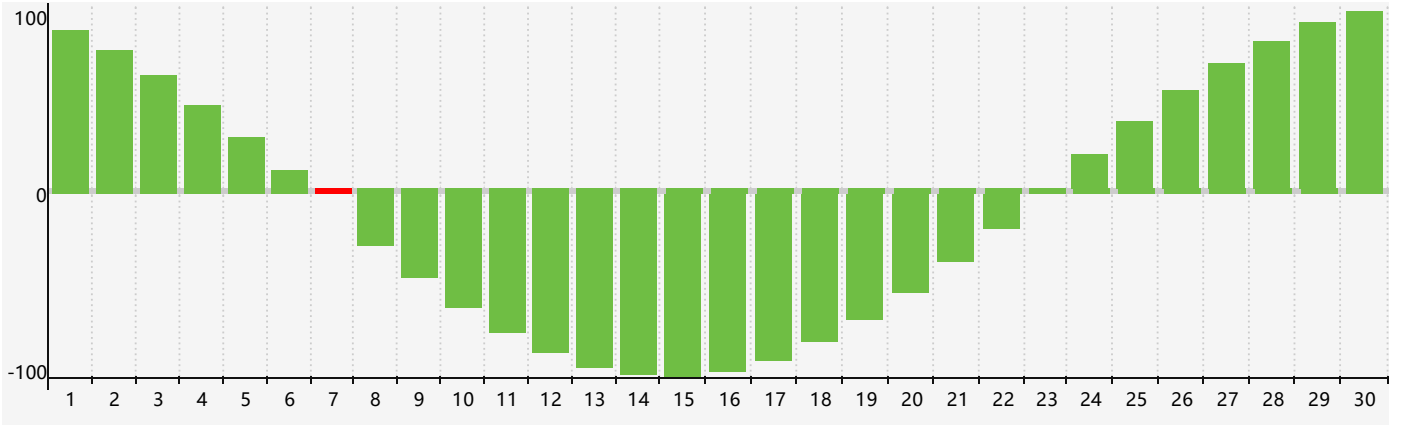

June 2021 Intellectual Biorhythm Charts

June 2021 Emotional Biorhythm Charts

June 2021 Physical Biorhythm Charts

June 2021

SUN	MON	TUE	WED	THU	FRI	SAT
30 	31 	1 	2 	3 	4 	5 
6 	7 Intellectual 	8 Physical 	9 	10 Emotional 	11 	12 
13 	14 	15 	16 	17 	18 	19 
20 	21 	22 	23 	24 	25 	26 
27 	28 	29 	30 	1 Physical 	2 	3 