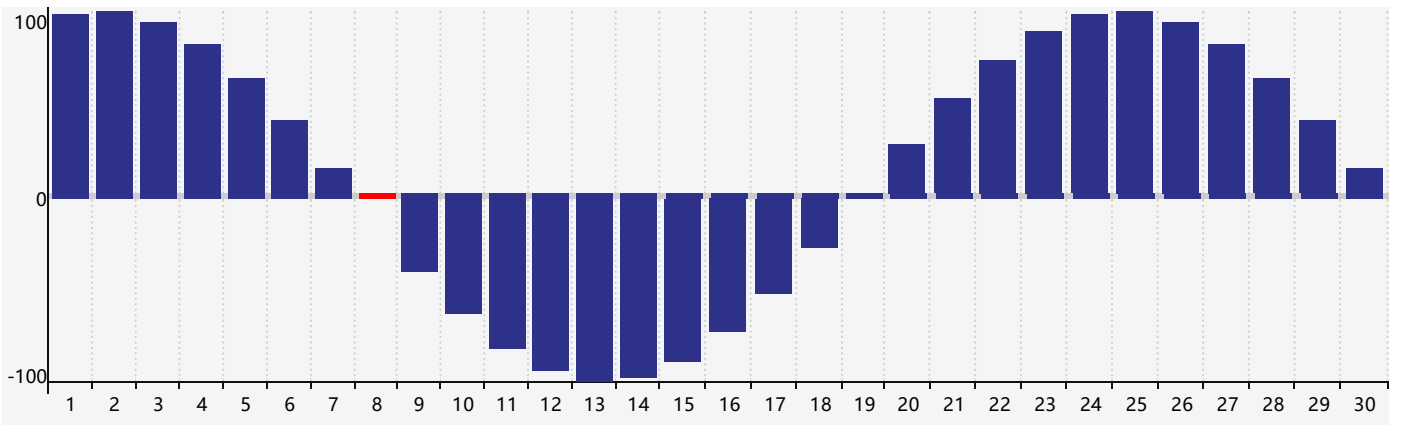

June 2021 Intellectual Biorhythm Charts

June 2021 Emotional Biorhythm Charts

June 2021 Physical Biorhythm Charts

June 2021

SUN	MON	TUE	WED	THU	FRI	SAT
30 	31 	1 	2 	3 	4 	5 
6 	7 Intellectual 	8 Physical 	9 	10 Emotional 	11 	12 
13 	14 	15 	16 	17 	18 	19 
20 	21 	22 	23 	24 	25 	26 
27 	28 	29 	30 	1 Physical 	2 	3 