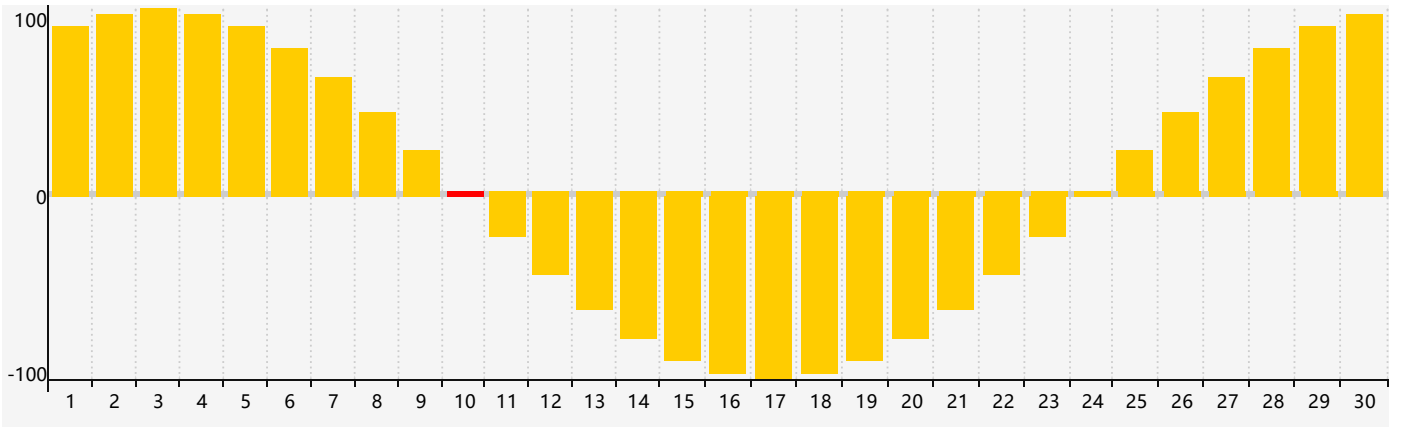

June 2021 Intellectual Biorhythm Charts

June 2021 Emotional Biorhythm Charts

June 2021 Physical Biorhythm Charts

June 2021

SUN	MON	TUE	WED	THU	FRI	SAT
30 	31 	1 	2 	3 	4 	5 
6 	7 Intellectual 	8 Physical 	9 	10 Emotional 	11 	12 
13 	14 	15 	16 	17 	18 	19 
20 	21 	22 	23 	24 	25 	26 
27 	28 	29 	30 	1 Physical 	2 	3 