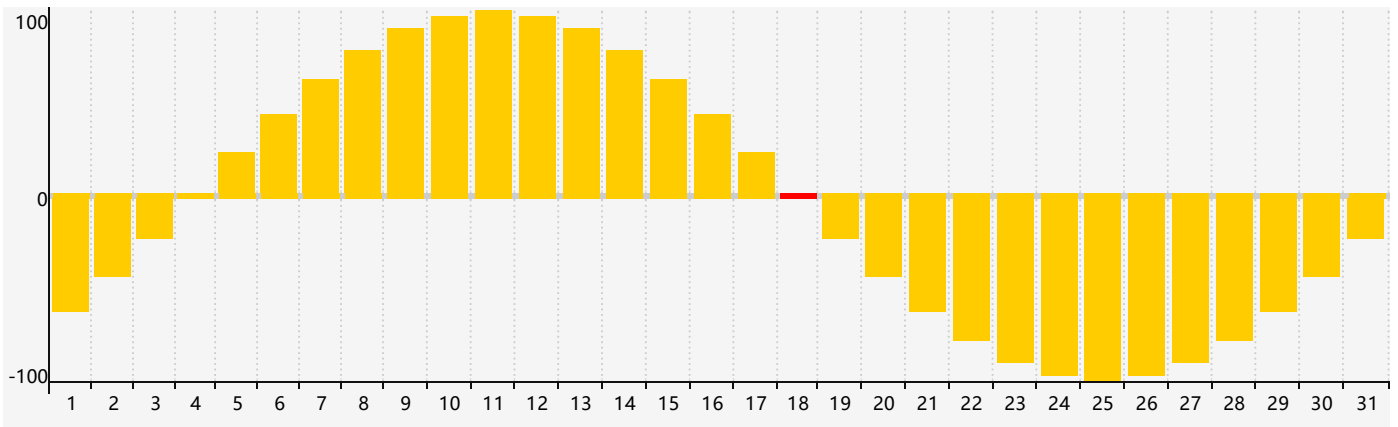

July 2021 Intellectual Biorhythm Charts

July 2021 Emotional Biorhythm Charts

July 2021 Physical Biorhythm Charts

July 2021

SUN	MON	TUE	WED	THU	FRI	SAT
27	28	29	30 <small>Physical</small>	1	2	3
4	5	6	7	8	9	10
11	12	13	14	15	16	17
18 <small>Emotional</small>	19	20	21	22	23 <small>Physical</small>	24
25	26	27	28	29 <small>Intellectual</small>	30	31