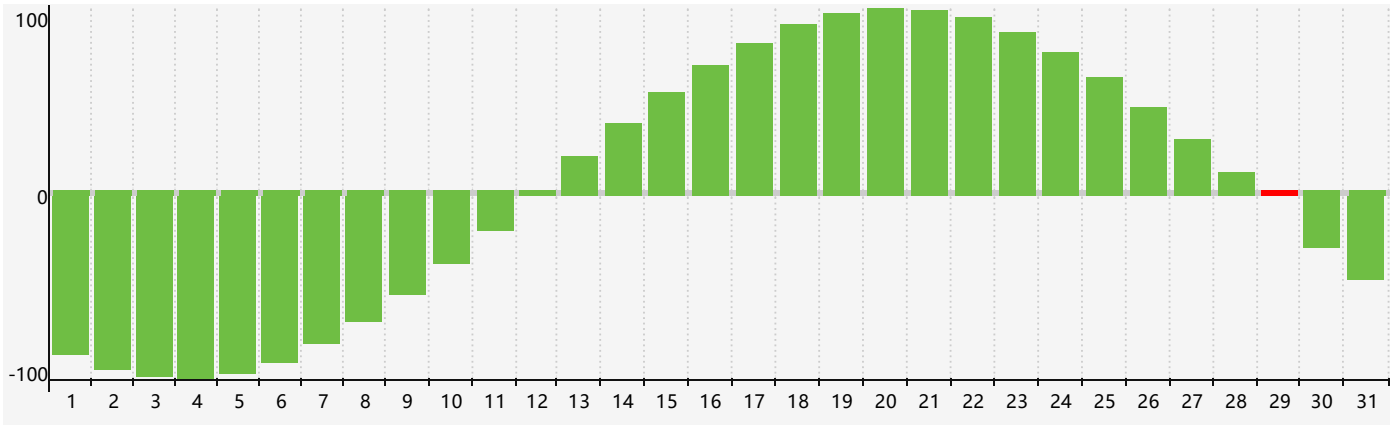

July 2021 Intellectual Biorhythm Charts

July 2021 Emotional Biorhythm Charts

July 2021 Physical Biorhythm Charts

July 2021

SUN	MON	TUE	WED	THU	FRI	SAT
27	28	29	30 <small>Physical</small>	1	2	3
4	5	6	7	8	9	10
11	12	13	14	15	16	17
18 <small>Emotional</small>	19	20	21	22	23 <small>Physical</small>	24
25	26	27	28	29 <small>Intellectual</small>	30	31