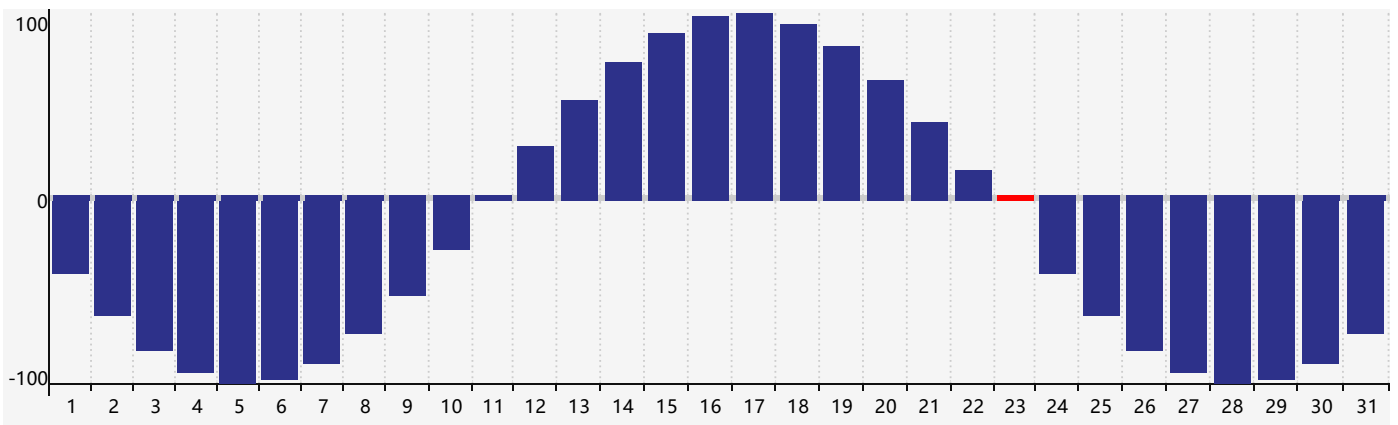

July 2021 Intellectual Biorhythm Charts

July 2021 Emotional Biorhythm Charts

July 2021 Physical Biorhythm Charts

July 2021

SUN	MON	TUE	WED	THU	FRI	SAT
27	28	29	30 <small>Physical</small>	1	2	3
4	5	6	7	8	9	10
11	12	13	14	15	16	17
18 <small>Emotional</small>	19	20	21	22	23 <small>Physical</small>	24
25	26	27	28	29 <small>Intellectual</small>	30	31