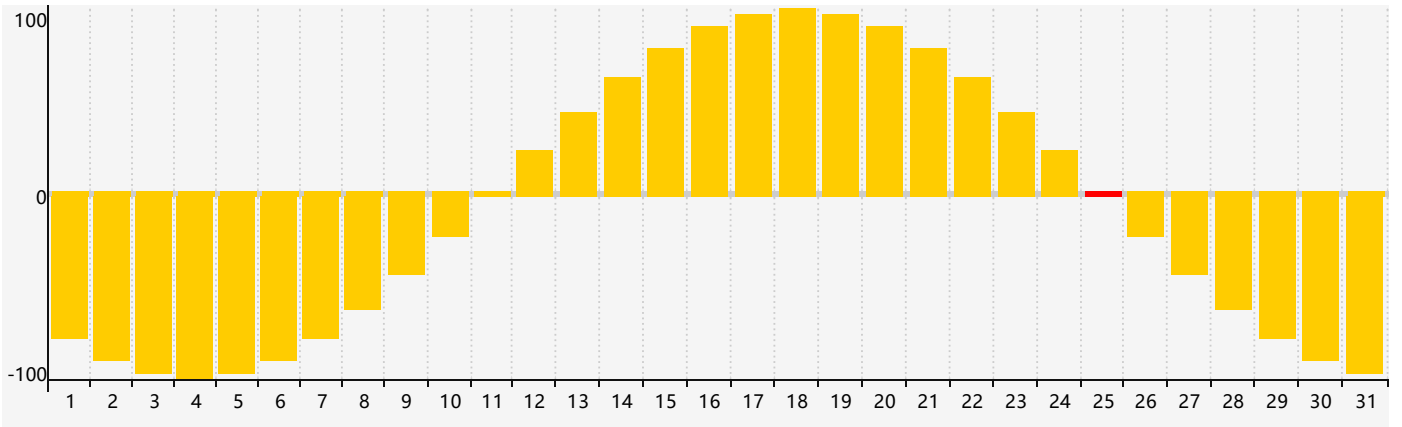

July 2021 Intellectual Biorhythm Charts

July 2021 Emotional Biorhythm Charts

July 2021 Physical Biorhythm Charts

July 2021

SUN	MON	TUE	WED	THU	FRI	SAT
27 Emotional	28	29	30	1	2	3
4	5	6 Intellectual	7	8	9	10
11	12	13	14	15	16	17
18 Physical	19	20	21	22	23	24
25 Emotional	26	27	28	29	30	31