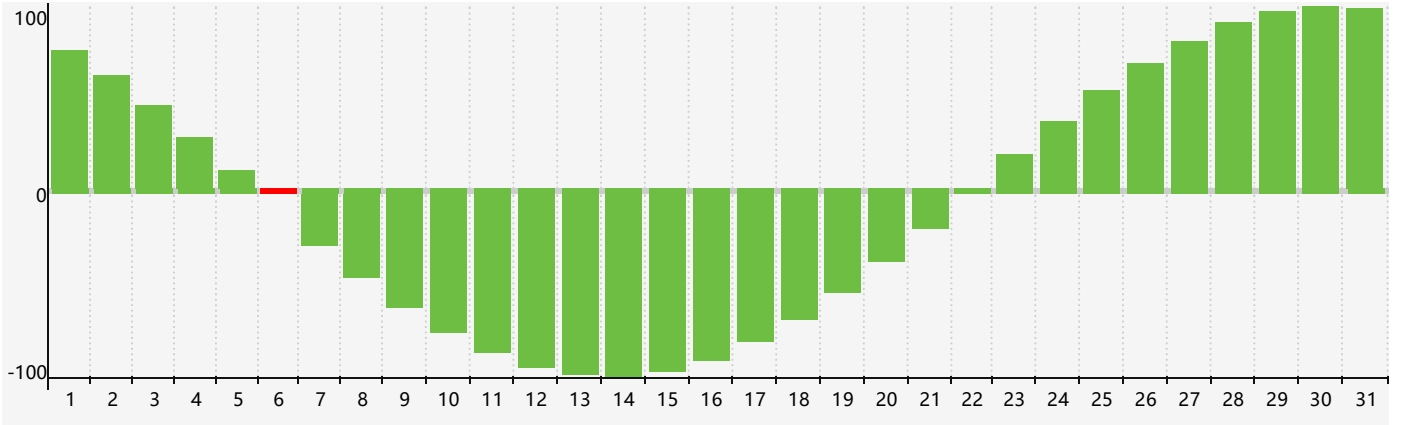

July 2021 Intellectual Biorhythm Charts

July 2021 Emotional Biorhythm Charts

July 2021 Physical Biorhythm Charts

July 2021

SUN	MON	TUE	WED	THU	FRI	SAT
27 Emotional	28	29	30	1	2	3
4	5	6 Intellectual	7	8	9	10
11	12	13	14	15	16	17
18 Physical	19	20	21	22	23	24
25 Emotional	26	27	28	29	30	31