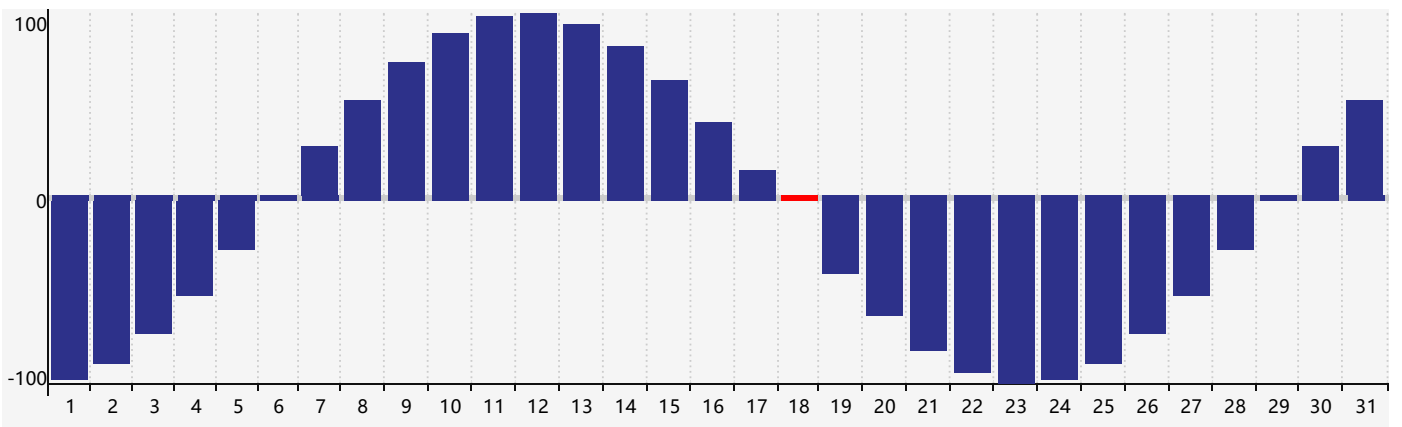

July 2021 Intellectual Biorhythm Charts

July 2021 Emotional Biorhythm Charts

July 2021 Physical Biorhythm Charts

July 2021

SUN	MON	TUE	WED	THU	FRI	SAT
27 Emotional	28	29	30	1	2	3
4	5	6 Intellectual	7	8	9	10
11	12	13	14	15	16	17
18 Physical	19	20	21	22	23	24
25 Emotional	26	27	28	29	30	31