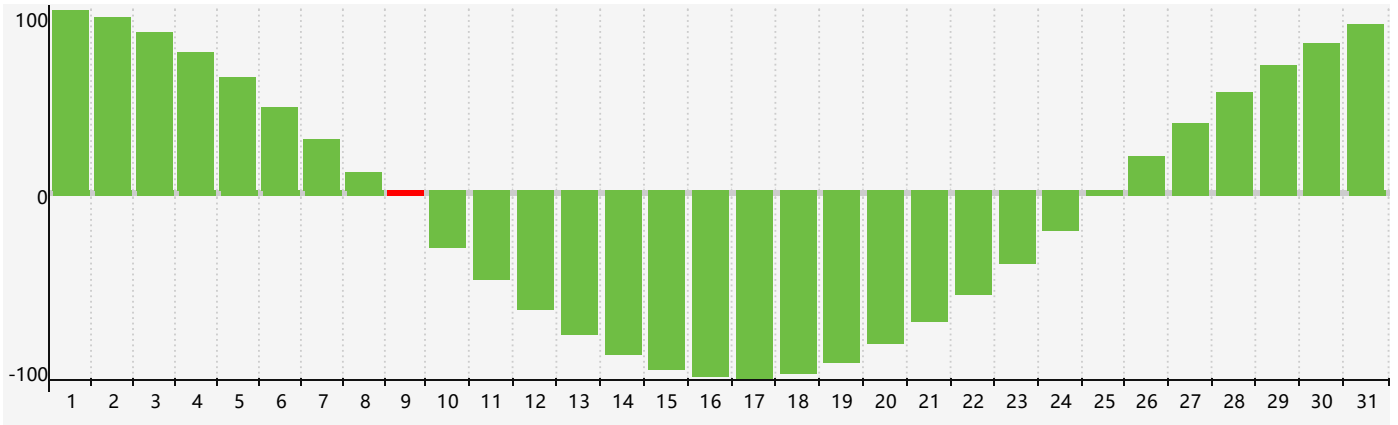

July 2021 Intellectual Biorhythm Charts

July 2021 Emotional Biorhythm Charts

July 2021 Physical Biorhythm Charts

July 2021

SUN	MON	TUE	WED	THU	FRI	SAT
27	28	29	30	1	2	3
4	5	6	7	8	9 <small>Intellectual</small>	10
11	12	13	14	15 <small>Physical</small>	16	17
18	19	20	21	22	23 <small>Emotional</small>	24
25	26	27	28	29	30	31