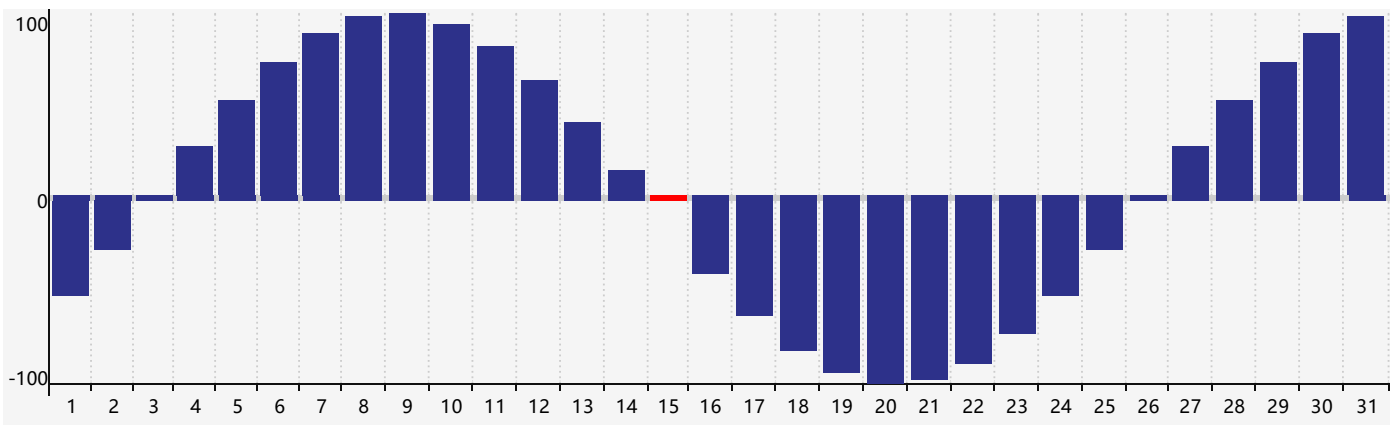

July 2021 Intellectual Biorhythm Charts

July 2021 Emotional Biorhythm Charts

July 2021 Physical Biorhythm Charts

July 2021

SUN	MON	TUE	WED	THU	FRI	SAT
27	28	29	30	1	2	3
4	5	6	7	8	9 <small>Intellectual</small>	10
11	12	13	14	15 <small>Physical</small>	16	17
18	19	20	21	22	23 <small>Emotional</small>	24
25	26	27	28	29	30	31