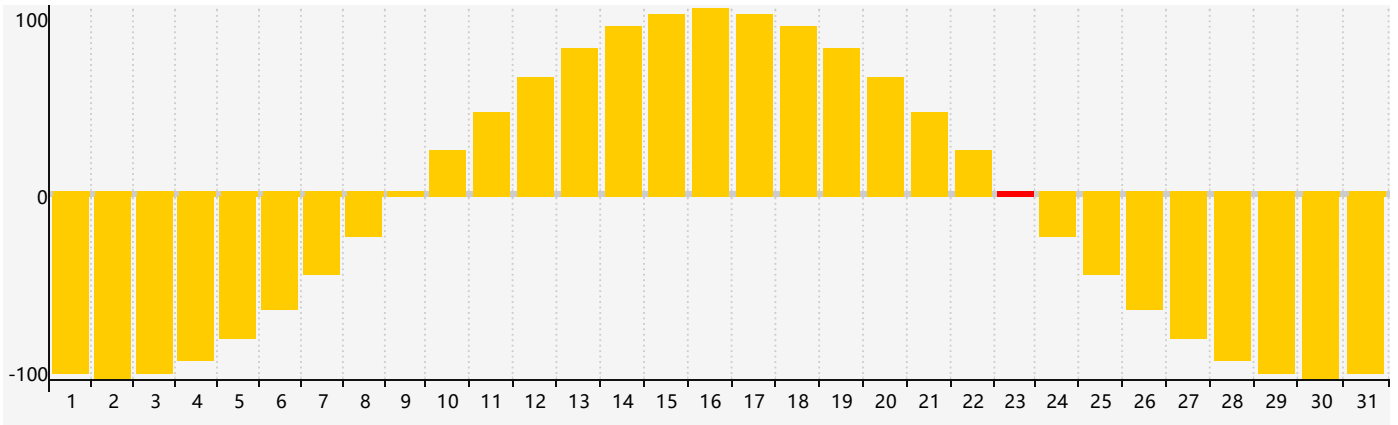

July 2021 Intellectual Biorhythm Charts

July 2021 Emotional Biorhythm Charts

July 2021 Physical Biorhythm Charts

July 2021

SUN	MON	TUE	WED	THU	FRI	SAT
27	28	29	30	1	2	3
4	5	6	7	8	9 <small>Intellectual</small>	10
11	12	13	14	15 <small>Physical</small>	16	17
18	19	20	21	22	23 <small>Emotional</small>	24
25	26	27	28	29	30	31