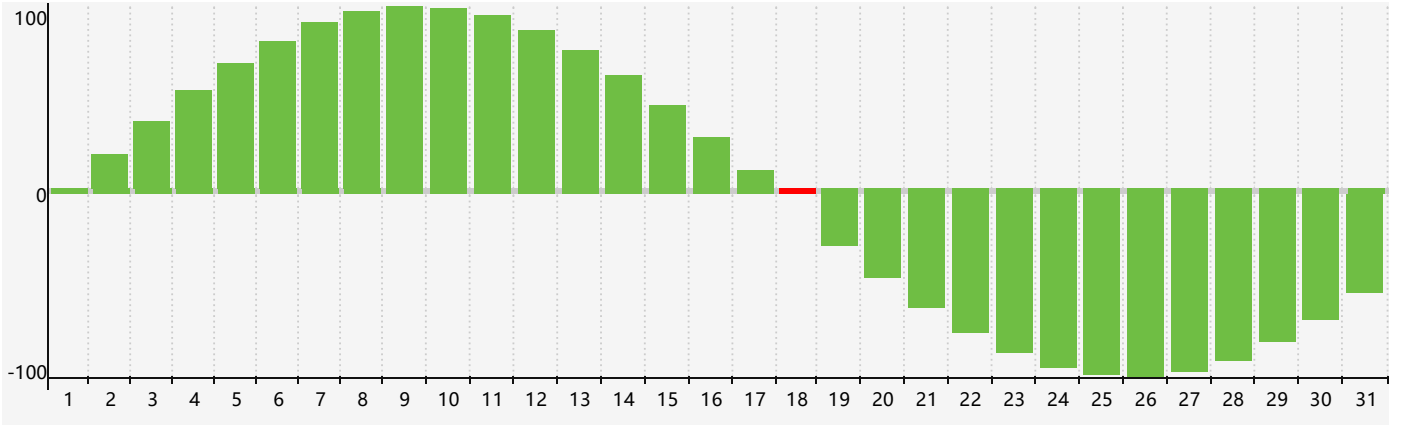

July 2021 Intellectual Biorhythm Charts

July 2021 Emotional Biorhythm Charts

July 2021 Physical Biorhythm Charts

July 2021

SUN	MON	TUE	WED	THU	FRI	SAT
27	28	29	30	1	2	3
4	5 Emotional	6	7	8	9	10 Physical
11	12	13	14	15	16	17
18 Intellectual	19	20	21	22	23	24
25	26	27	28	29	30	31