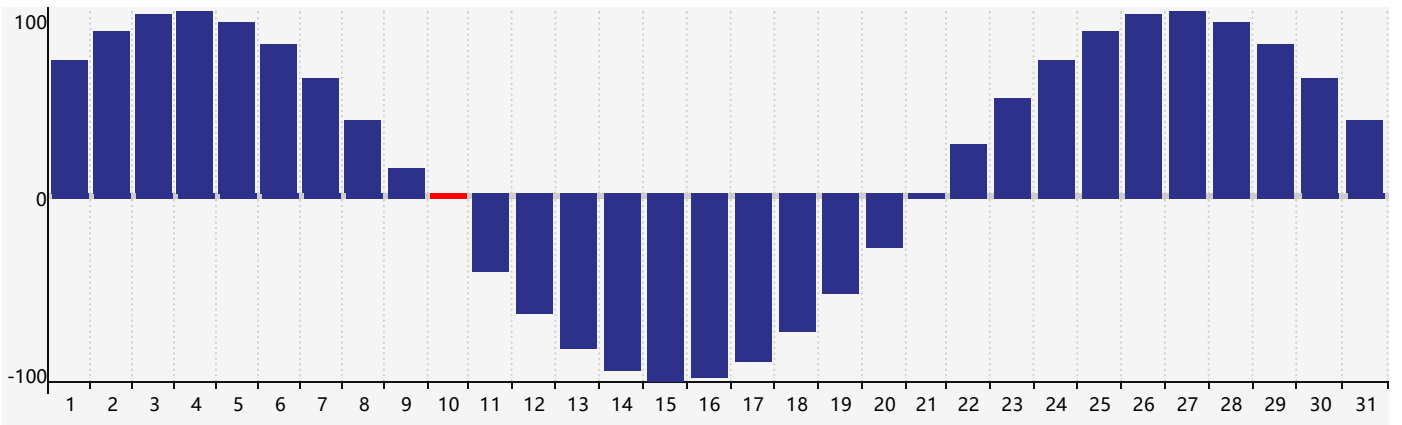

July 2021 Intellectual Biorhythm Charts

July 2021 Emotional Biorhythm Charts

July 2021 Physical Biorhythm Charts

July 2021

SUN	MON	TUE	WED	THU	FRI	SAT
27	28	29	30	1	2	3
4	5 Emotional	6	7	8	9	10 Physical
11	12	13	14	15	16	17
18 Intellectual	19	20	21	22	23	24
25	26	27	28	29	30	31