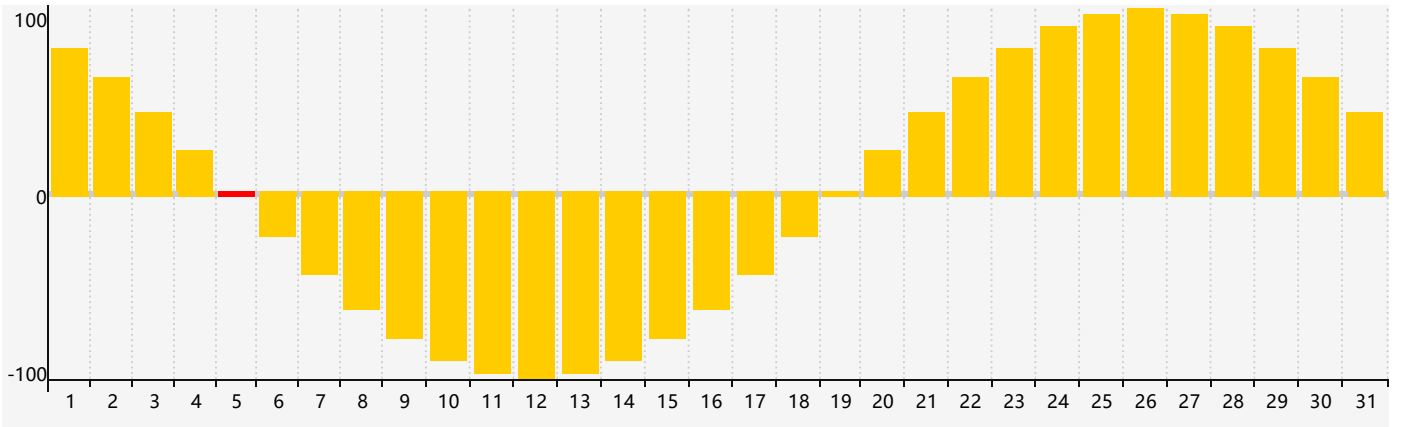

July 2021 Intellectual Biorhythm Charts

July 2021 Emotional Biorhythm Charts

July 2021 Physical Biorhythm Charts

July 2021

SUN	MON	TUE	WED	THU	FRI	SAT
27	28	29	30	1	2	3
4	5 Emotional	6	7	8	9	10 Physical
11	12	13	14	15	16	17
18 Intellectual	19	20	21	22	23	24
25	26	27	28	29	30	31