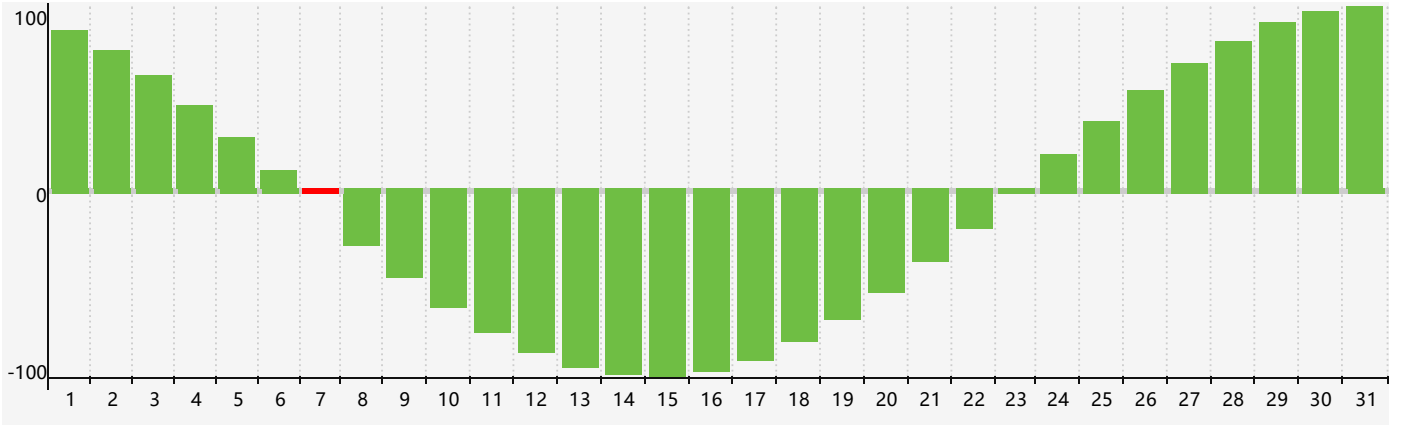

July 2021 Intellectual Biorhythm Charts

July 2021 Emotional Biorhythm Charts

July 2021 Physical Biorhythm Charts

July 2021

SUN	MON	TUE	WED	THU	FRI	SAT
27	28	29	30	1	2	3
4	5	6 Physical	7 Intellectual	8	9	10
11	12 Emotional	13	14	15	16	17
18	19	20	21	22	23	24
25	26	27	28	29 Physical	30	31