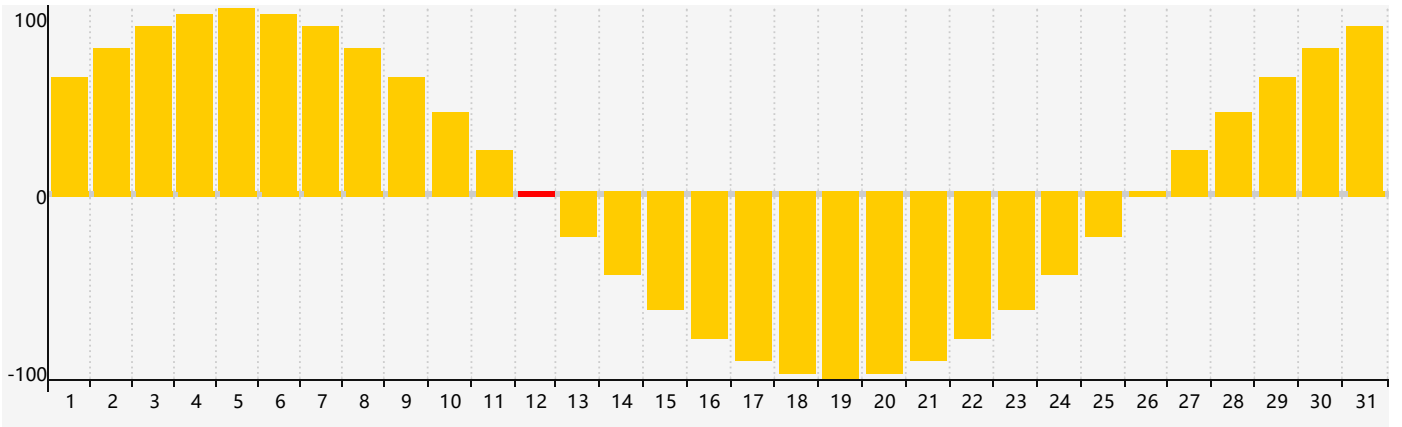

July 2021 Intellectual Biorhythm Charts

July 2021 Emotional Biorhythm Charts

July 2021 Physical Biorhythm Charts

July 2021

SUN	MON	TUE	WED	THU	FRI	SAT
27	28	29	30	1	2	3
4	5	6 Physical	7 Intellectual	8	9	10
11	12 Emotional	13	14	15	16	17
18	19	20	21	22	23	24
25	26	27	28	29 Physical	30	31