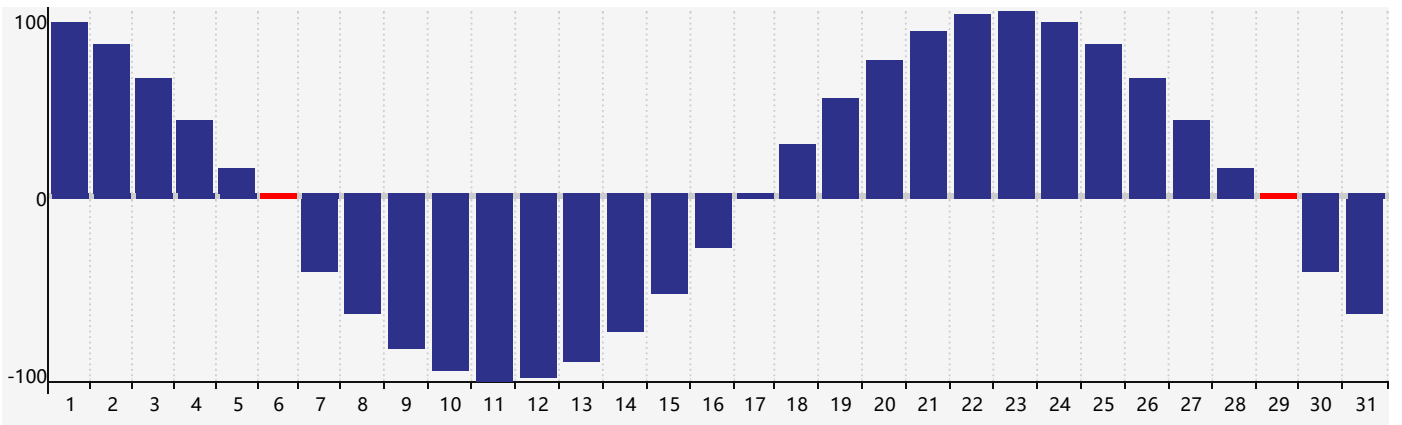

July 2021 Intellectual Biorhythm Charts

July 2021 Emotional Biorhythm Charts

July 2021 Physical Biorhythm Charts

July 2021

SUN	MON	TUE	WED	THU	FRI	SAT
27	28	29	30	1	2	3
4	5	6 Physical	7 Intellectual	8	9	10
11	12 Emotional	13	14	15	16	17
18	19	20	21	22	23	24
25	26	27	28	29 Physical	30	31