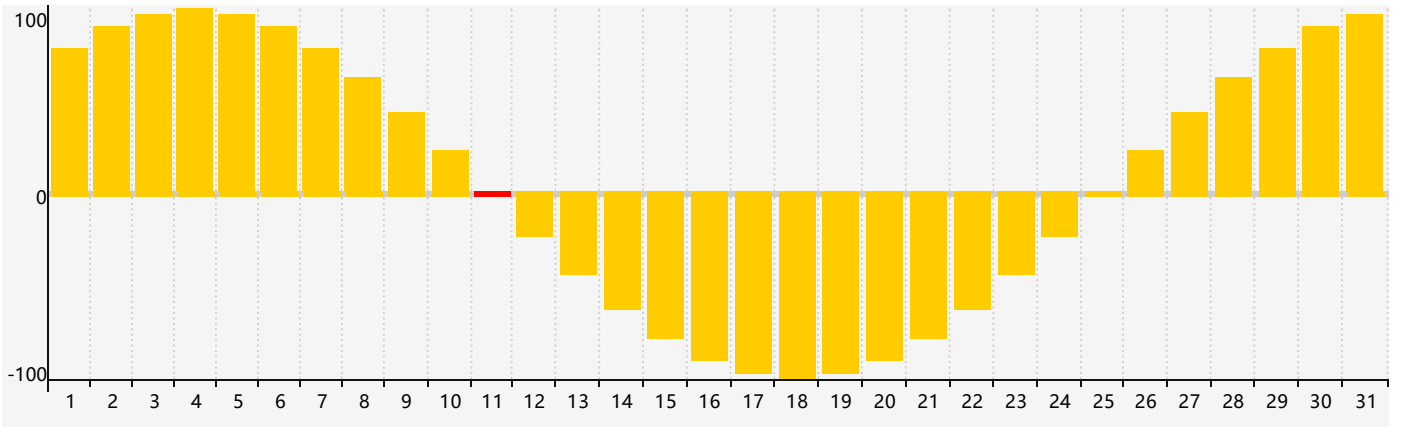

July 2021 Intellectual Biorhythm Charts

July 2021 Emotional Biorhythm Charts

July 2021 Physical Biorhythm Charts

July 2021

SUN	MON	TUE	WED	THU	FRI	SAT
27 	28 	29 	30 	1 	2 Physical 	3 
4 	5 	6 	7 	8 	9 	10 
11 Emotional 	12 	13 	14 	15 	16 	17 
18 	19 	20 	21 	22 	23 Intellectual 	24 
25 Physical 	26 	27 	28 	29 	30 	31 