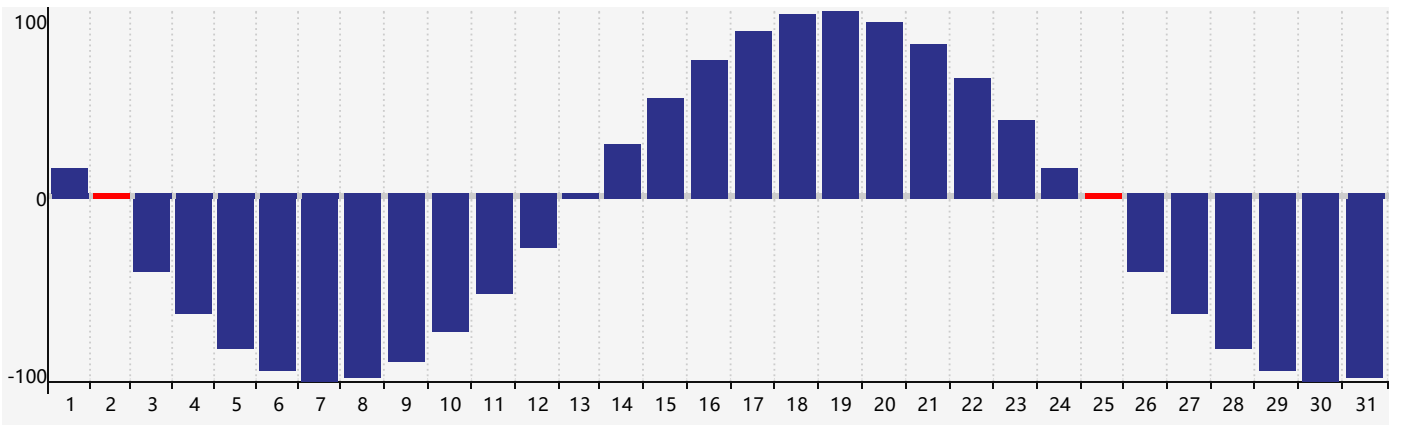

July 2021 Intellectual Biorhythm Charts

July 2021 Emotional Biorhythm Charts

July 2021 Physical Biorhythm Charts

July 2021

SUN	MON	TUE	WED	THU	FRI	SAT
27 	28 	29 	30 	1 	2 Physical 	3 
4 	5 	6 	7 	8 	9 	10 
11 Emotional 	12 	13 	14 	15 	16 	17 
18 	19 	20 	21 	22 	23 Intellectual 	24 
25 Physical 	26 	27 	28 	29 	30 	31 