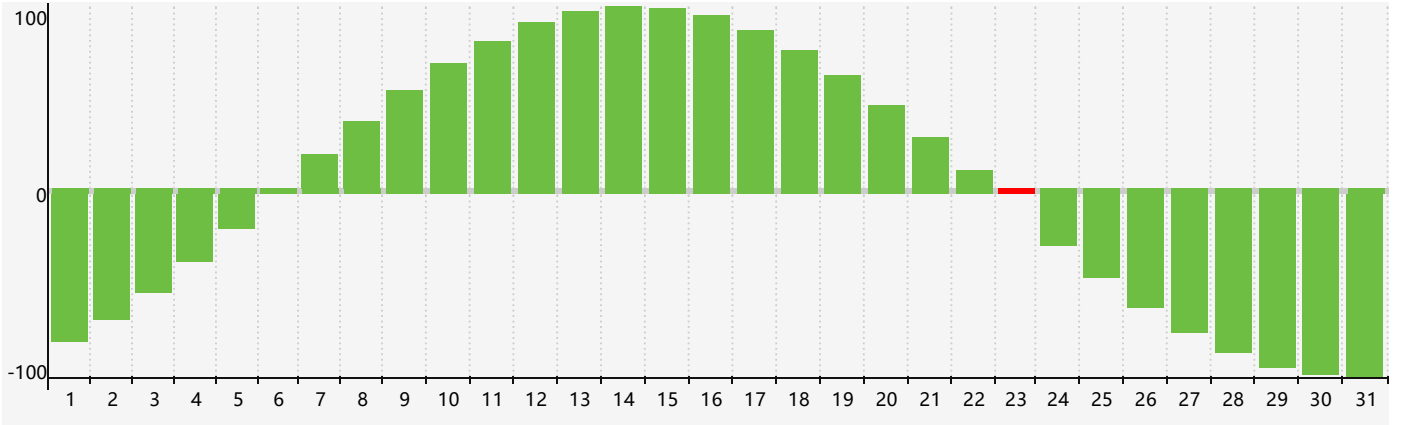

July 2021 Intellectual Biorhythm Charts

July 2021 Emotional Biorhythm Charts

July 2021 Physical Biorhythm Charts

July 2021

SUN	MON	TUE	WED	THU	FRI	SAT
27 	28 	29 	30 	1 	2 Physical 	3 
4 	5 	6 	7 	8 	9 	10 
11 Emotional 	12 	13 	14 	15 	16 	17 
18 	19 	20 	21 	22 	23 Intellectual 	24 
25 Physical 	26 	27 	28 	29 	30 	31 