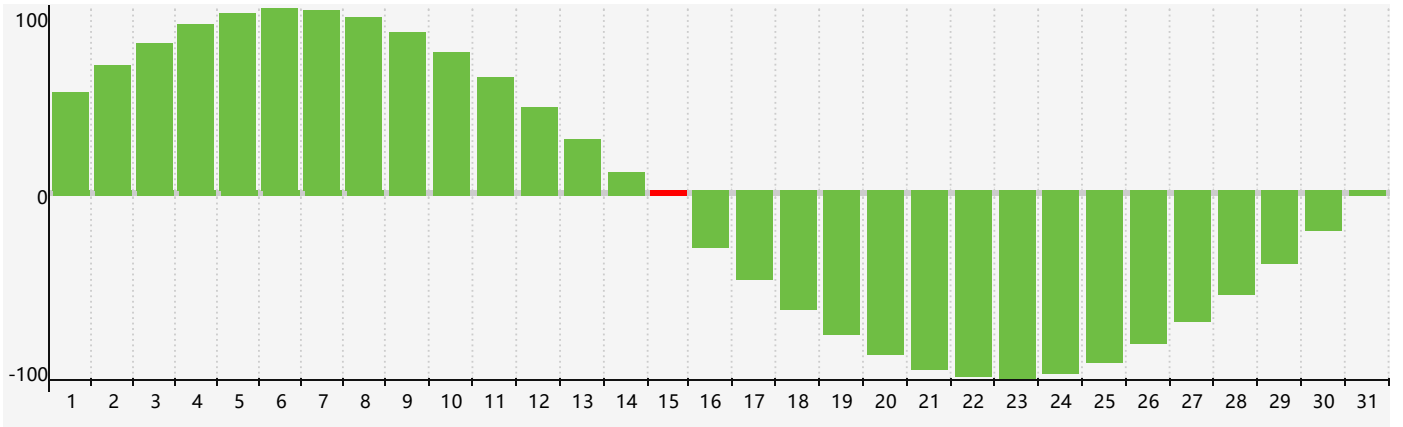

July 2021 Intellectual Biorhythm Charts

July 2021

SUN	MON	TUE	WED	THU	FRI	SAT
27	28	29	30	1	2	3
4	5	6	7	8	9	10
11	12	13	14	15 Intellectual	16	17
18	19	20	21	22	23	24
25	26	27	28	29	30	31