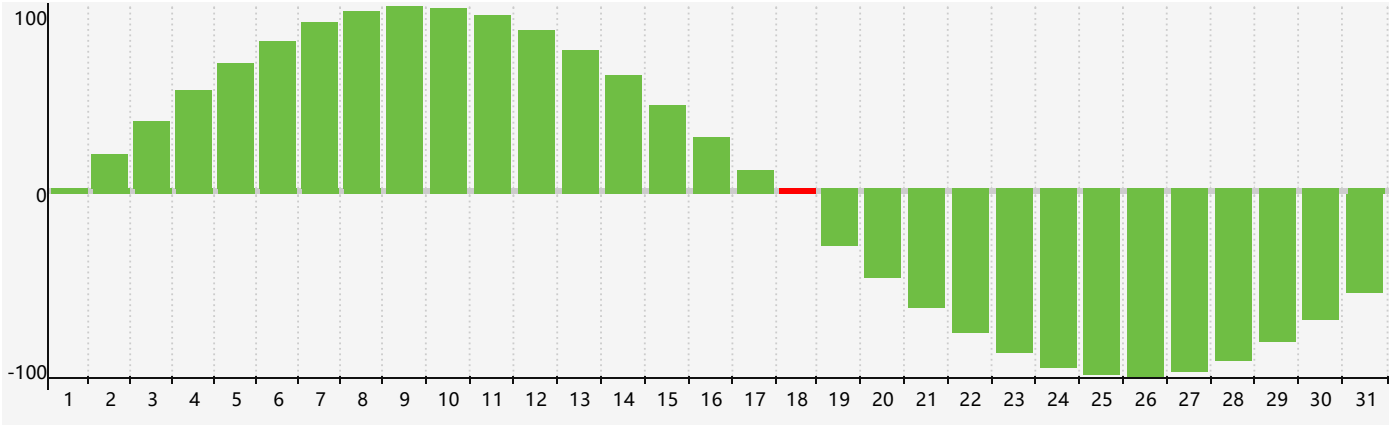

August 2021 Intellectual Biorhythm Charts

August 2021 Emotional Biorhythm Charts

August 2021 Physical Biorhythm Charts

August 2021

SUN	MON	TUE	WED	THU	FRI	SAT
1 	2 	3 	4 	5 	6 	7 
8 	9 	10 Physical 	11 	12 	13 	14 
15 	16 	17 	18 Intellectual 	19 Emotional 	20 	21 
22 	23 	24 	25 	26 	27 	28 
29 	30 	31 	1 	2 Physical 	3 	4 