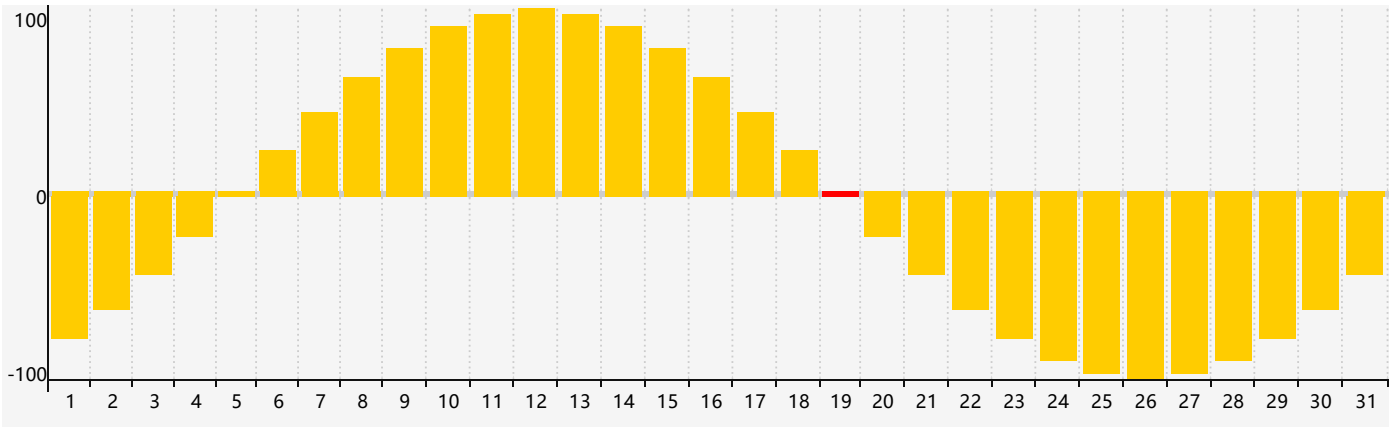

August 2021 Intellectual Biorhythm Charts

August 2021 Emotional Biorhythm Charts

August 2021 Physical Biorhythm Charts

August 2021

SUN	MON	TUE	WED	THU	FRI	SAT
1 	2 	3 	4 	5 	6 	7 
8 	9 	10 Physical 	11 	12 	13 	14 
15 	16 	17 	18 Intellectual 	19 Emotional 	20 	21 
22 	23 	24 	25 	26 	27 	28 
29 	30 	31 	1 	2 Physical 	3 	4 