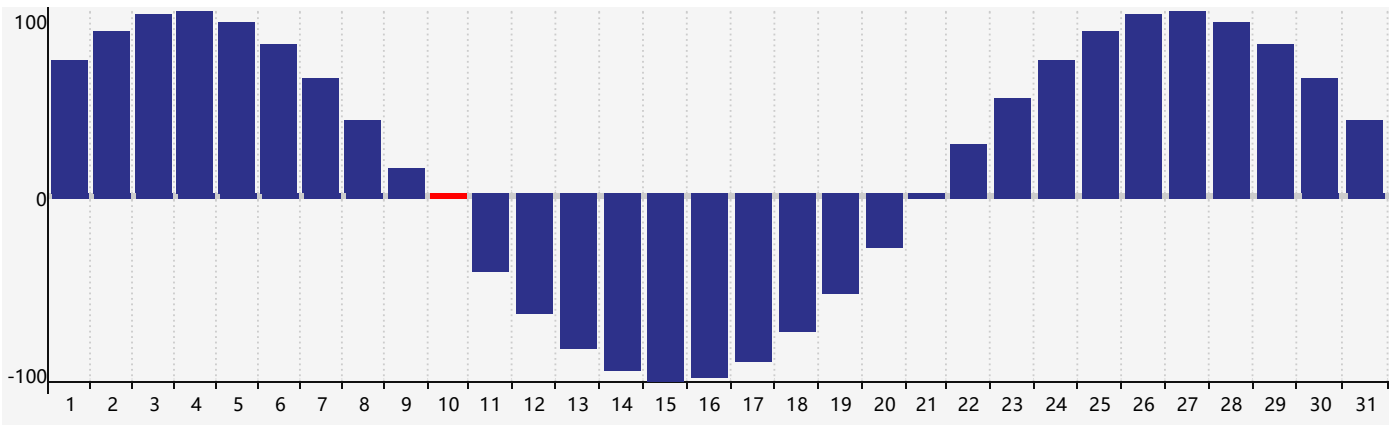

August 2021 Intellectual Biorhythm Charts

August 2021 Emotional Biorhythm Charts

August 2021 Physical Biorhythm Charts

August 2021

SUN	MON	TUE	WED	THU	FRI	SAT
1 	2 	3 	4 	5 	6 	7 
8 	9 	10 Physical 	11 	12 	13 	14 
15 	16 	17 	18 Intellectual 	19 Emotional 	20 	21 
22 	23 	24 	25 	26 	27 	28 
29 	30 	31 	1 	2 Physical 	3 	4 