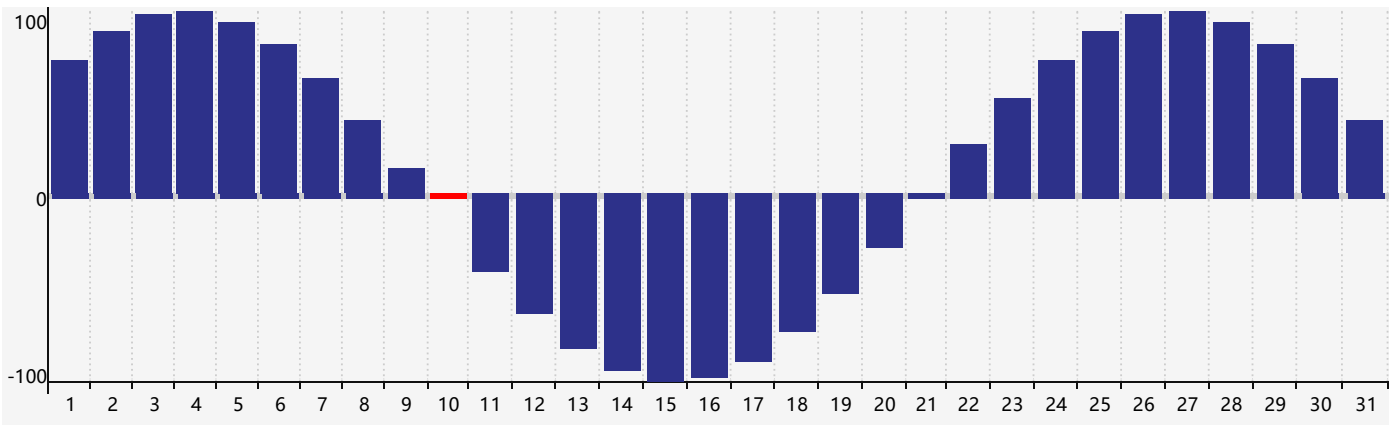

August 2021 Intellectual Biorhythm Charts

August 2021 Emotional Biorhythm Charts

August 2021 Physical Biorhythm Charts

August 2021

SUN	MON	TUE	WED	THU	FRI	SAT
1	2	3	4	5	6	7
8	9	10 Physical	11	12	13	14
15	16 Emotional	17	18	19	20	21
22	23 Intellectual	24	25	26	27	28
29	30	31	1	2 Physical	3	4