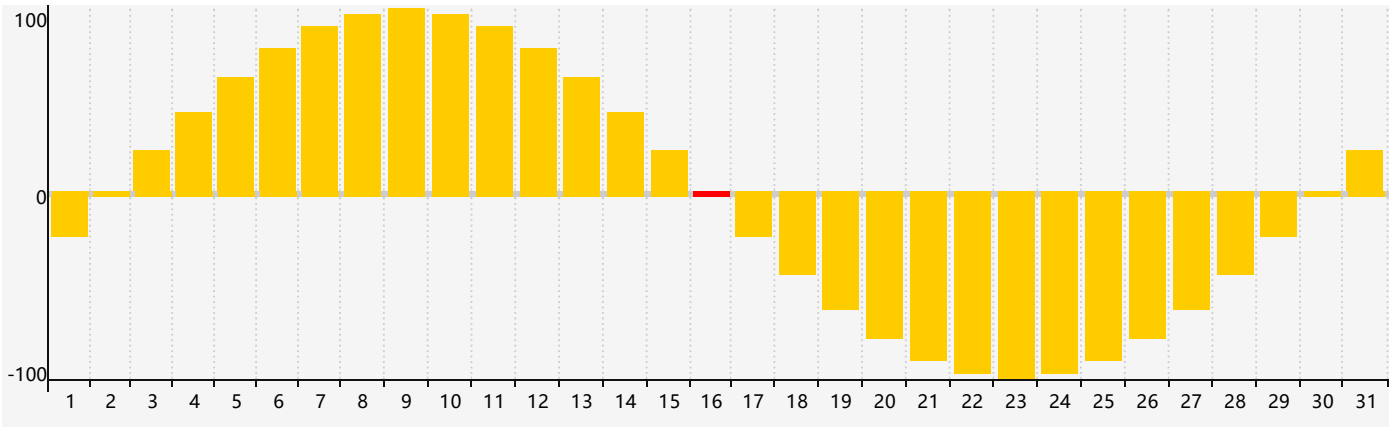

August 2021 Intellectual Biorhythm Charts

August 2021 Emotional Biorhythm Charts

August 2021 Physical Biorhythm Charts

August 2021

SUN	MON	TUE	WED	THU	FRI	SAT
1	2	3	4	5	6	7
8	9	10 Physical	11	12	13	14
15	16 Emotional	17	18	19	20	21
22	23 Intellectual	24	25	26	27	28
29	30	31	1	2 Physical	3	4