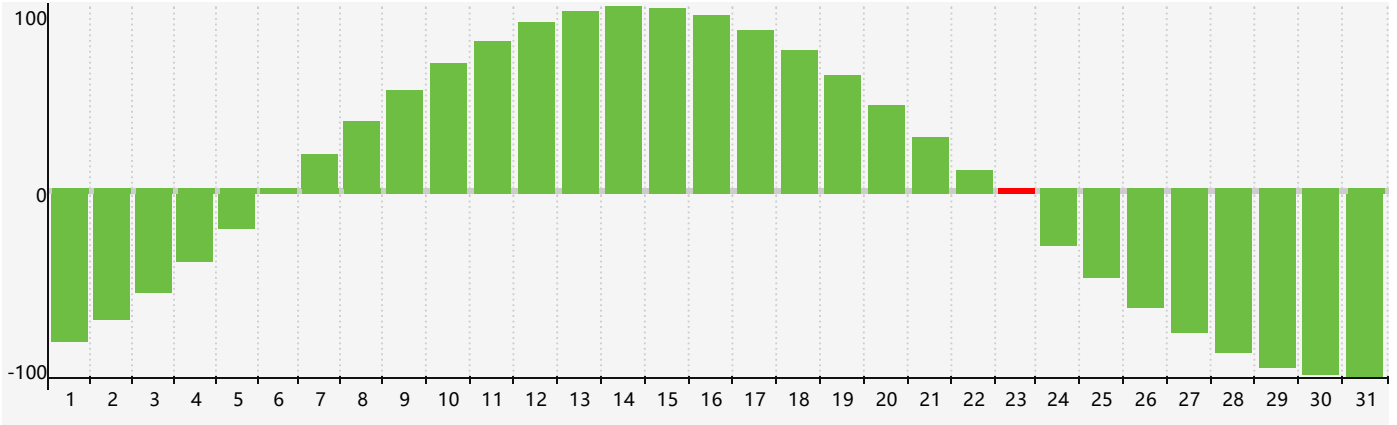

August 2021 Intellectual Biorhythm Charts

August 2021 Emotional Biorhythm Charts

August 2021 Physical Biorhythm Charts

August 2021

SUN	MON	TUE	WED	THU	FRI	SAT
1	2	3	4	5	6	7
8	9	10 Physical	11	12	13	14
15	16 Emotional	17	18	19	20	21
22	23 Intellectual	24	25	26	27	28
29	30	31	1	2 Physical	3	4