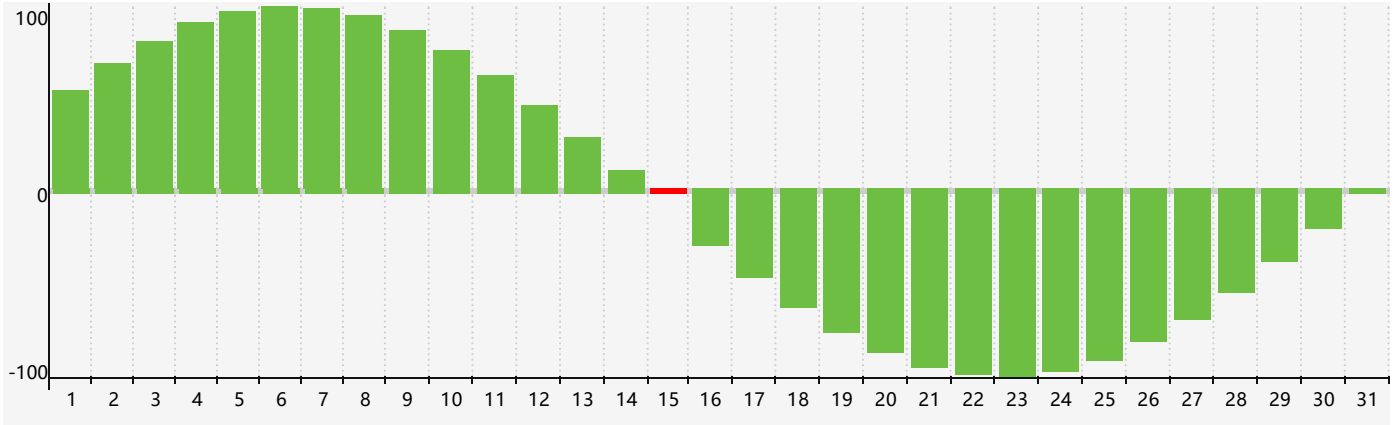

August 2021 Intellectual Biorhythm Charts

August 2021 Emotional Biorhythm Charts

August 2021 Physical Biorhythm Charts

August 2021

SUN	MON	TUE	WED	THU	FRI	SAT
1 	2 	3 	4 	5 	6 	7 
8 	9 	10 	11 	12 Physical 	13 	14 
15 Intellectual 	16 	17 	18 	19 	20 	21 
22 	23 	24 	25 Emotional 	26 	27 	28 
29 	30 	31 	1 	2 	3 	4 Physical 