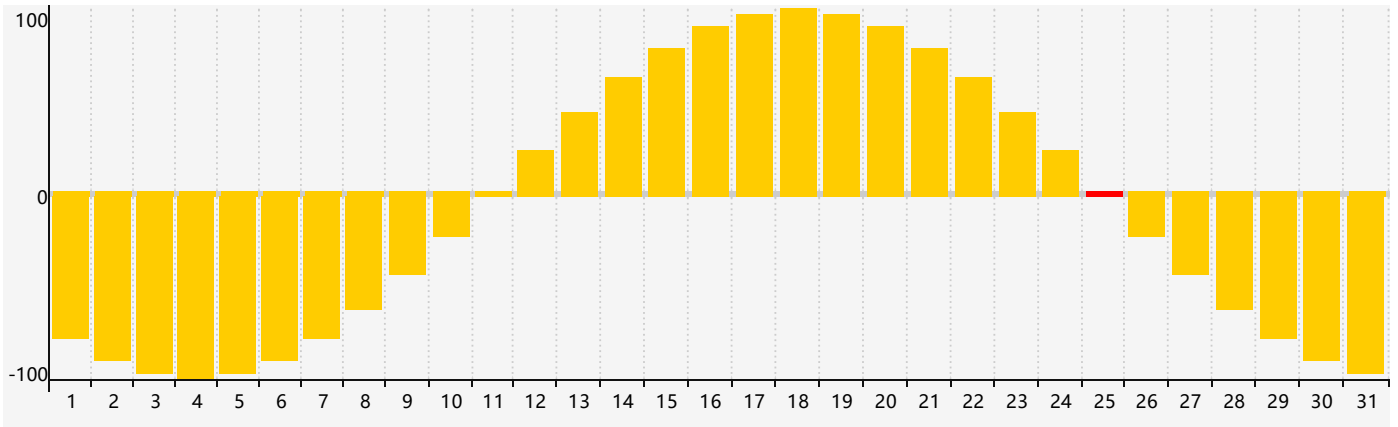

August 2021 Intellectual Biorhythm Charts

August 2021 Emotional Biorhythm Charts

August 2021 Physical Biorhythm Charts

August 2021

SUN	MON	TUE	WED	THU	FRI	SAT
1 	2 	3 	4 	5 	6 	7 
8 	9 	10 	11 	12 Physical 	13 	14 
15 Intellectual 	16 	17 	18 	19 	20 	21 
22 	23 	24 	25 Emotional 	26 	27 	28 
29 	30 	31 	1 	2 	3 	4 Physical 