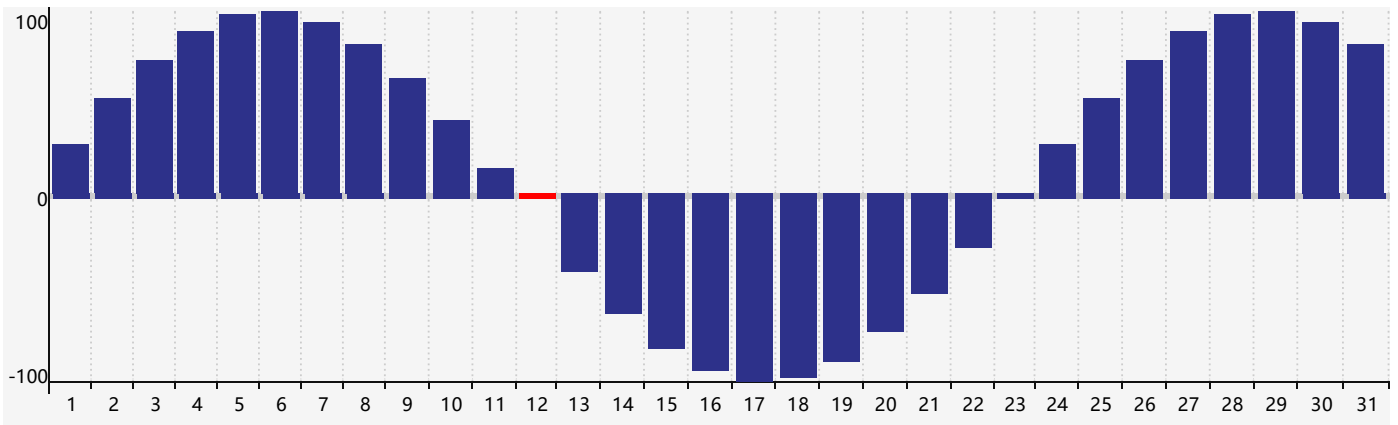

August 2021 Intellectual Biorhythm Charts

August 2021 Emotional Biorhythm Charts

August 2021 Physical Biorhythm Charts

August 2021

SUN	MON	TUE	WED	THU	FRI	SAT
1 	2 	3 	4 	5 	6 	7 
8 	9 	10 	11 	12 Physical 	13 	14 
15 Intellectual 	16 	17 	18 	19 	20 	21 
22 	23 	24 	25 Emotional 	26 	27 	28 
29 	30 	31 	1 	2 	3 	4 Physical 