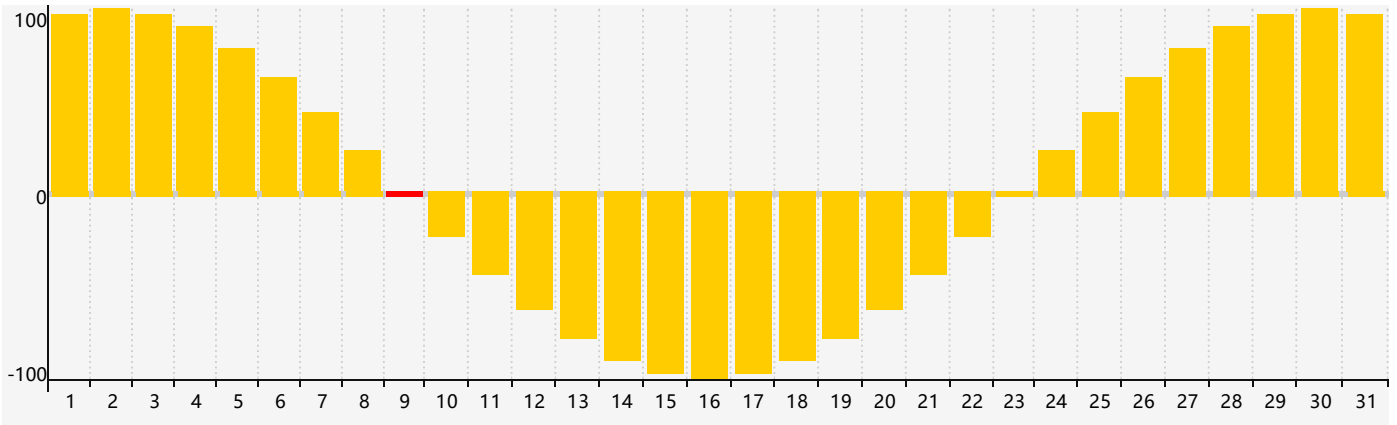

August 2021 Intellectual Biorhythm Charts

August 2021 Emotional Biorhythm Charts

August 2021 Physical Biorhythm Charts

August 2021

SUN	MON	TUE	WED	THU	FRI	SAT
1	2	3	4	5	6	7
8	9	10	11	12	13	14
15	16	17	18	19	20	21
22	23	24	25	26	27	28
29	30	31	1	2	3	4