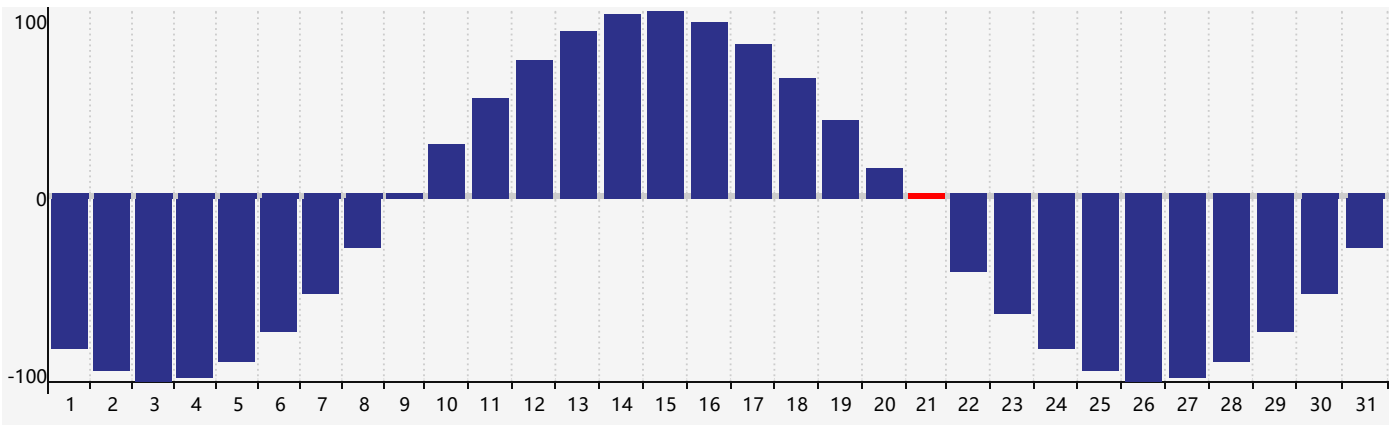

August 2021 Intellectual Biorhythm Charts

August 2021 Emotional Biorhythm Charts

August 2021 Physical Biorhythm Charts

August 2021

SUN	MON	TUE	WED	THU	FRI	SAT
1	2	3	4	5	6	7
8	9	10	11	12	13	14
15	16	17	18	19	20	21
22	23	24	25	26	27	28
29	30	31	1	2	3	4