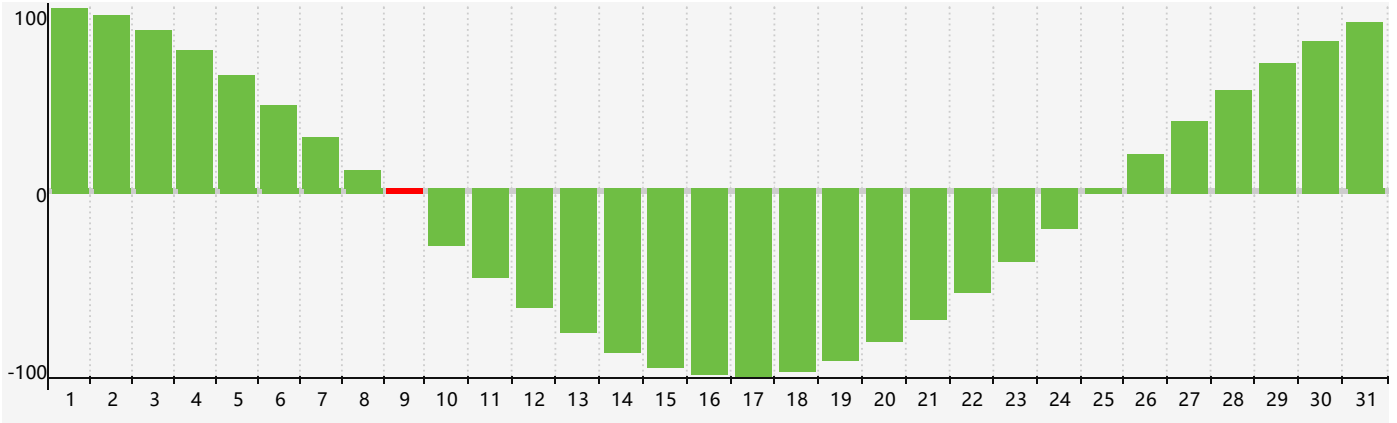

August 2021 Intellectual Biorhythm Charts

August 2021 Emotional Biorhythm Charts

August 2021 Physical Biorhythm Charts

August 2021

SUN	MON	TUE	WED	THU	FRI	SAT
1	2	3	4	5	6	7
8	9	10	11	12	13	14
15	16	17	18	19	20	21
22	23	24	25	26	27	28
29	30	31	1	2	3	4