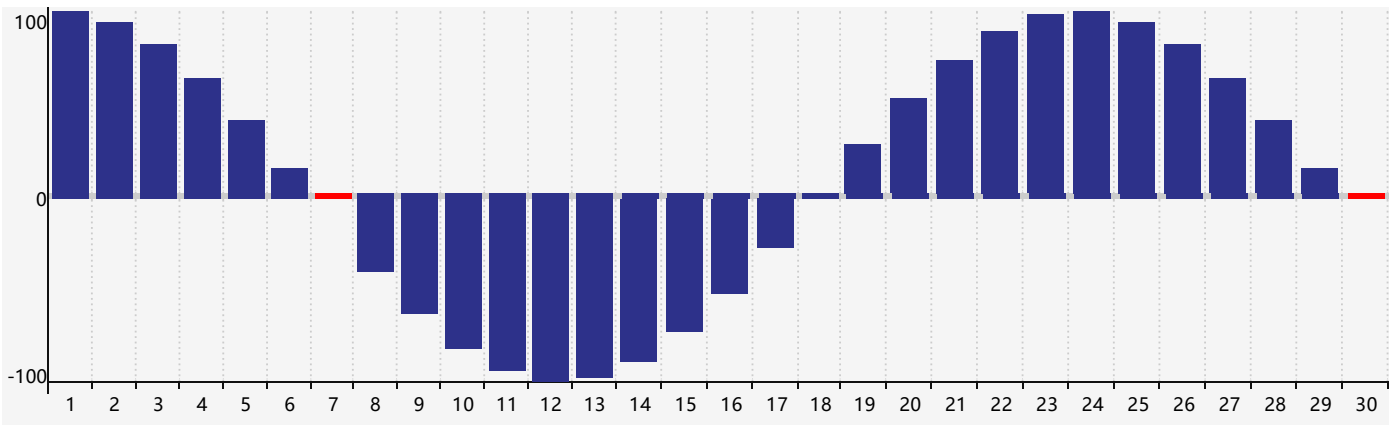

September 2021 Intellectual Biorhythm Charts

September 2021 Emotional Biorhythm Charts

September 2021 Physical Biorhythm Charts

September 2021

SUN	MON	TUE	WED	THU	FRI	SAT
29	30	31 <small>Emotional</small>	1	2	3	4
5	6	7 <small>Physical</small>	8	9	10	11
12	13	14	15	16	17	18 <small>Intellectual</small>
19	20	21	22	23	24	25
26	27	28 <small>Emotional</small>	29	30 <small>Physical</small>	1	2