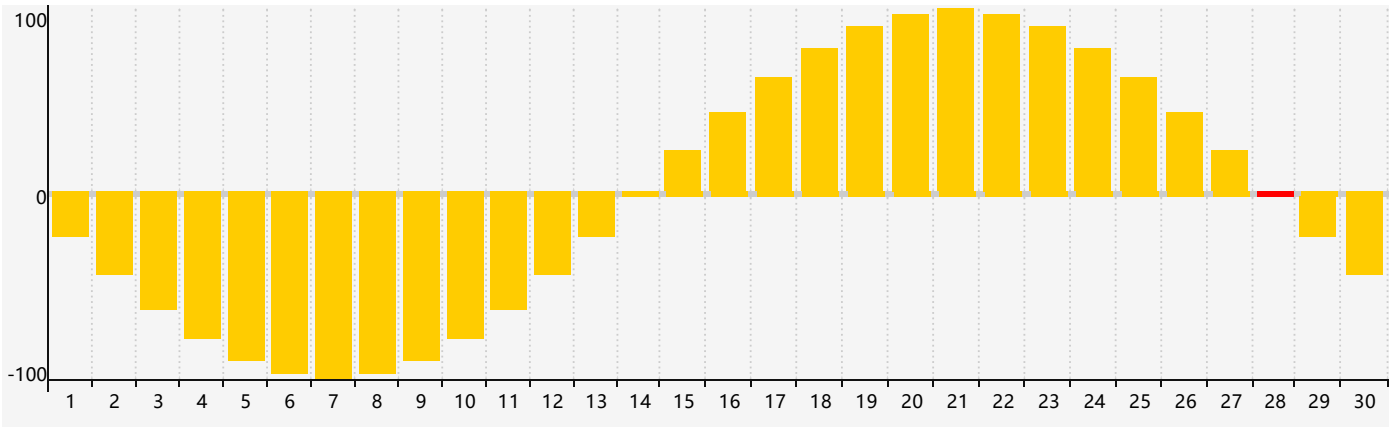

September 2021 Intellectual Biorhythm Charts

September 2021 Emotional Biorhythm Charts

September 2021 Physical Biorhythm Charts

September 2021

SUN	MON	TUE	WED	THU	FRI	SAT
29	30	31 <small>Emotional</small>	1	2	3	4
5	6	7 <small>Physical</small>	8	9	10	11
12	13	14	15	16	17	18 <small>Intellectual</small>
19	20	21	22	23	24	25
26	27	28 <small>Emotional</small>	29	30 <small>Physical</small>	1	2