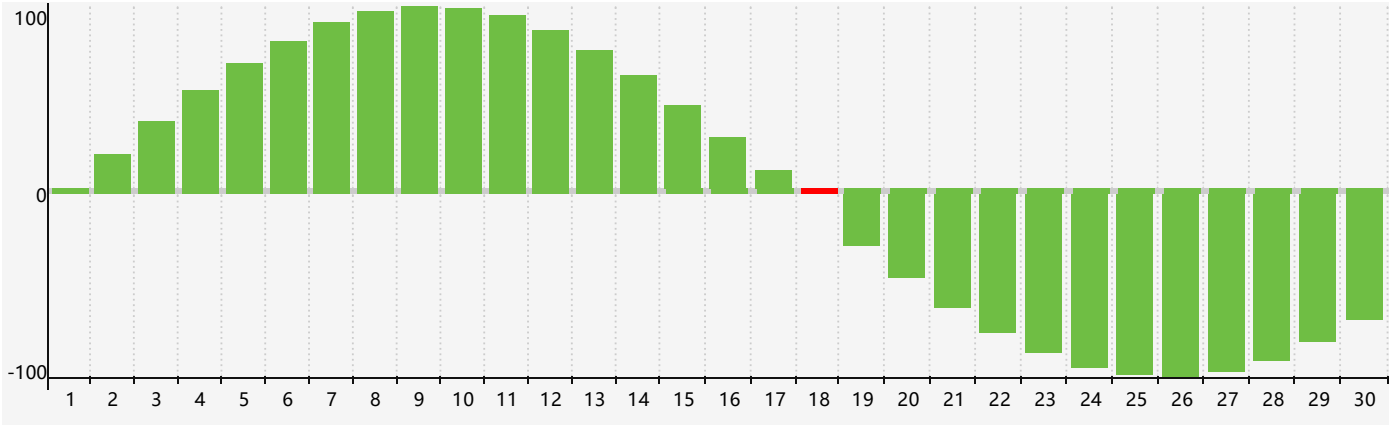

September 2021 Intellectual Biorhythm Charts

September 2021 Emotional Biorhythm Charts

September 2021 Physical Biorhythm Charts

September 2021

SUN	MON	TUE	WED	THU	FRI	SAT
29	30	31 <small>Emotional</small>	1	2	3	4
5	6	7 <small>Physical</small>	8	9	10	11
12	13	14	15	16	17	18 <small>Intellectual</small>
19	20	21	22	23	24	25
26	27	28 <small>Emotional</small>	29	30 <small>Physical</small>	1	2